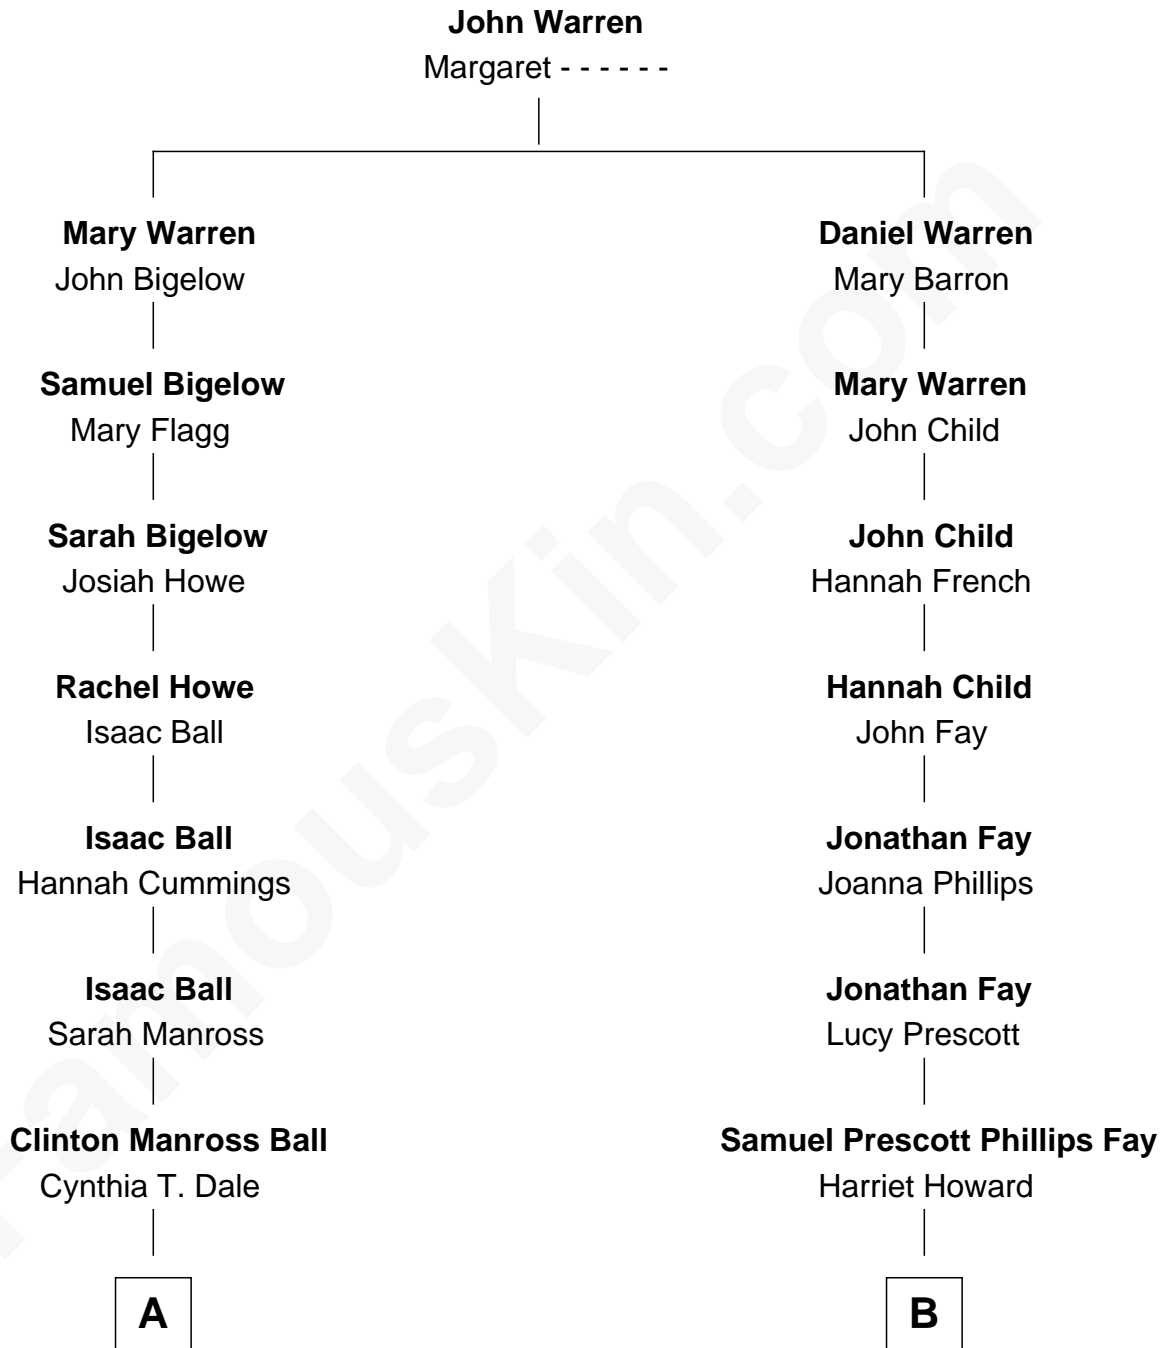

FamousKin.com

Relationship Chart of

Lucille Ball

TV Actress - "I Love Lucy"

9th cousin 2 times removed of

George H. W. Bush
41st U.S. President

A

Jasper Clinton Ball
Nellie Rebecca Durrell

Henry Durrell Ball
Desiree Evelyn Hunt

Lucille Ball
TV Actress - "I Love Lucy"

B

Samuel Howard Fay
Susan Montfort Shellman

Harriet Eleanor Fay
Rev. James Smith Bush

Samuel Prescott Bush
Flora Sheldon

Prescott Sheldon Bush
Dorothy Wear Walker

George H. W. Bush
41st U.S. President