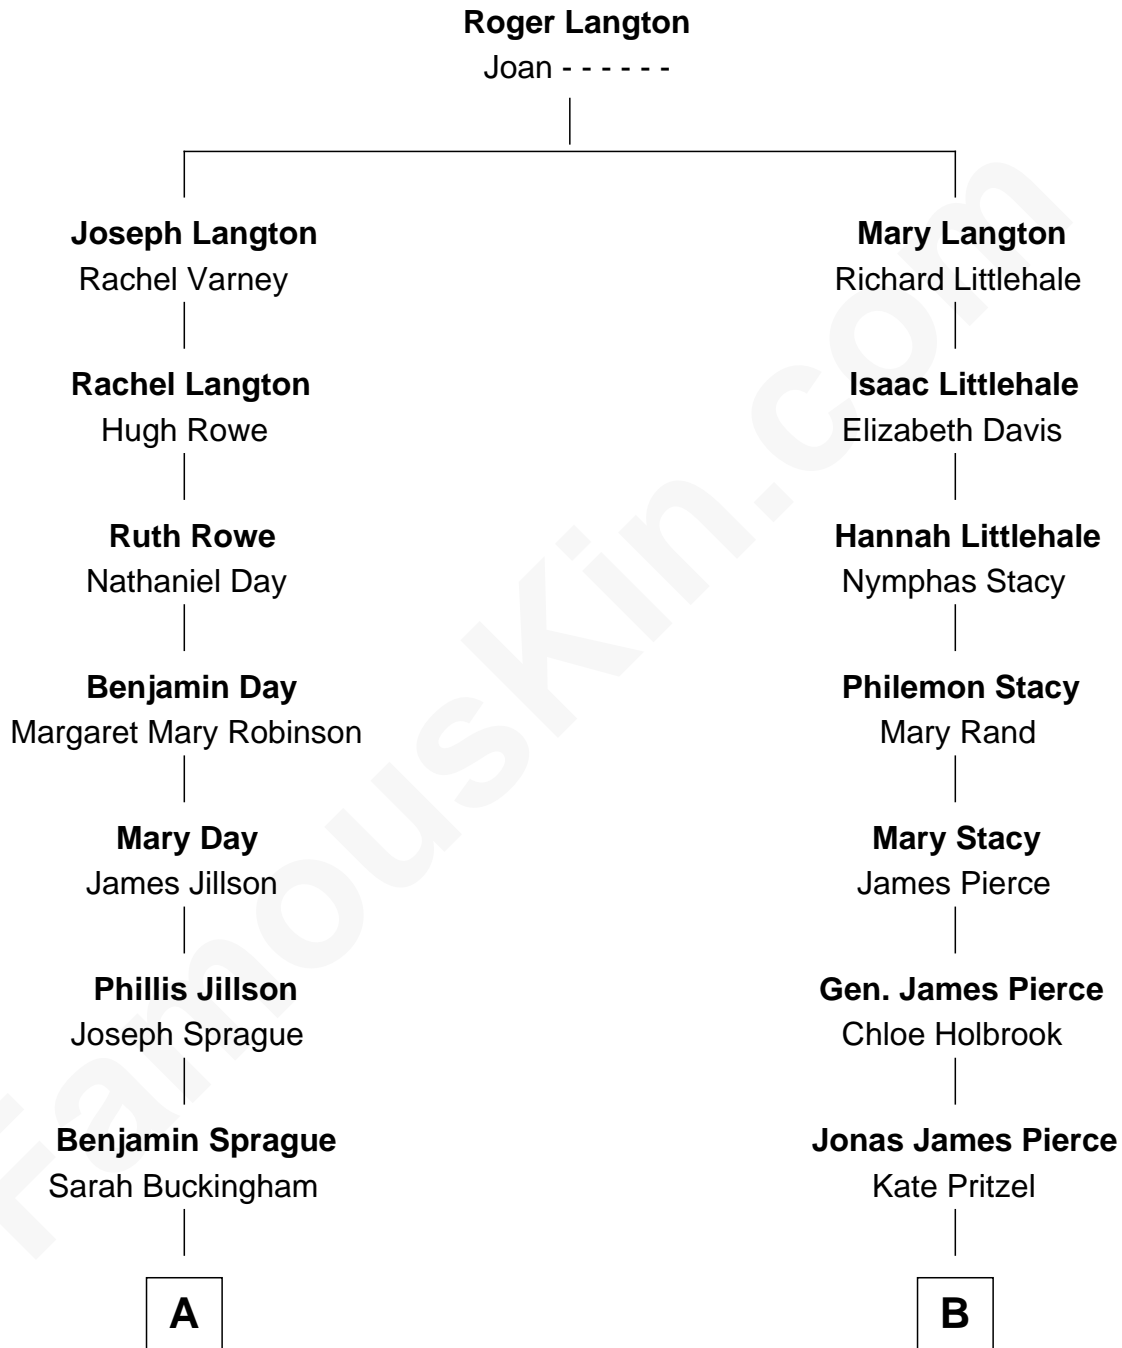

FamousKin.com

Relationship Chart of

Lucille Ball

TV Actress - "I Love Lucy"

9th cousin 2 times removed of

Barbara (Pierce) Bush

First Lady of President George H.W. Bush

A

James B. Sprague
Angeline S. Greene

Helen Sabina Sprague
William C Orcutt

Flora Belle Orcutt
Frederick Charles Hunt

Desiree Evelyn Hunt
Henry Durrell Ball

Lucille Ball
TV Actress - "I Love Lucy"

B

Scott Pierce
Mabel Marvin

Marvin Pierce
Pauline Robinson

Barbara (Pierce) Bush
First Lady of George H.W. Bush

FamousKin.com