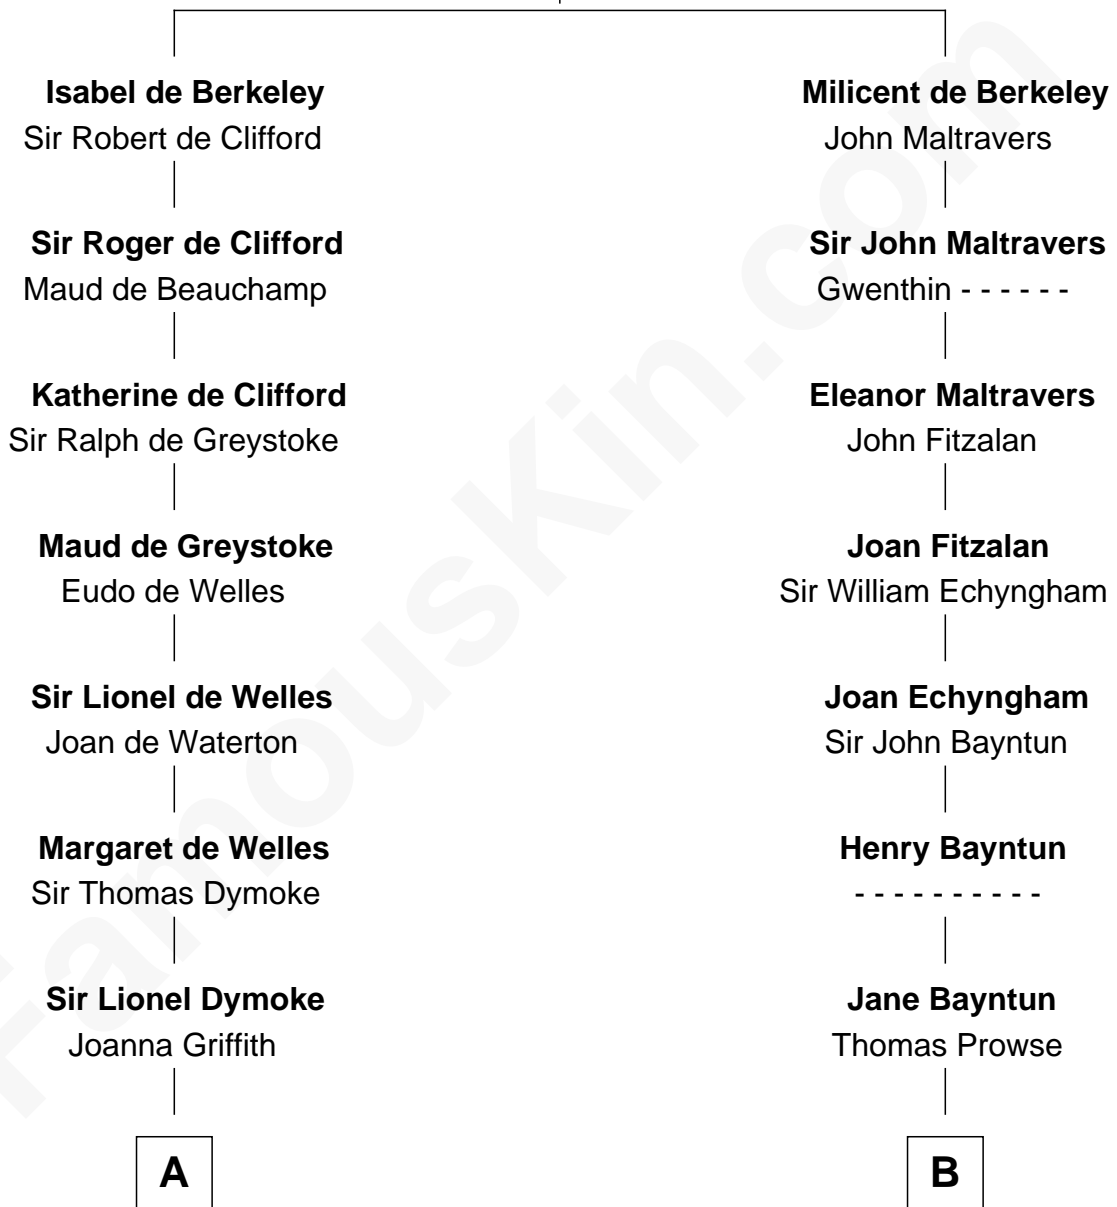

## Relationship Chart of

### Lucille Ball

TV Actress - "I Love Lucy"

20th cousin 1 time removed of

### Barbara (Pierce) Bush

First Lady of President George H.W. Bush

**Sir Maurice de Berkeley**

Eve la Zouche

**C**

**Sally Bennet Osborn**

Newman Durrell

**George Osborn Durrell**

Anne Jane Jewell

**Nellie Rebecca Durrell**

Jasper Clinton Ball

**Henry Durrell Ball**

Desiree Evelyn Hunt

**Lucille Ball**

*TV Actress - "I Love Lucy"*

**D**