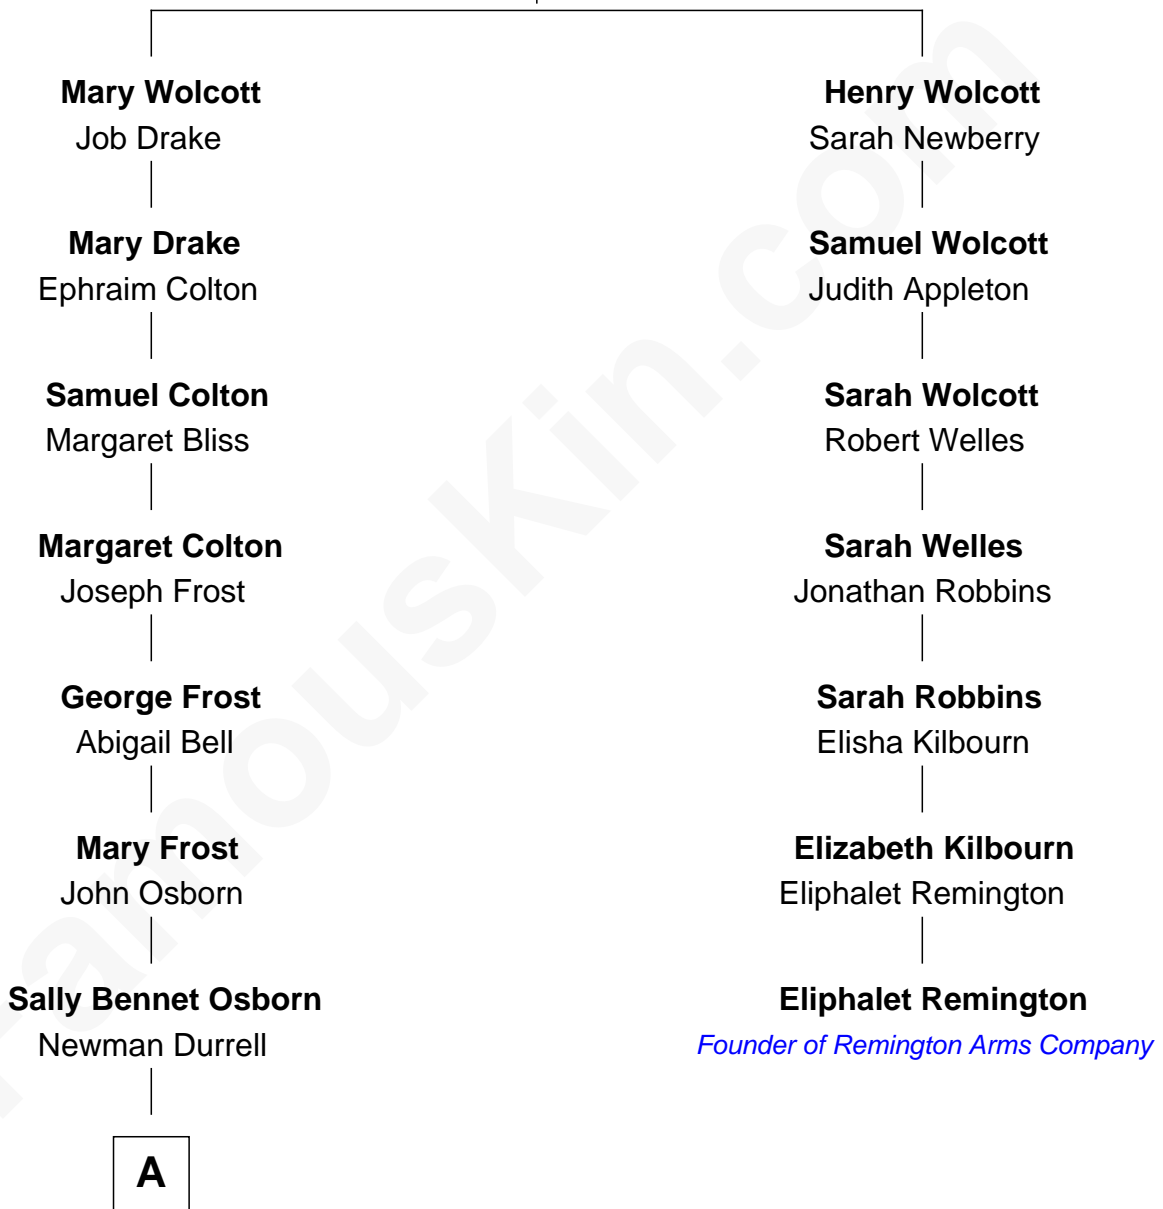

FamousKin.com

Relationship Chart of

Lucille Ball

TV Actress - "I Love Lucy"

6th cousin 4 times removed of

Eliphalet Remington

Founder of Remington Arms Company

Henry Wolcott
Elizabeth Saunders

A

George Osborn Durrell

Anne Jane Jewell

Nellie Rebecca Durrell

Jasper Clinton Ball

Henry Durrell Ball

Desiree Evelyn Hunt

Lucille Ball