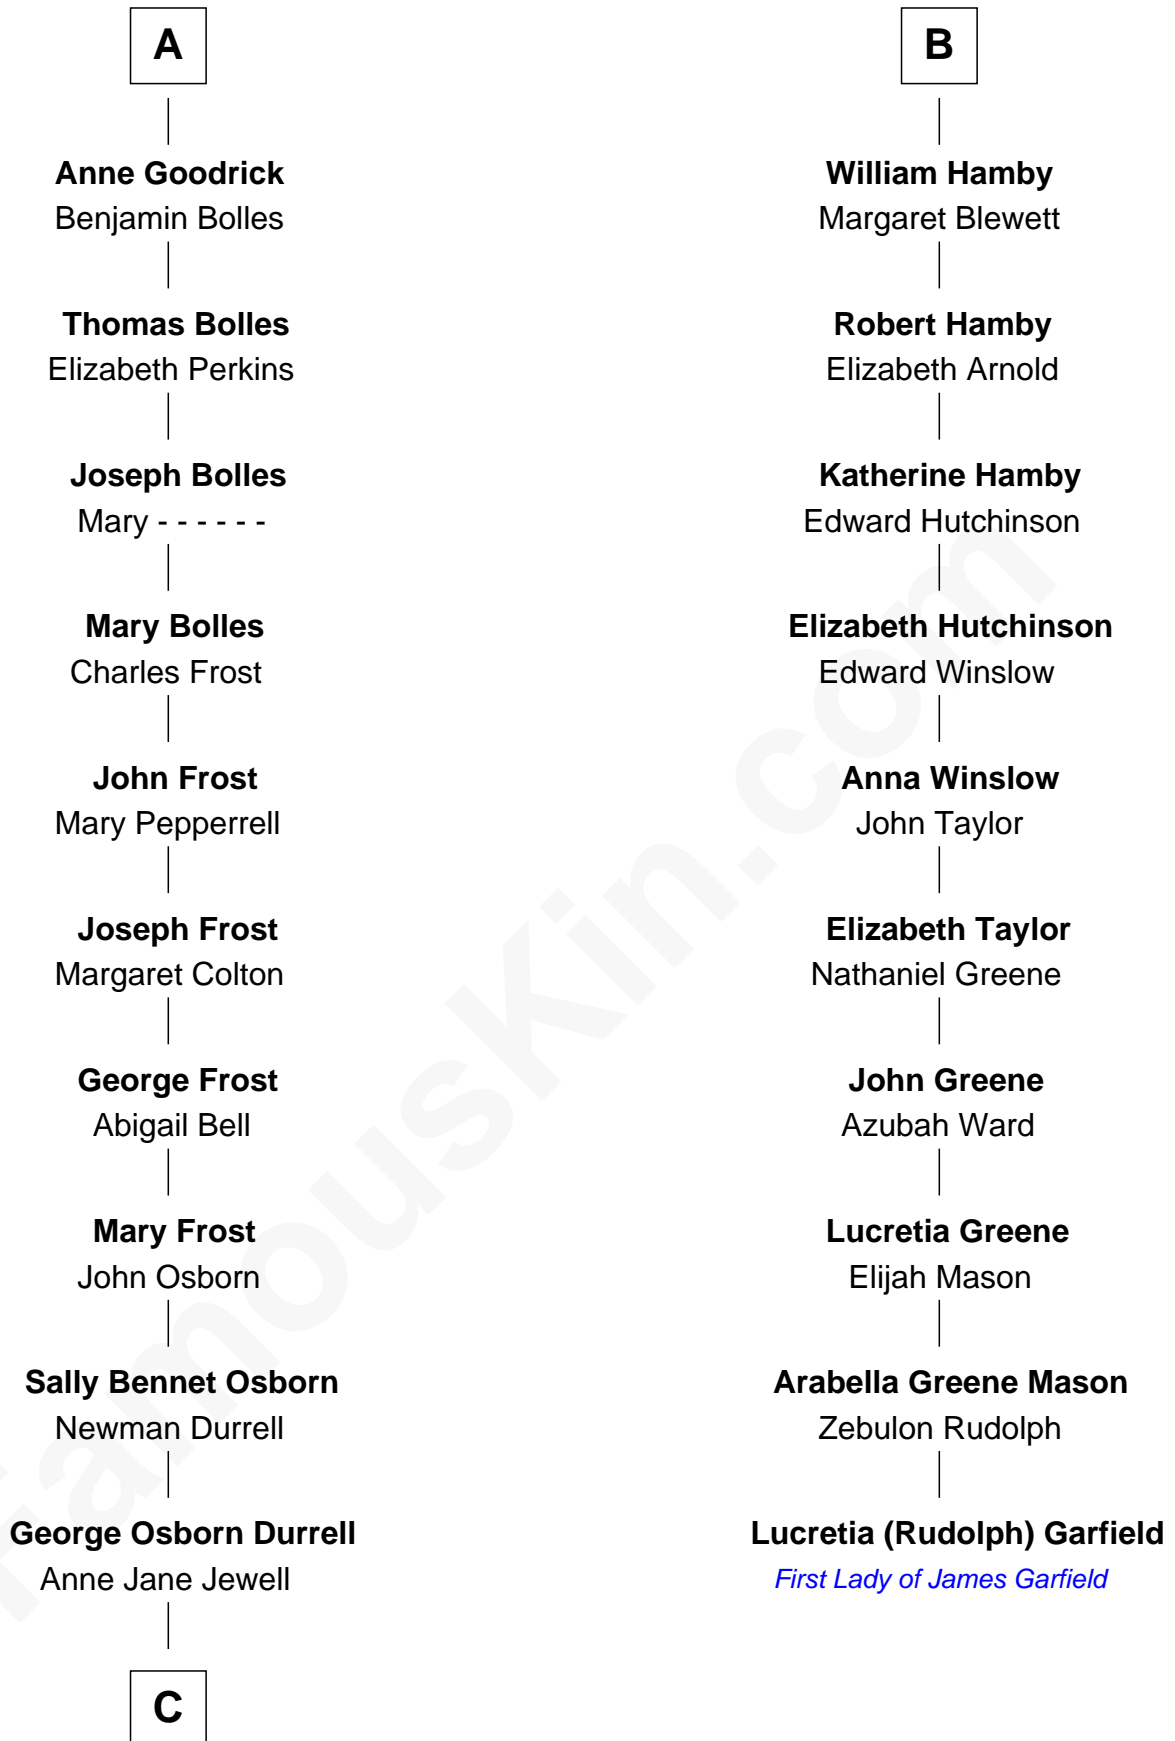

**Margaret Freville**  
Sir Hugh Willoughby

**Margery Willoughby**  
Sir Godfrey Hilton

**Elizabeth Hilton**  
Richard Thimbleby

**Anne Thimbleby**  
John Booth

**Eleanor Booth**  
Edward Hamby

**B**

**C**

—  
**Nellie Rebecca Durrell**

Jasper Clinton Ball

—  
**Henry Durrell Ball**

Desiree Evelyn Hunt

—  
**Lucille Ball**

*TV Actress - "I Love Lucy"*

FamousKin.com