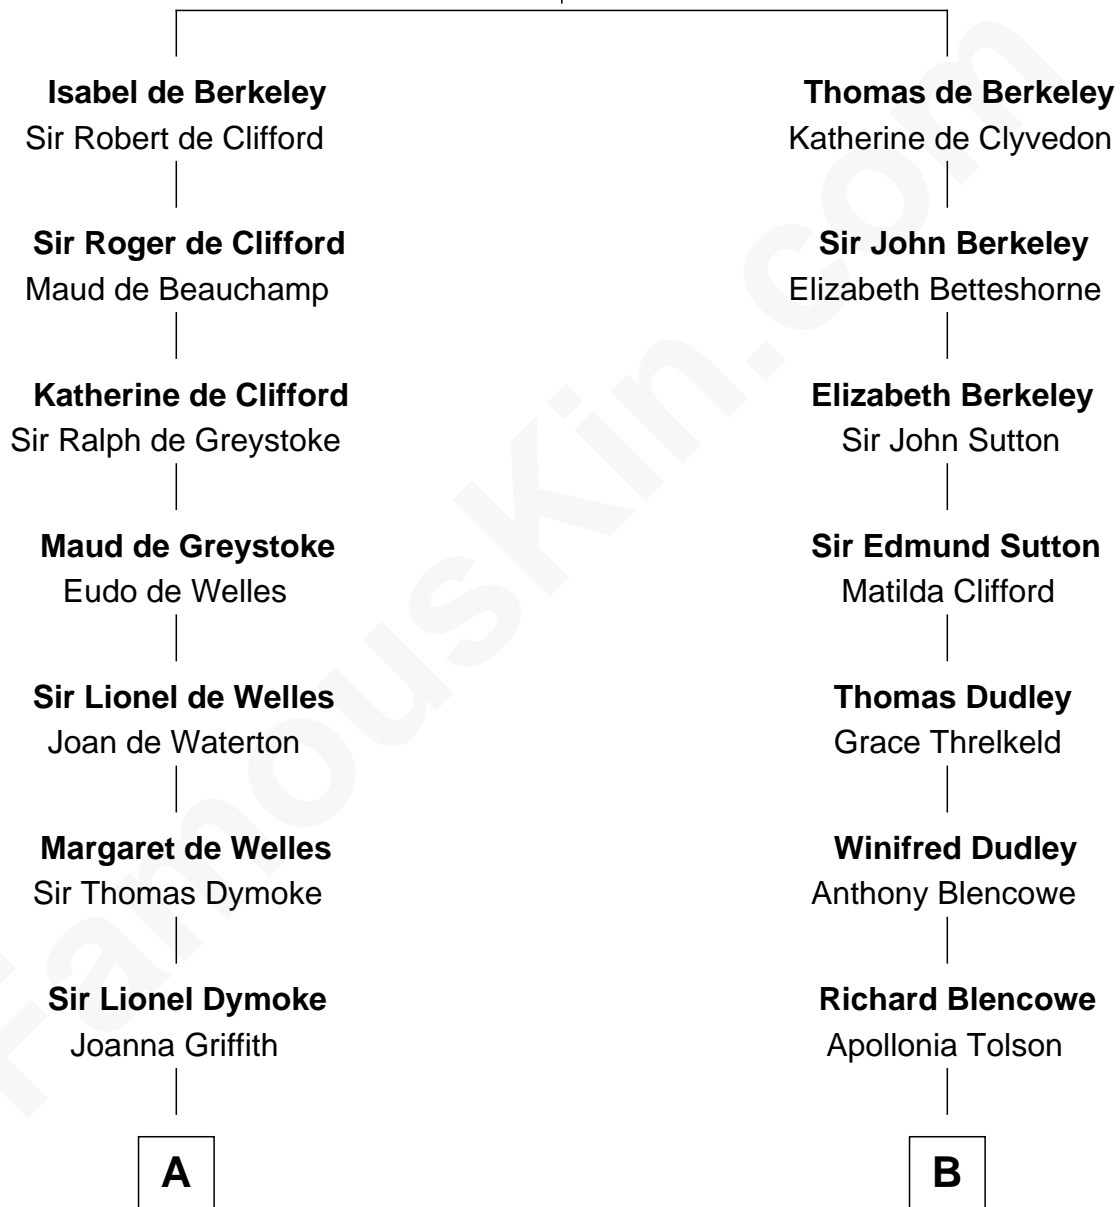

FamousKin.com Relationship Chart of

Lucille Ball

TV Actress - "I Love Lucy"

21st cousin of

Paris Hilton

Socialite and TV Personality

Sir Maurice de Berkeley

Eve la Zouche