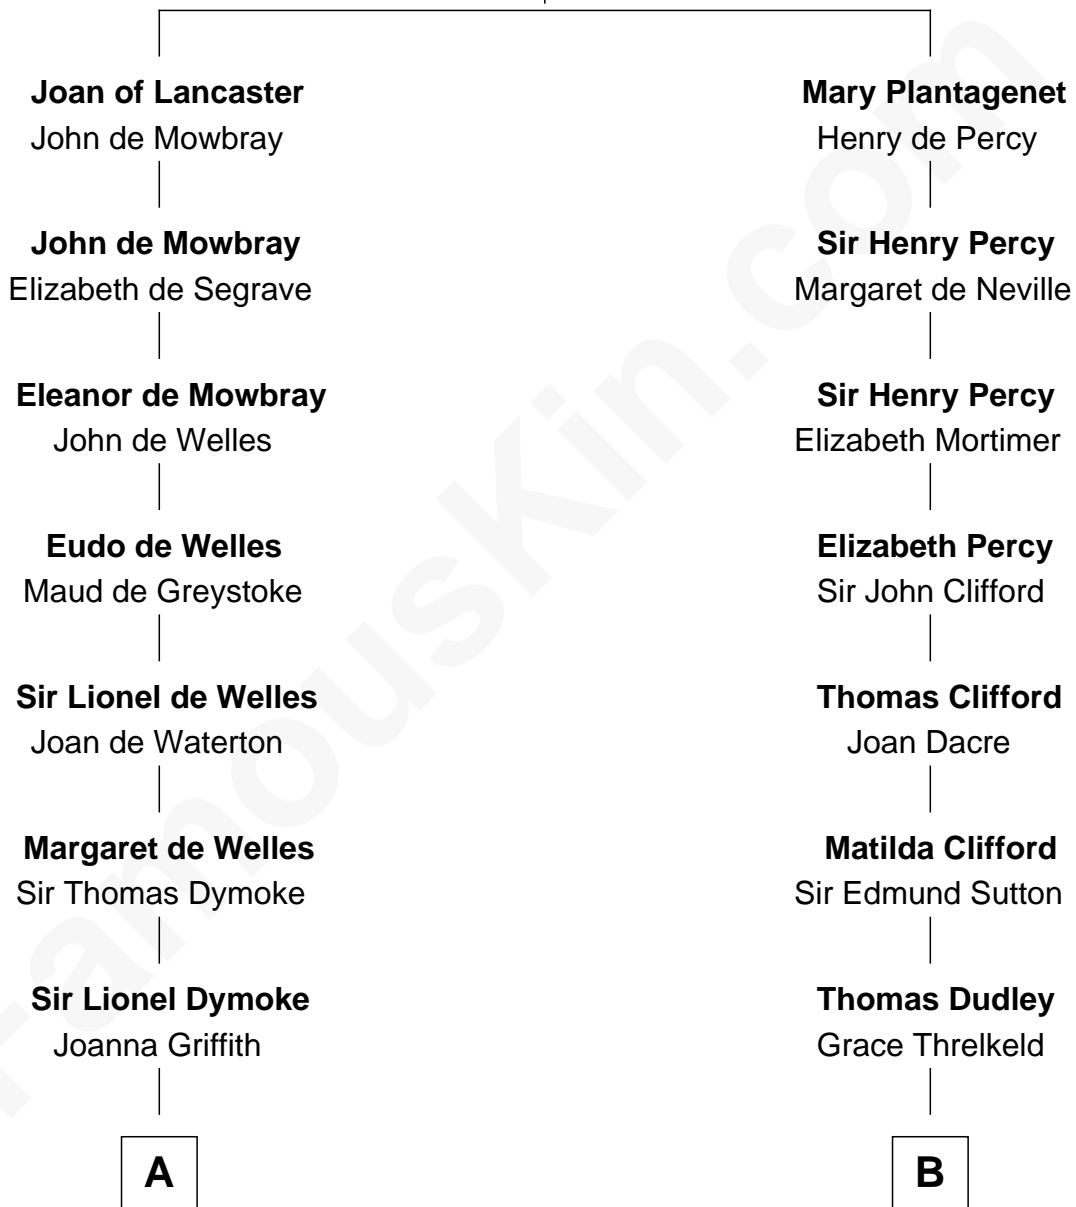

## Relationship Chart of

### Lucille Ball

TV Actress - "I Love Lucy"

15th cousin 6 times removed of

### George Mason

Father of the U.S. Bill of Rights

**Henry Plantagenet**  
Maud de Chaworth

**C**

—  
**Sally Bennet Osborn**

Newman Durrell

—  
**George Osborn Durrell**

Anne Jane Jewell

—  
**Nellie Rebecca Durrell**

Jasper Clinton Ball

—  
**Henry Durrell Ball**

Desiree Evelyn Hunt

—  
**Lucille Ball**

*TV Actress - "I Love Lucy"*

FamousKin.com