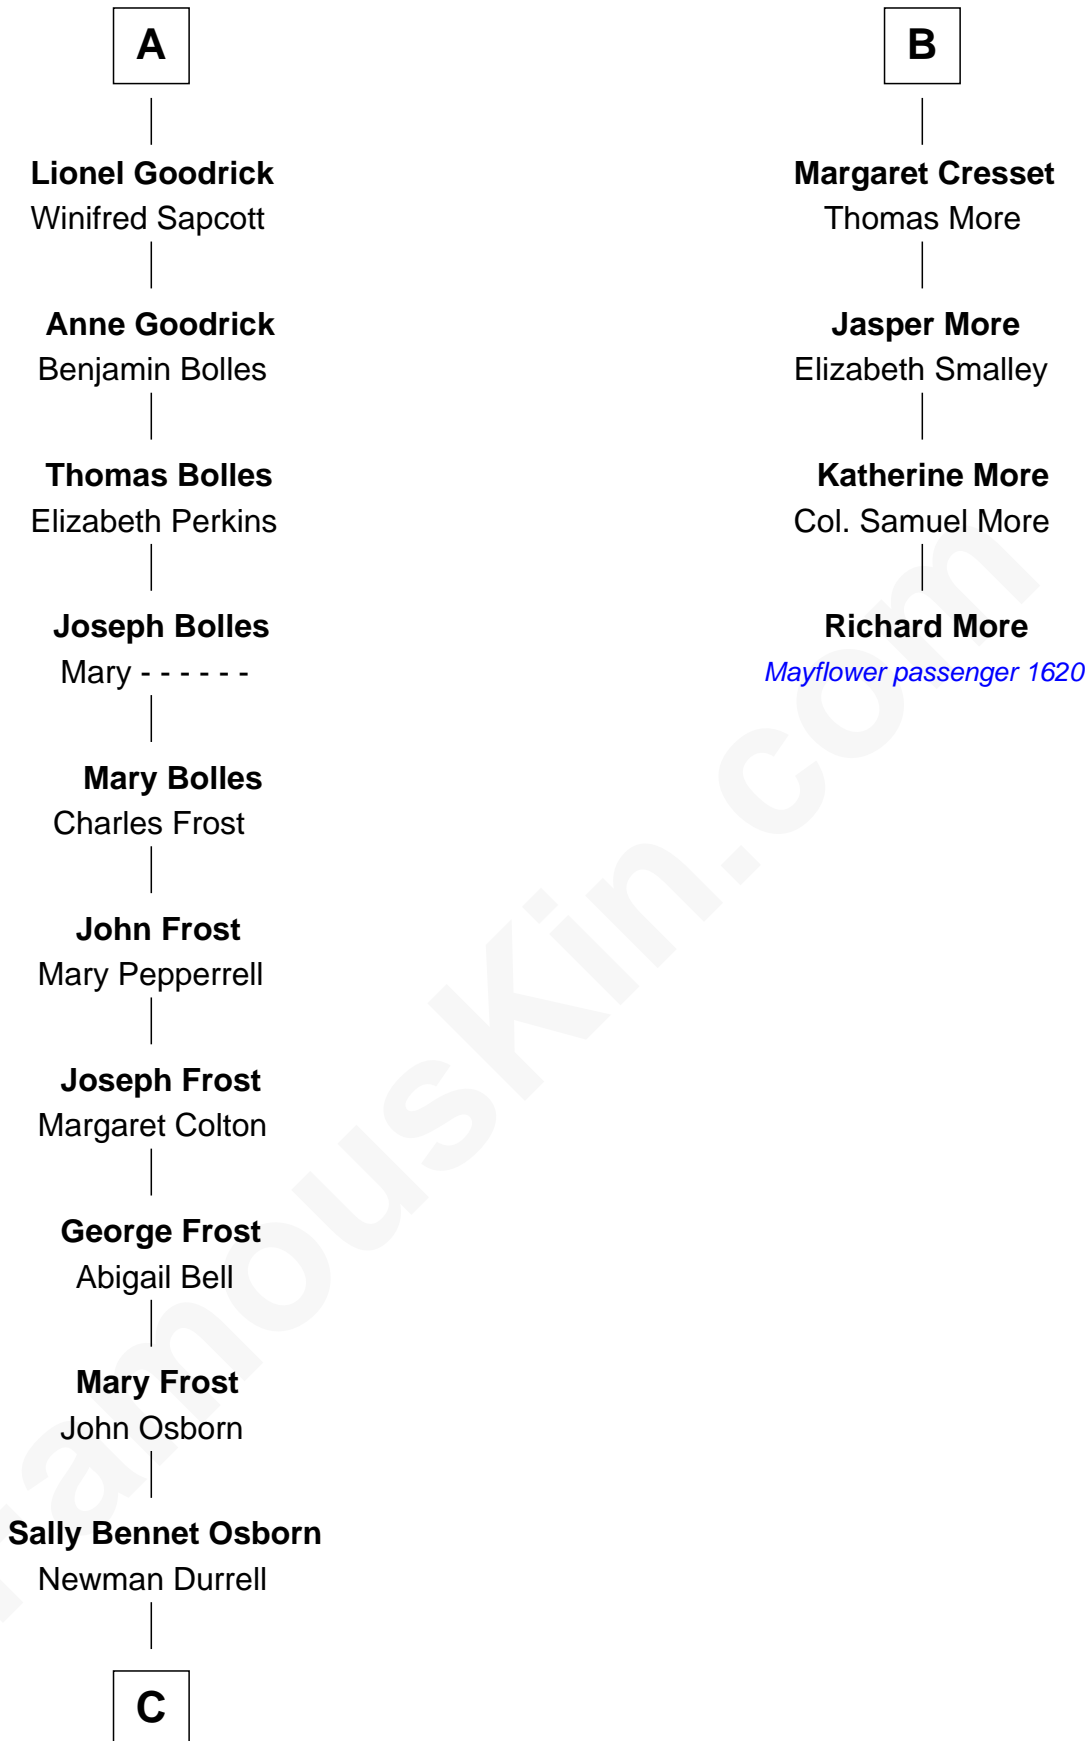

## Relationship Chart of

### Lucille Ball

TV Actress - "I Love Lucy"

**MAYFLOWER**

10th cousin 10 times removed of

**Richard More**

(c1614 - c1696) Mayflower passenger 1620

**C**

George Osborn Durrell