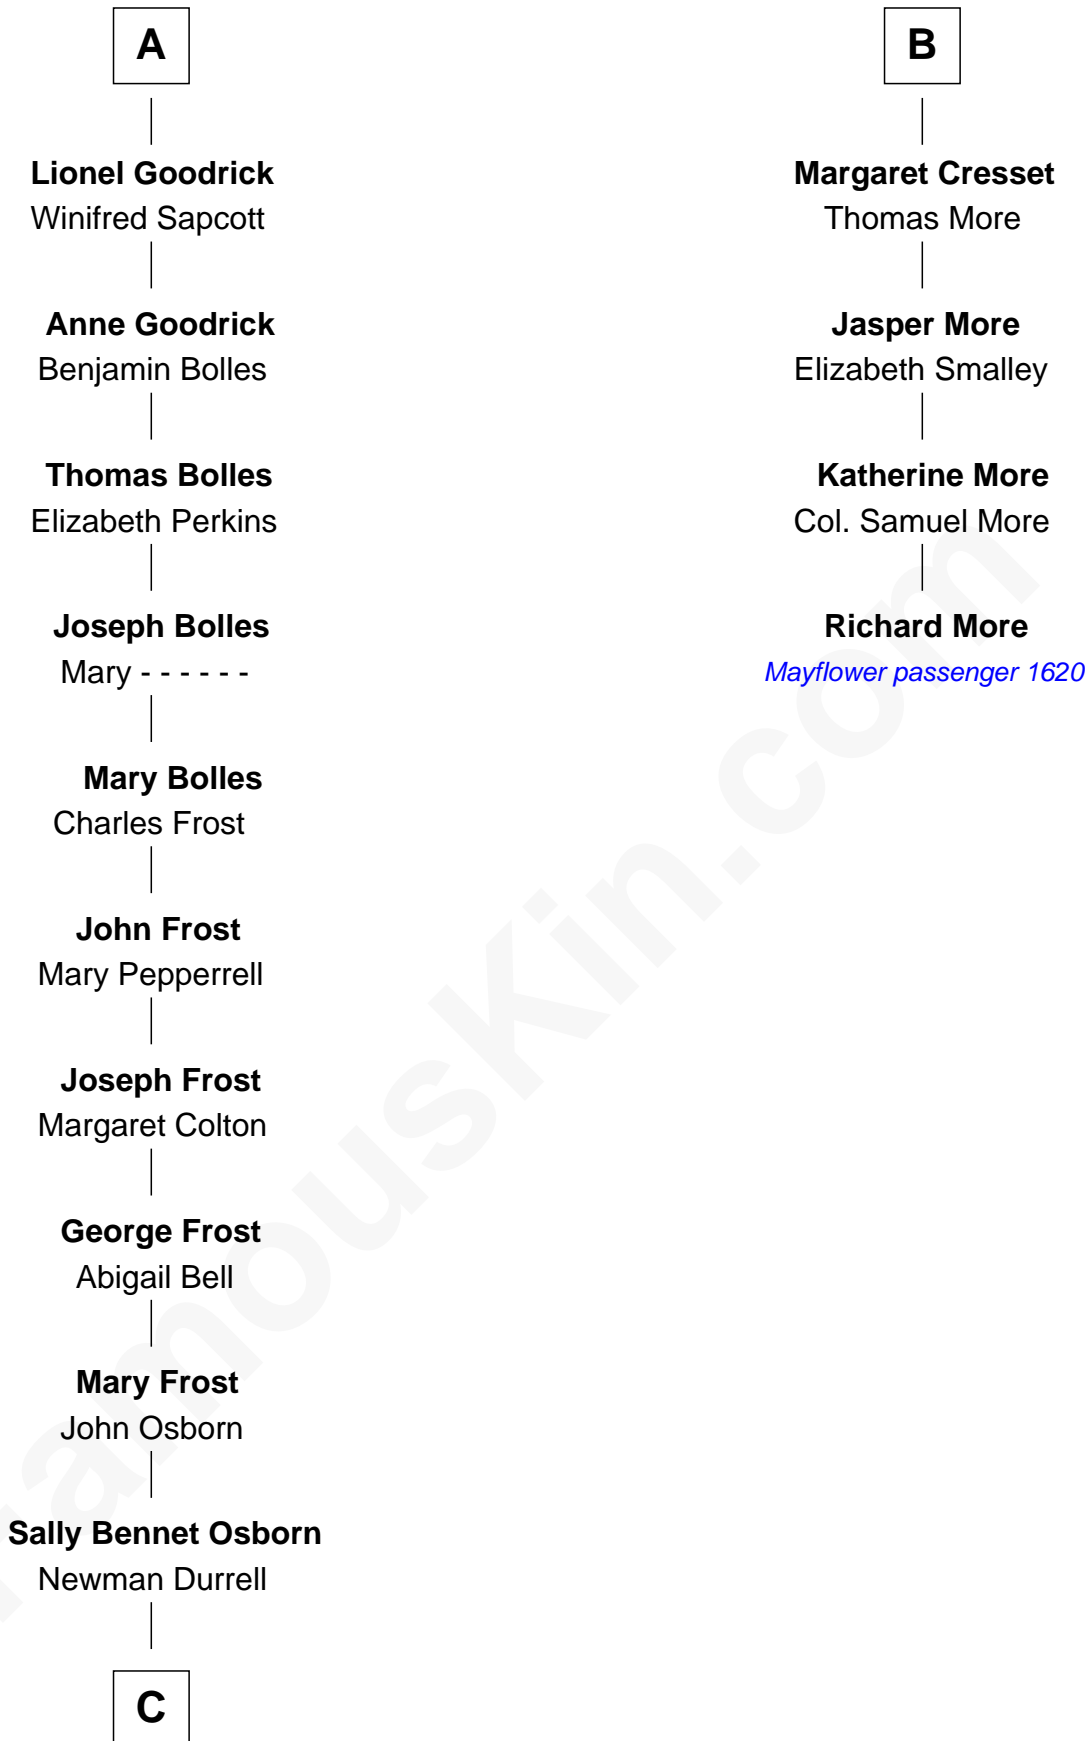

## Relationship Chart of

### Lucille Ball

TV Actress - "I Love Lucy"

MAYFLOWER

10th cousin 10 times removed of

**Richard More**

(c1614 - c1696) Mayflower passenger 1620

**Sir Henry de Percy**

Idoine de Clifford

**C**

George Osborn Durrell

Anne Jane Jewell

Nellie Rebecca Durrell

Jasper Clinton Ball

Henry Durrell Ball

Desiree Evelyn Hunt

Lucille Ball