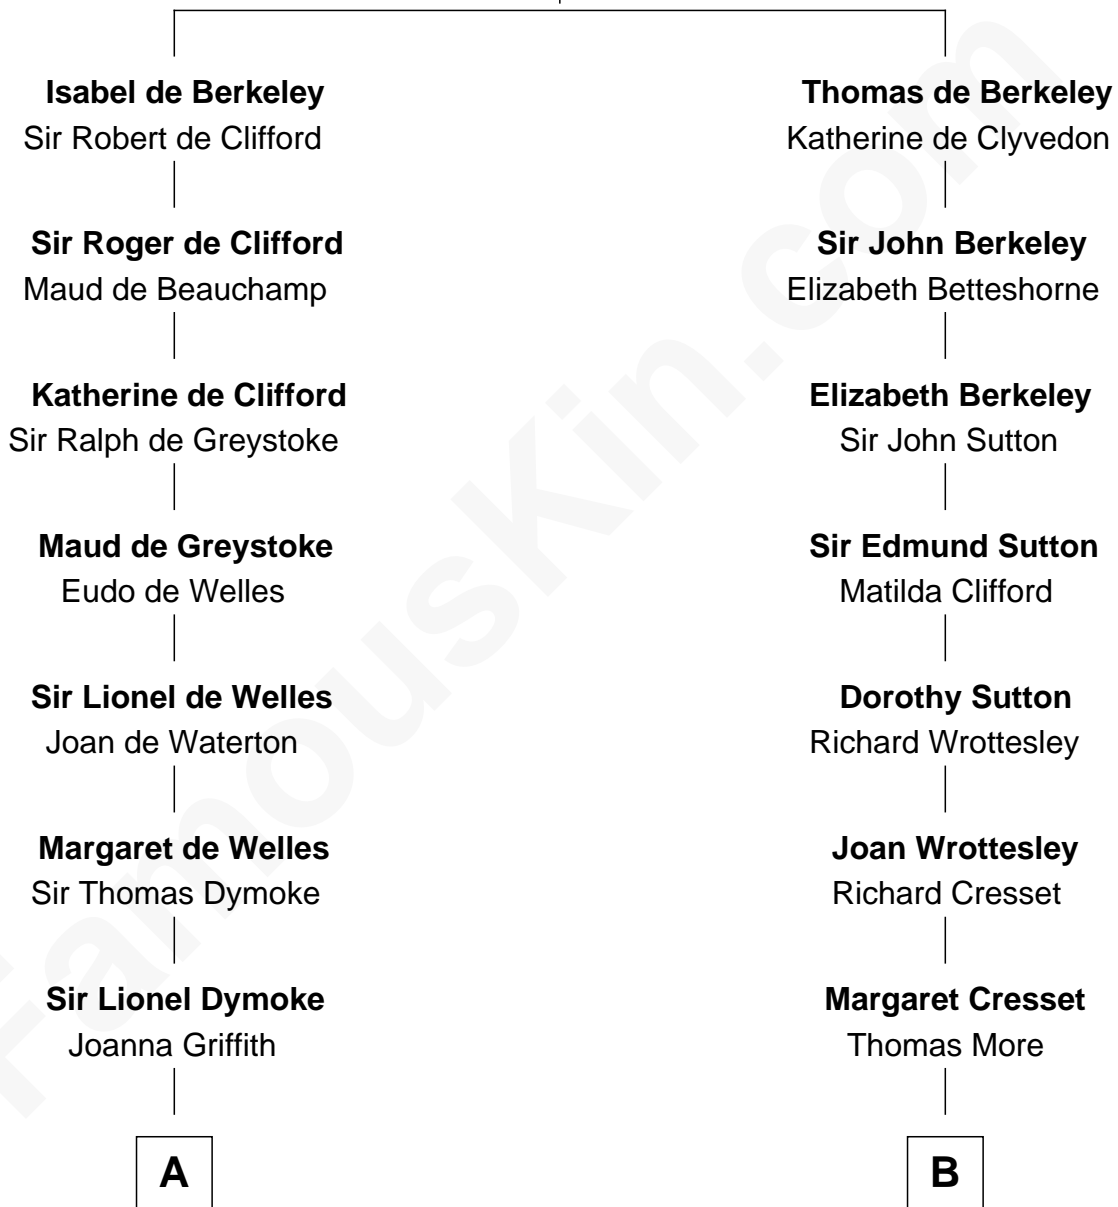

FamousKin.com

Relationship Chart of

Lucille Ball

TV Actress - "I Love Lucy"

9th cousin 12 times removed of

Richard More

(c1614 - c1696) Mayflower passenger 1620

MAYFLOWER

Sir Maurice de Berkeley

Eve la Zouche

C

—
Sally Bennet Osborn

Newman Durrell

—
George Osborn Durrell

Anne Jane Jewell

—
Nellie Rebecca Durrell

Jasper Clinton Ball

—
Henry Durrell Ball

Desiree Evelyn Hunt

—
Lucille Ball

TV Actress - "I Love Lucy"

FamousKin.com