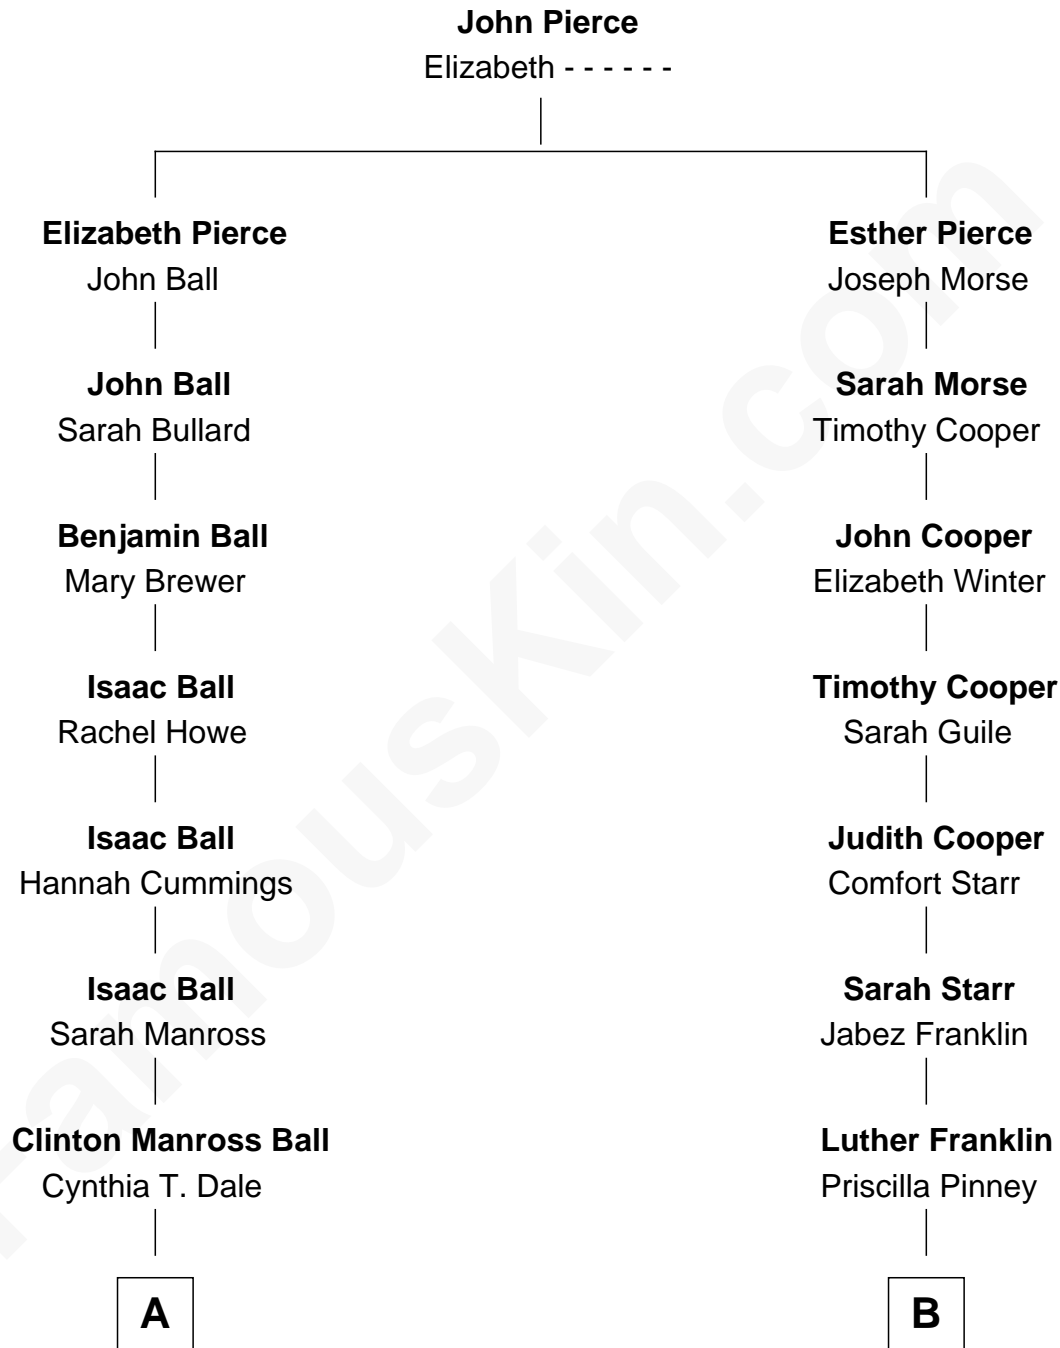

FamousKin.com Relationship Chart of

Lucille Ball

TV Actress - "I Love Lucy"

9th cousin of

Calvin Coolidge

30th U.S. President

A

Jasper Clinton Ball
Nellie Rebecca Durrell

Henry Durrell Ball
Desiree Evelyn Hunt

Lucille Ball
TV Actress - "I Love Lucy"

B

Abigail Pinney Franklin
Hiram Dunlap Moor

Victoria Josephine Moor
Col. John Calvin Coolidge

Calvin Coolidge
30th U.S. President