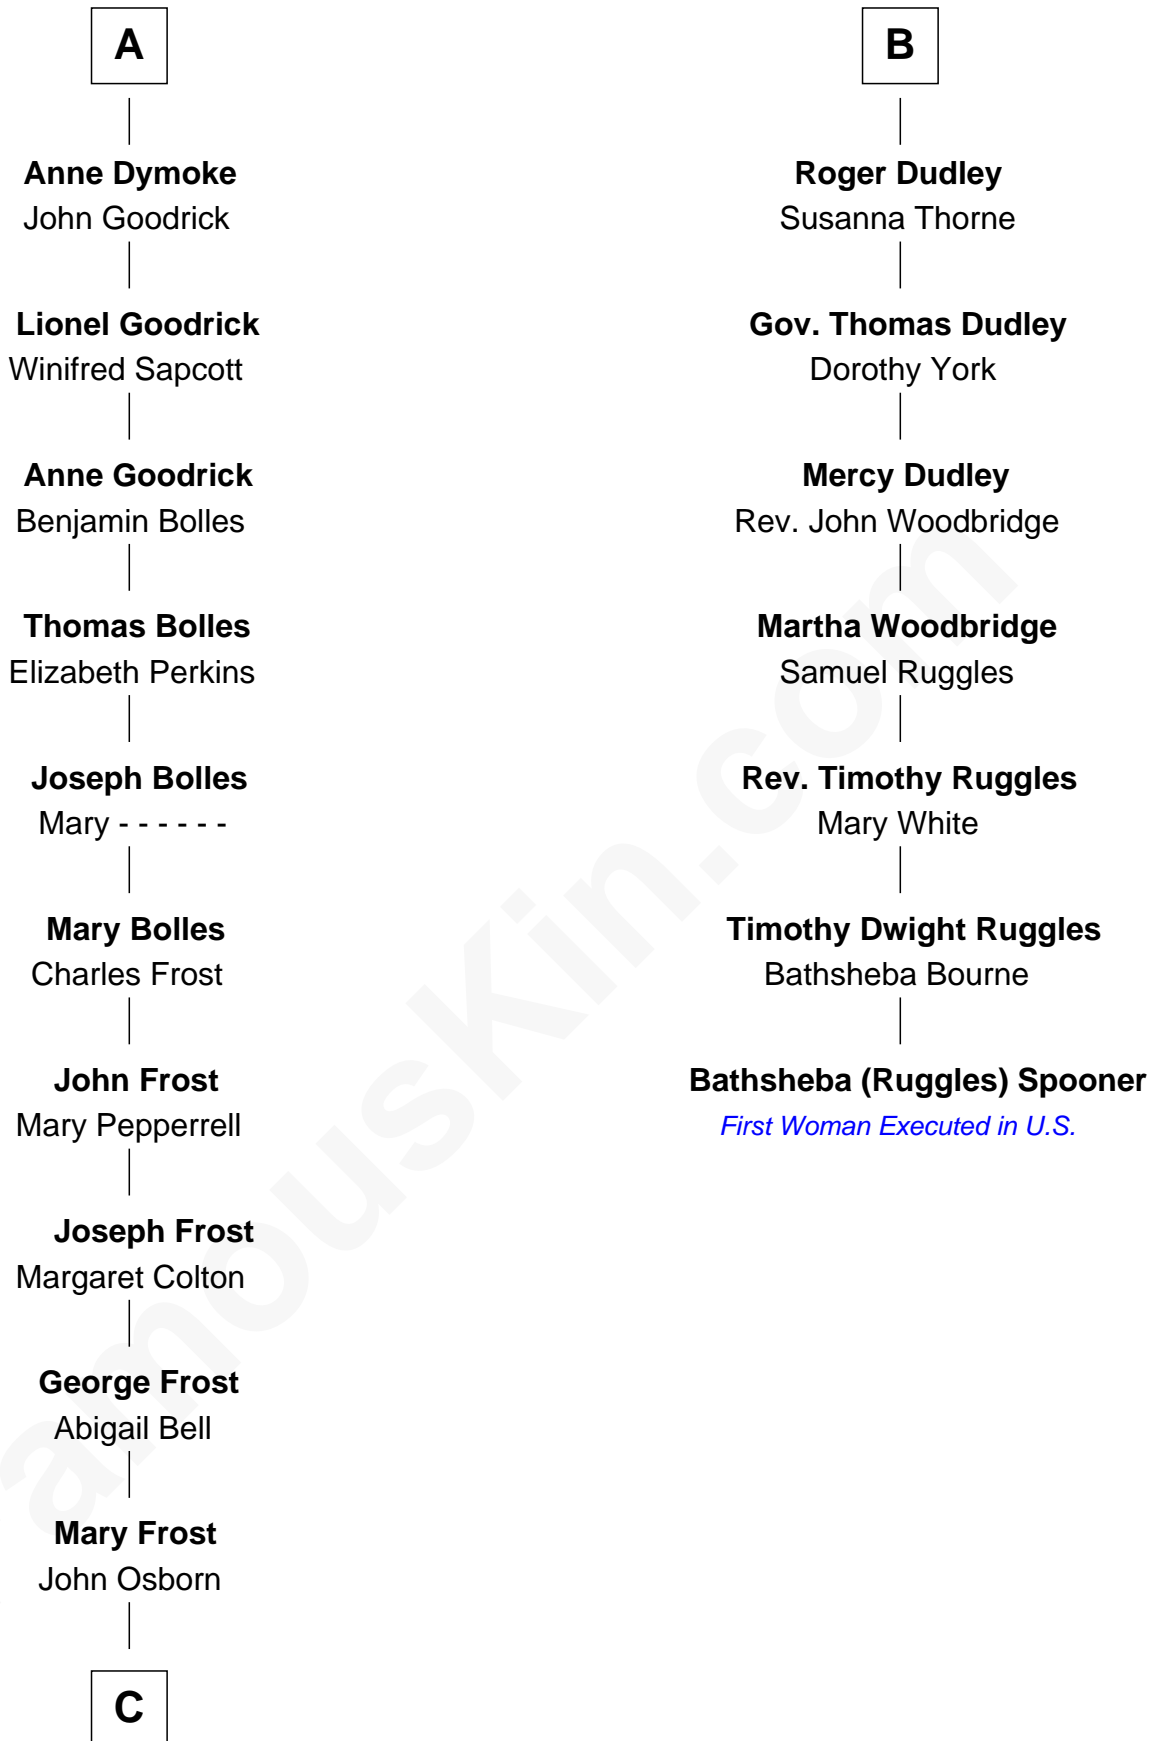

FamousKin.com

Relationship Chart of

Lucille Ball

TV Actress - "I Love Lucy"

13th cousin 8 times removed of

Bathsheba (Ruggles) Spooner

First woman executed for murder in U.S. by non-British government

Sir Maurice de Berkeley

Eve la Zouche

C

—
Sally Bennet Osborn

Newman Durrell

—
George Osborn Durrell

Anne Jane Jewell

—
Nellie Rebecca Durrell

Jasper Clinton Ball

—
Henry Durrell Ball

Desiree Evelyn Hunt

—
Lucille Ball

TV Actress - "I Love Lucy"