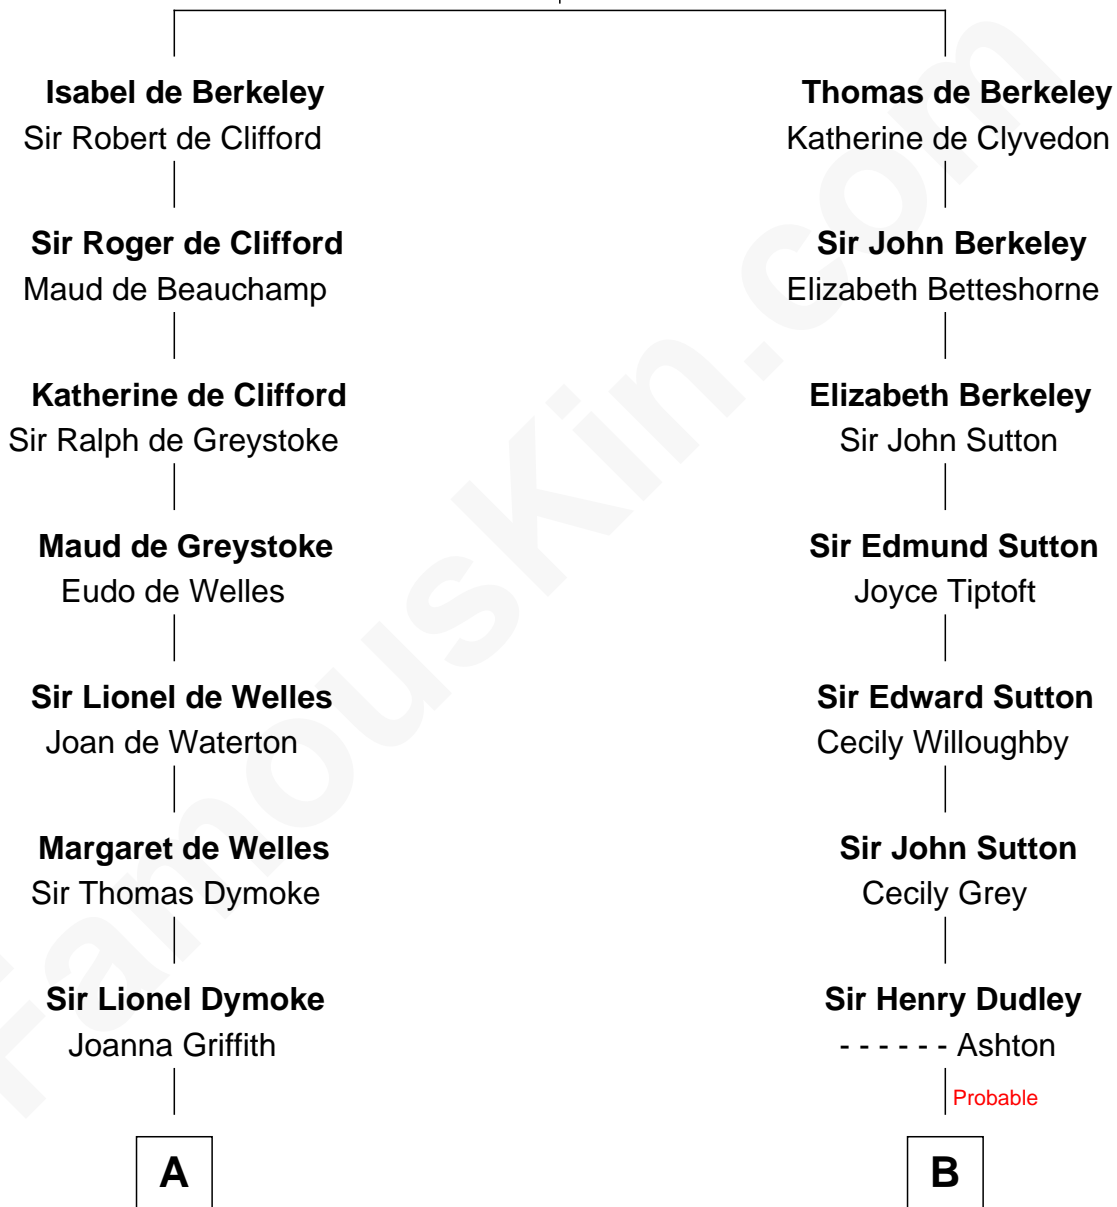

FamousKin.com

Relationship Chart of

Lucille Ball

TV Actress - "I Love Lucy"

13th cousin 8 times removed of

Bathsheba (Ruggles) Spooner

First woman executed for murder in U.S. by non-British government

Sir Maurice de Berkeley

Eve la Zouche

C

—
Sally Bennet Osborn

Newman Durrell

—
George Osborn Durrell

Anne Jane Jewell

—
Nellie Rebecca Durrell

Jasper Clinton Ball

—
Henry Durrell Ball

Desiree Evelyn Hunt

—
Lucille Ball

TV Actress - "I Love Lucy"