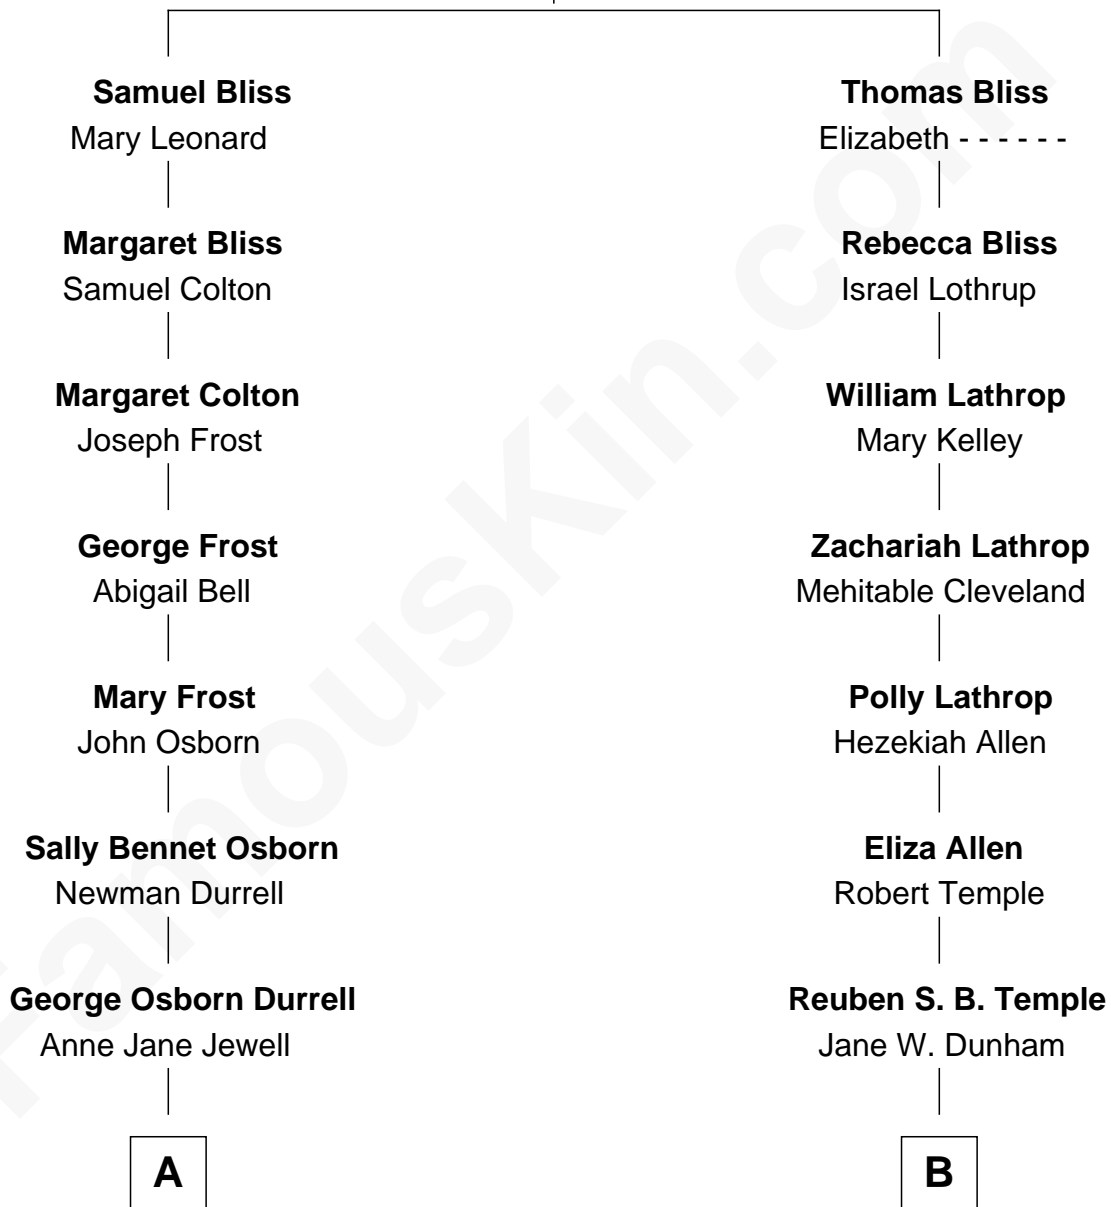

# FamousKin.com Relationship Chart of

**Lucille Ball**

*TV Actress - "I Love Lucy"*

9th cousin of

**Shirley Temple**

*Movie Actress*

**Thomas Bliss**

*with wife  
Margaret Hulins*

*with wife  
Margaret Snowe*

**A**

**Nellie Rebecca Durrell**

Jasper Clinton Ball

**Henry Durrell Ball**

Desiree Evelyn Hunt

**Lucille Ball**

*TV Actress - "I Love Lucy"*

**B**

**Francis Marion Temple**

Cynthia Fell Yeager

**George Francis Temple**

Gertrude Amelia Krieger

**Shirley Temple**

*Movie Actress*

FamousKin.com