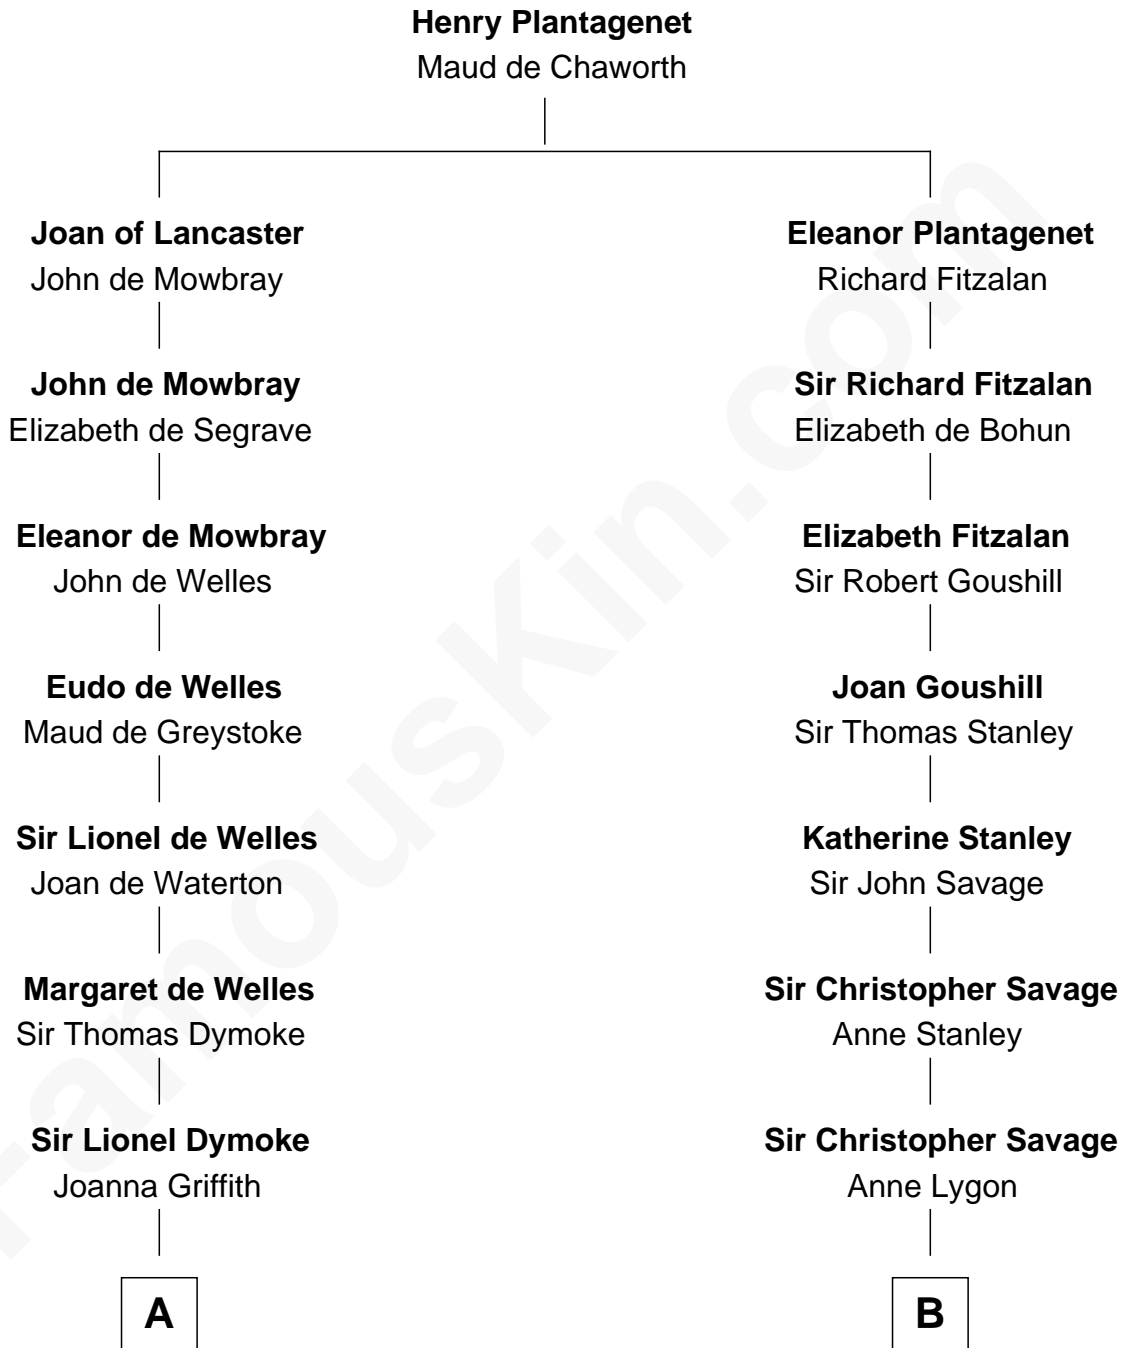

FamousKin.com

Relationship Chart of

Lucille Ball

TV Actress - "I Love Lucy"

19th cousin 2 times removed of

Adlai Stevenson II

31st Governor of Illinois

C

Sally Bennet Osborn

Newman Durrell

George Osborn Durrell

Anne Jane Jewell

Nellie Rebecca Durrell

Jasper Clinton Ball

Henry Durrell Ball

Desiree Evelyn Hunt