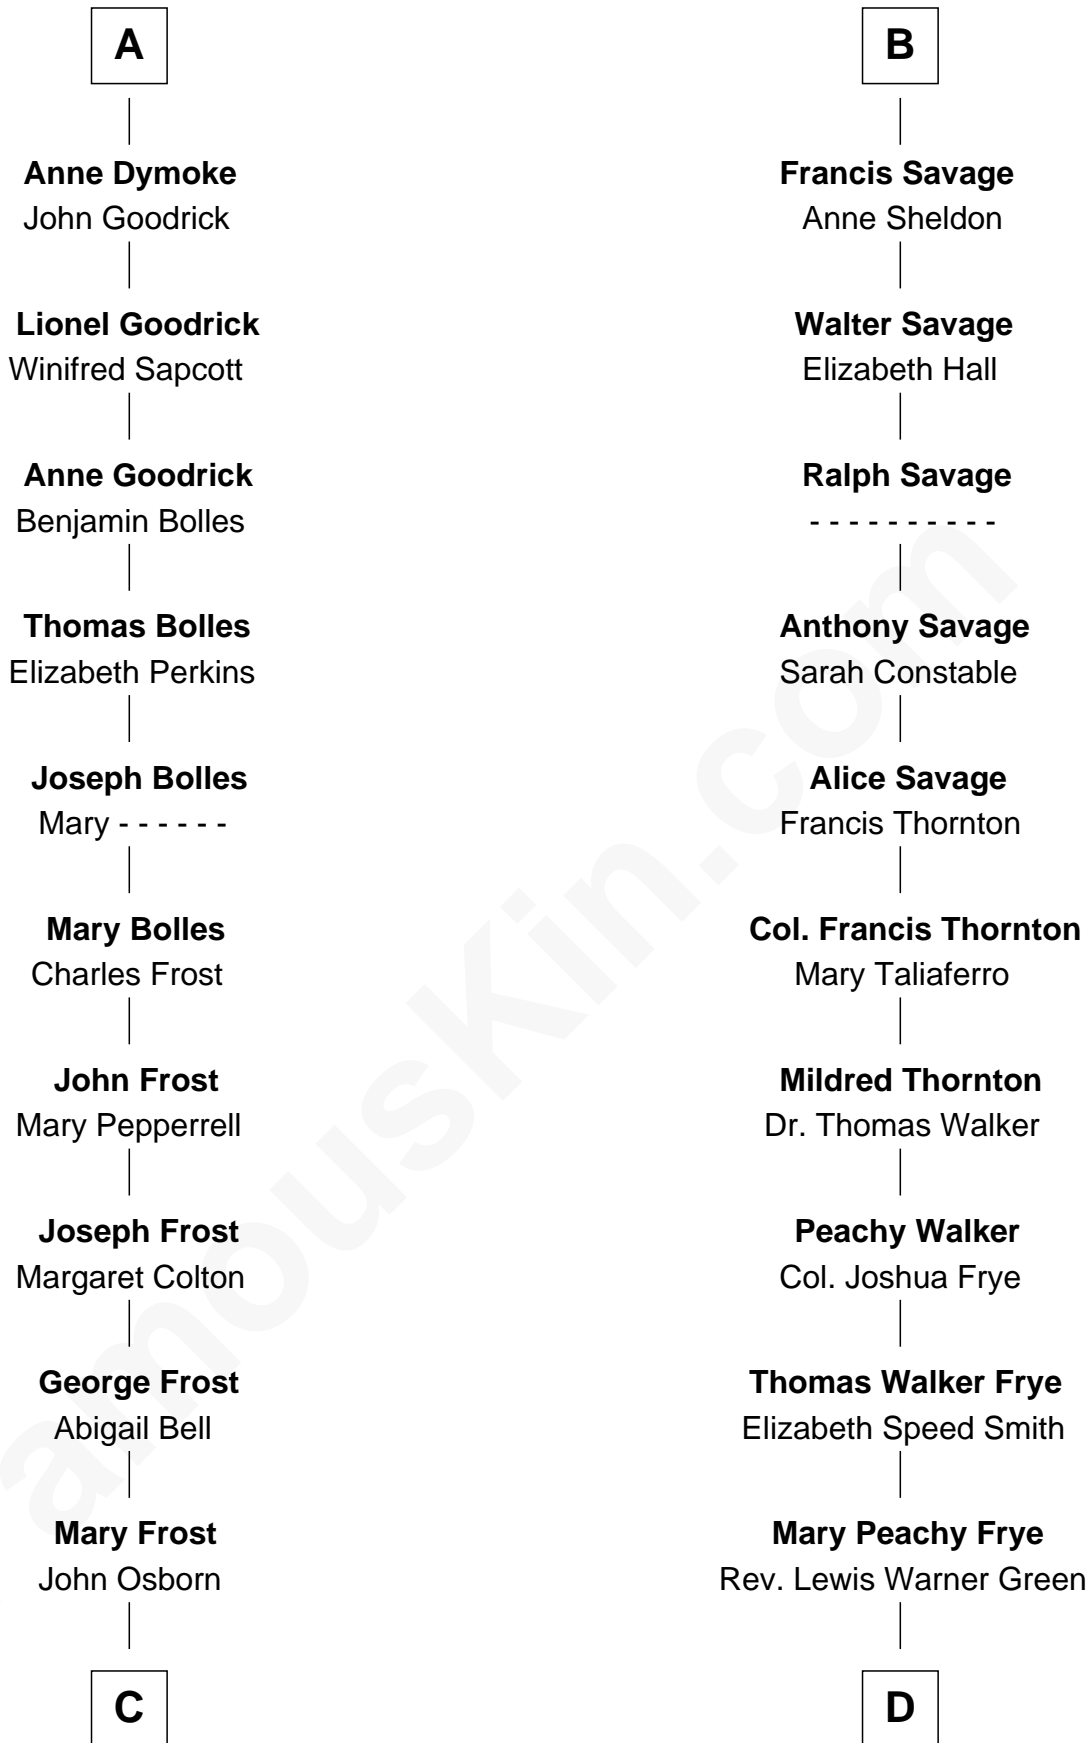

FamousKin.com

Relationship Chart of

Lucille Ball

TV Actress - "I Love Lucy"

19th cousin 2 times removed of

Adlai Stevenson II

31st Governor of Illinois

C

Sally Bennet Osborn

Newman Durrell

George Osborn Durrell

Anne Jane Jewell

Nellie Rebecca Durrell

Jasper Clinton Ball

Henry Durrell Ball

Desiree Evelyn Hunt