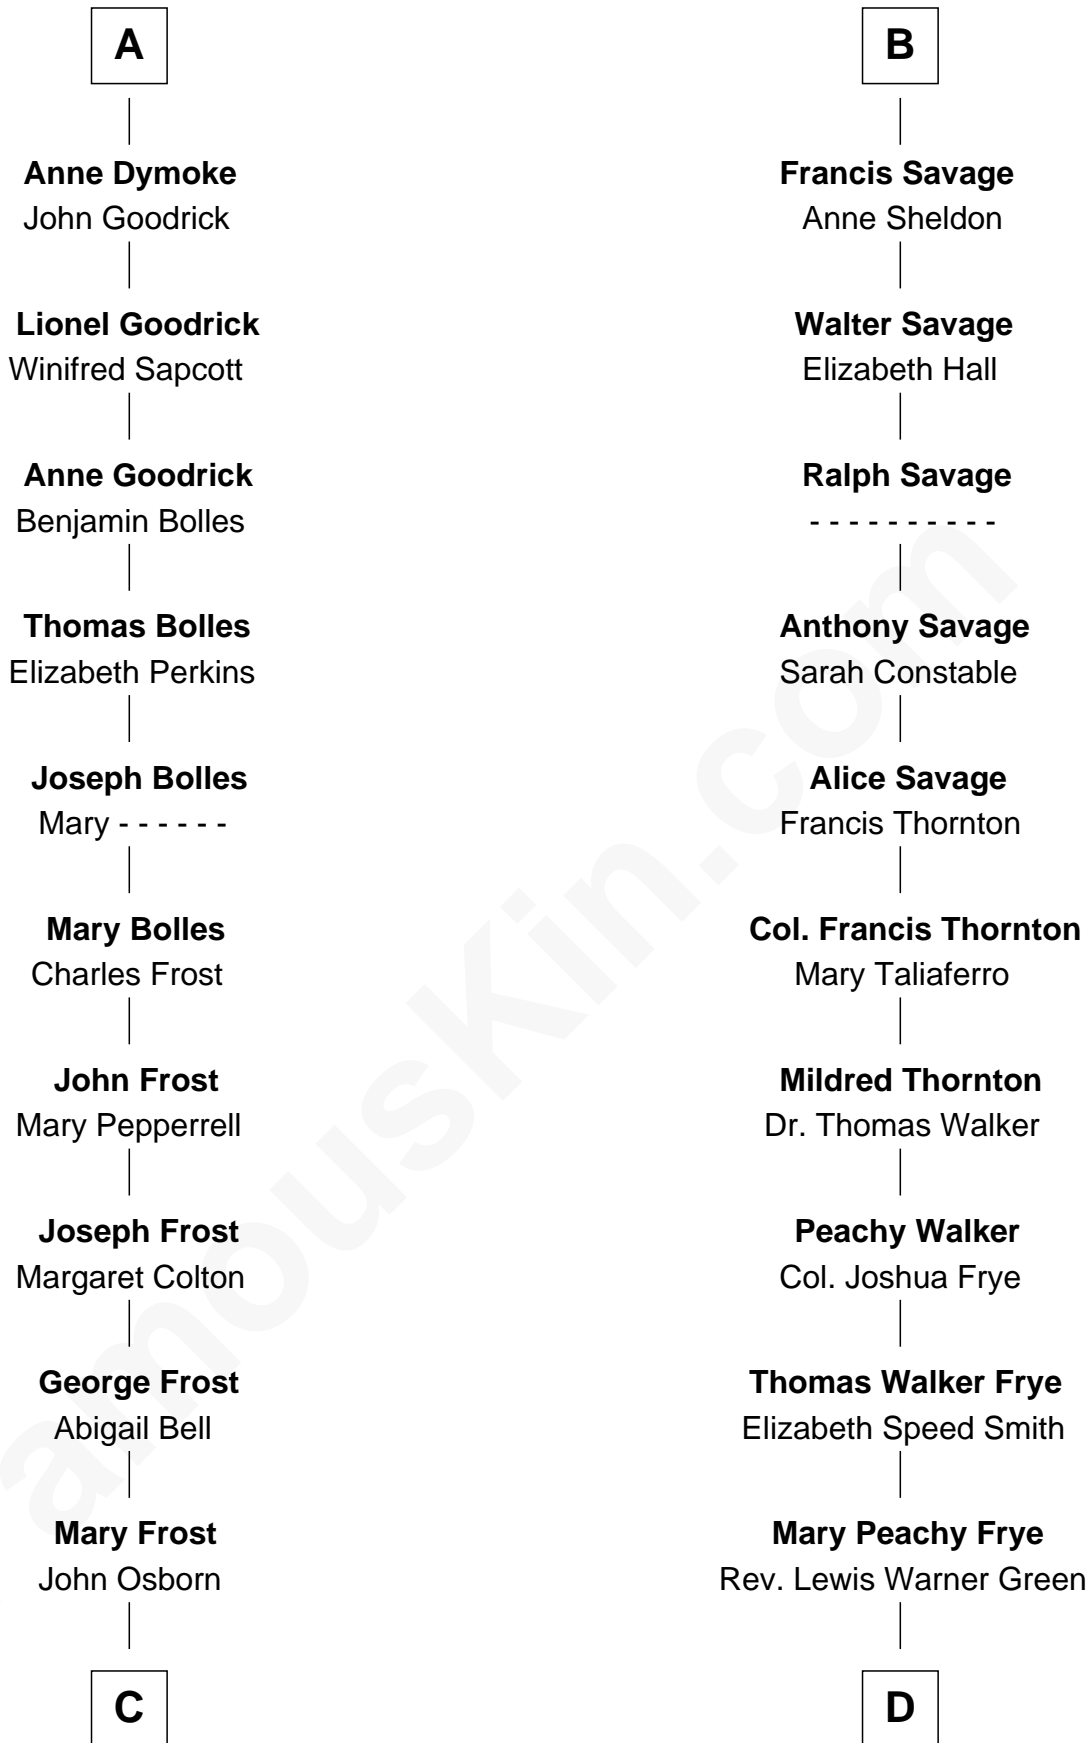

## Relationship Chart of

### Lucille Ball

TV Actress - "I Love Lucy"

19th cousin 2 times removed of

### Adlai Stevenson II

31st Governor of Illinois

**C**

**Sally Bennet Osborn**

Newman Durrell

**George Osborn Durrell**

Anne Jane Jewell

**Nellie Rebecca Durrell**

Jasper Clinton Ball

**Henry Durrell Ball**

Desiree Evelyn Hunt

**Lucille Ball**

*TV Actress - "I Love Lucy"*

**D**

**Letitia Green**

Adlai Ewing Stevenson