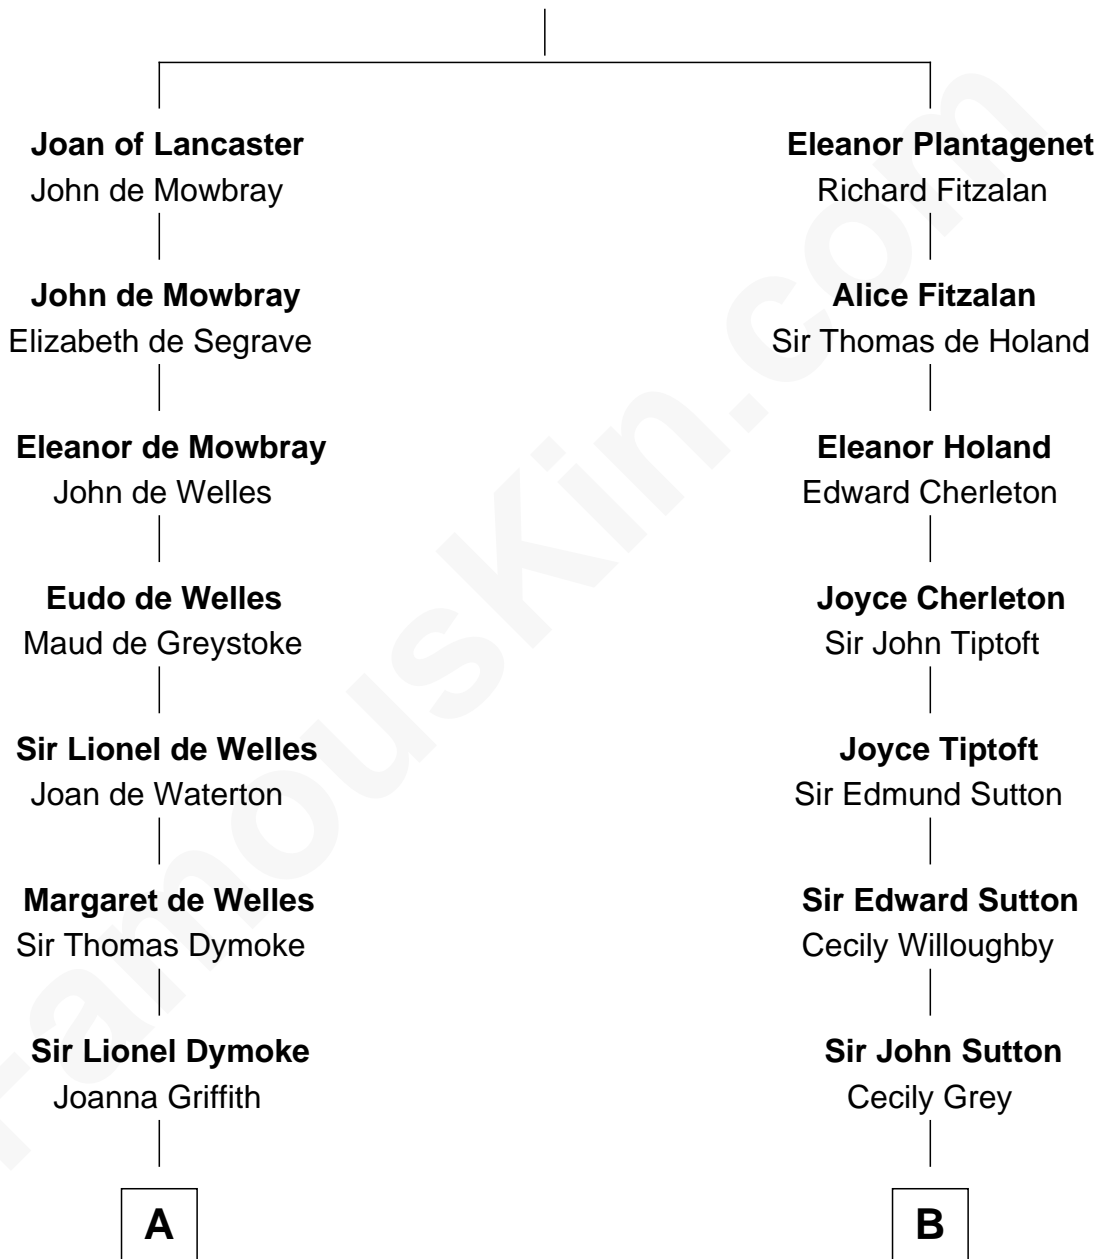

FamousKin.com

Relationship Chart of

Lucille Ball

TV Actress - "I Love Lucy"

15th cousin 6 times removed of

Nicholas Gilman

Signer of the U.S. Constitution

Henry Plantagenet
Maud de Chaworth