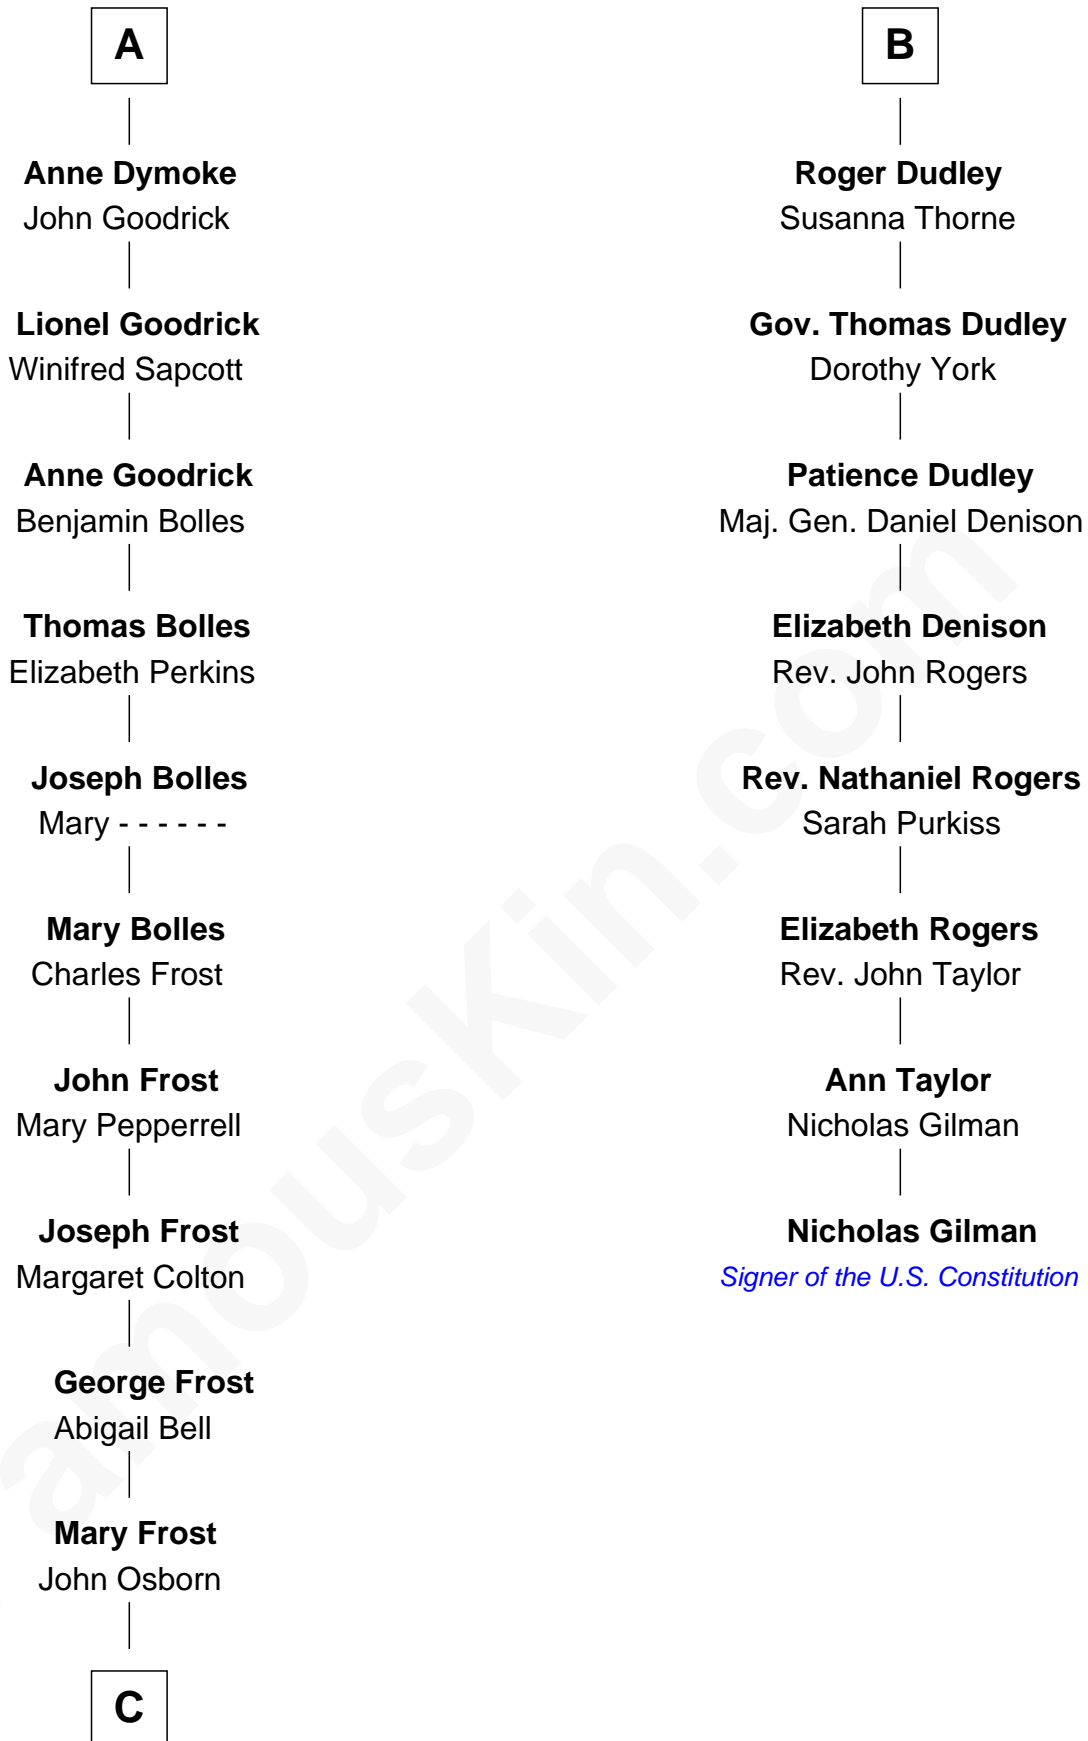

FamousKin.com

Relationship Chart of

Lucille Ball

TV Actress - "I Love Lucy"

14th cousin 7 times removed of

Nicholas Gilman

Signer of the U.S. Constitution

Sir Maurice de Berkeley

Eve la Zouche

C

—
Sally Bennet Osborn

Newman Durrell

—
George Osborn Durrell

Anne Jane Jewell

—
Nellie Rebecca Durrell

Jasper Clinton Ball