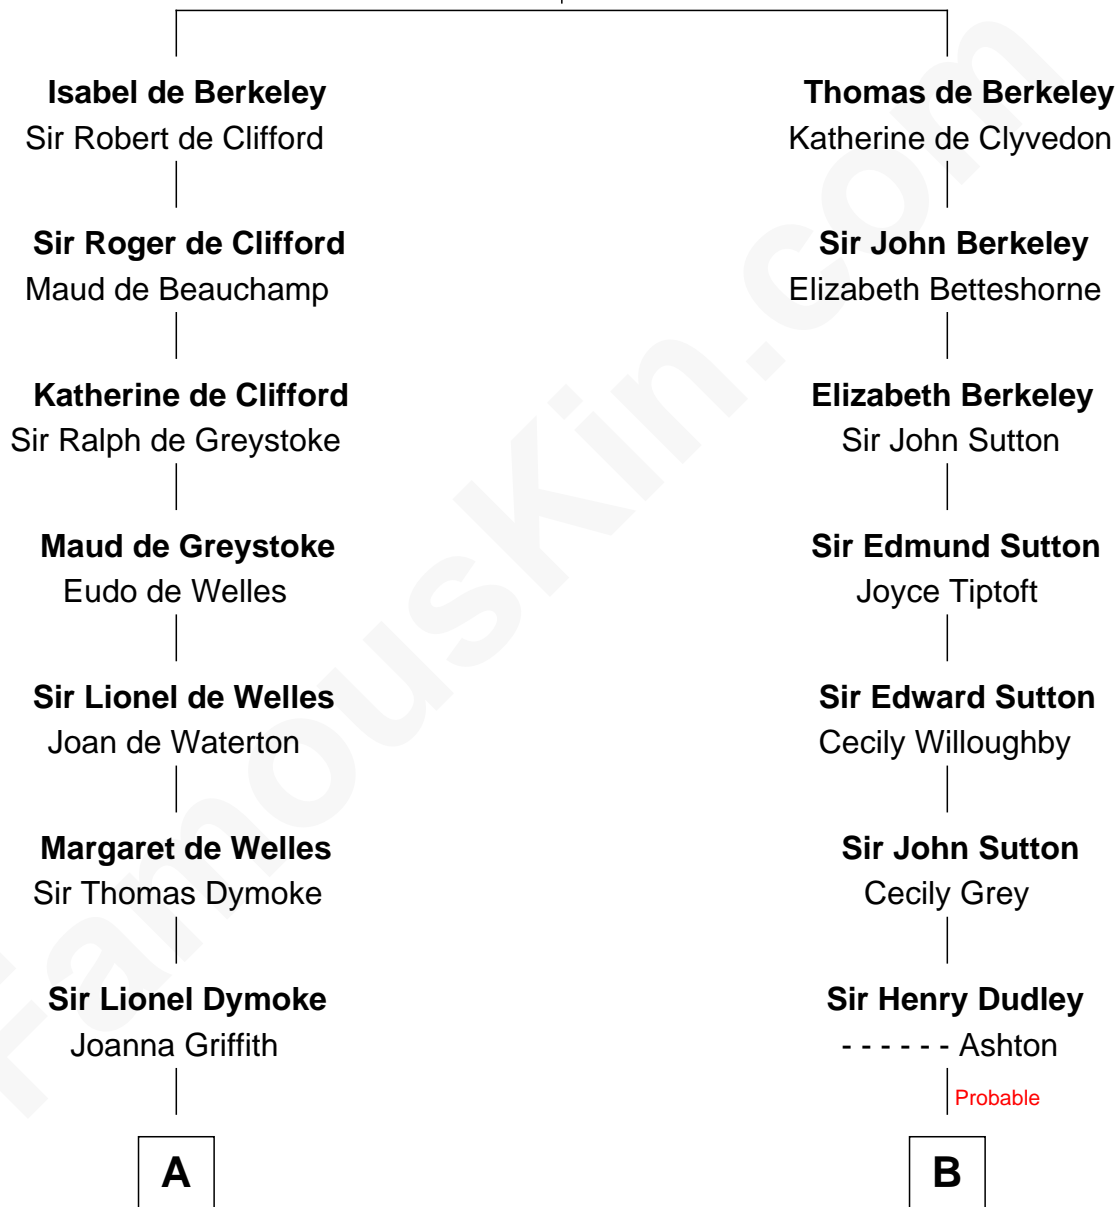

FamousKin.com

Relationship Chart of

Lucille Ball

TV Actress - "I Love Lucy"

14th cousin 7 times removed of

Nicholas Gilman

Signer of the U.S. Constitution

Sir Maurice de Berkeley

Eve la Zouche

C

—
Sally Bennet Osborn

Newman Durrell

—
George Osborn Durrell

Anne Jane Jewell

—
Nellie Rebecca Durrell

Jasper Clinton Ball

—
Henry Durrell Ball

Desiree Evelyn Hunt

—
Lucille Ball

TV Actress - "I Love Lucy"

FamousKin.com