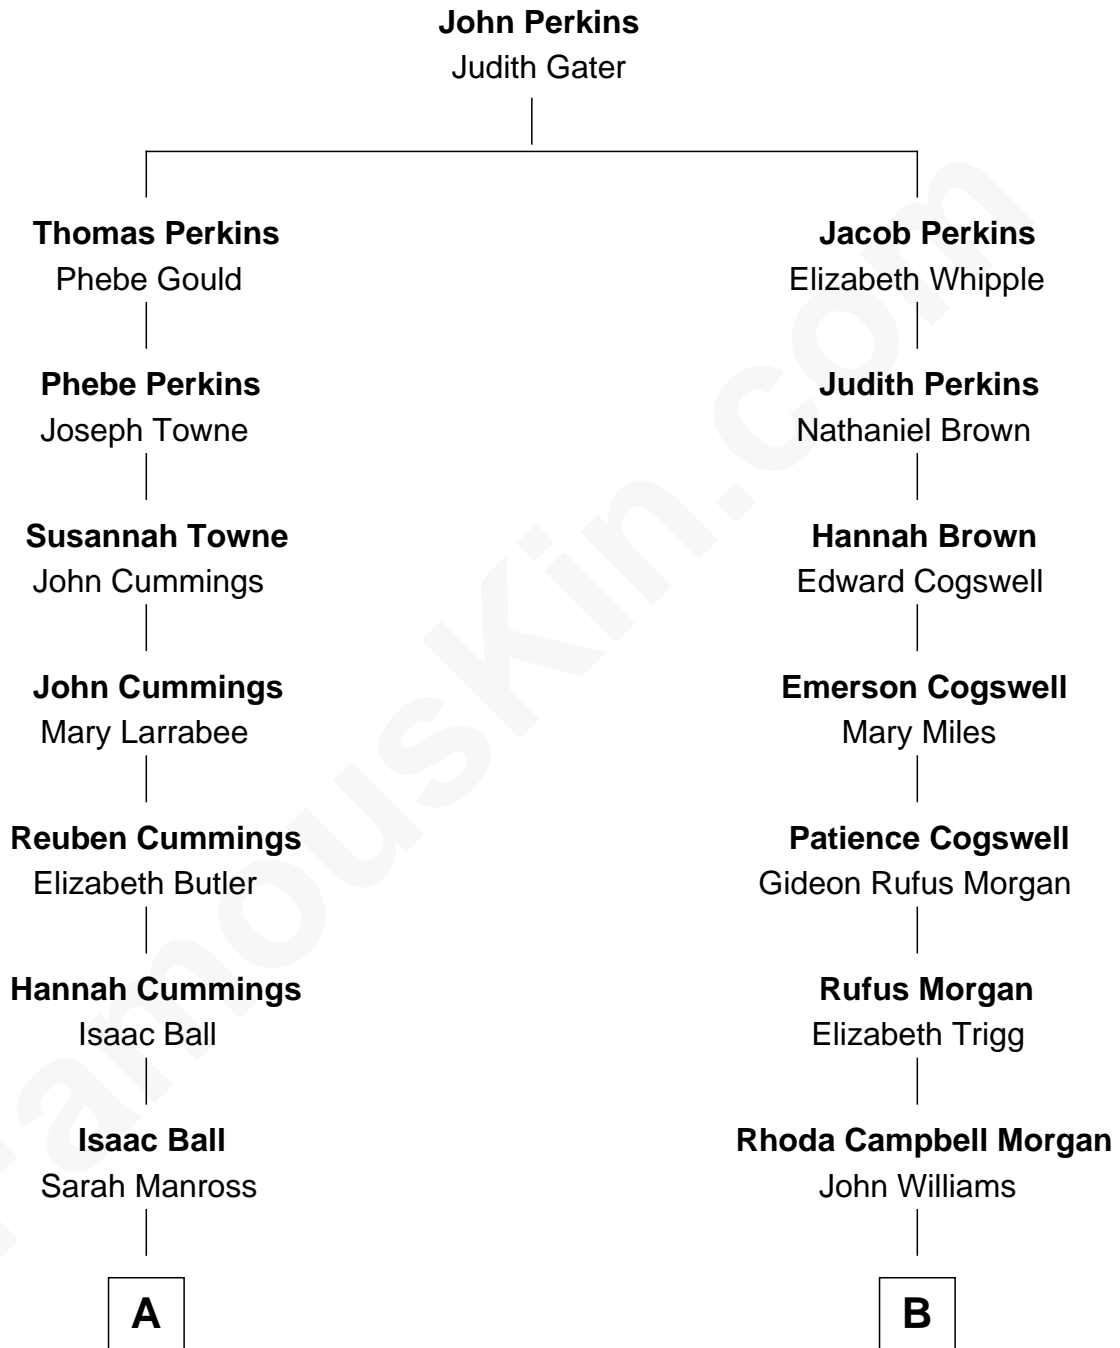

FamousKin.com

Relationship Chart of

Lucille Ball

TV Actress - "I Love Lucy"

9th cousin 1 time removed of

Tennessee Williams

Author of A Streetcar Named Desire

A

Clinton Manross Ball

Cynthia T. Dale

Jasper Clinton Ball

Nellie Rebecca Durrell

Henry Durrell Ball

Desiree Evelyn Hunt

Lucille Ball

TV Actress - "I Love Lucy"