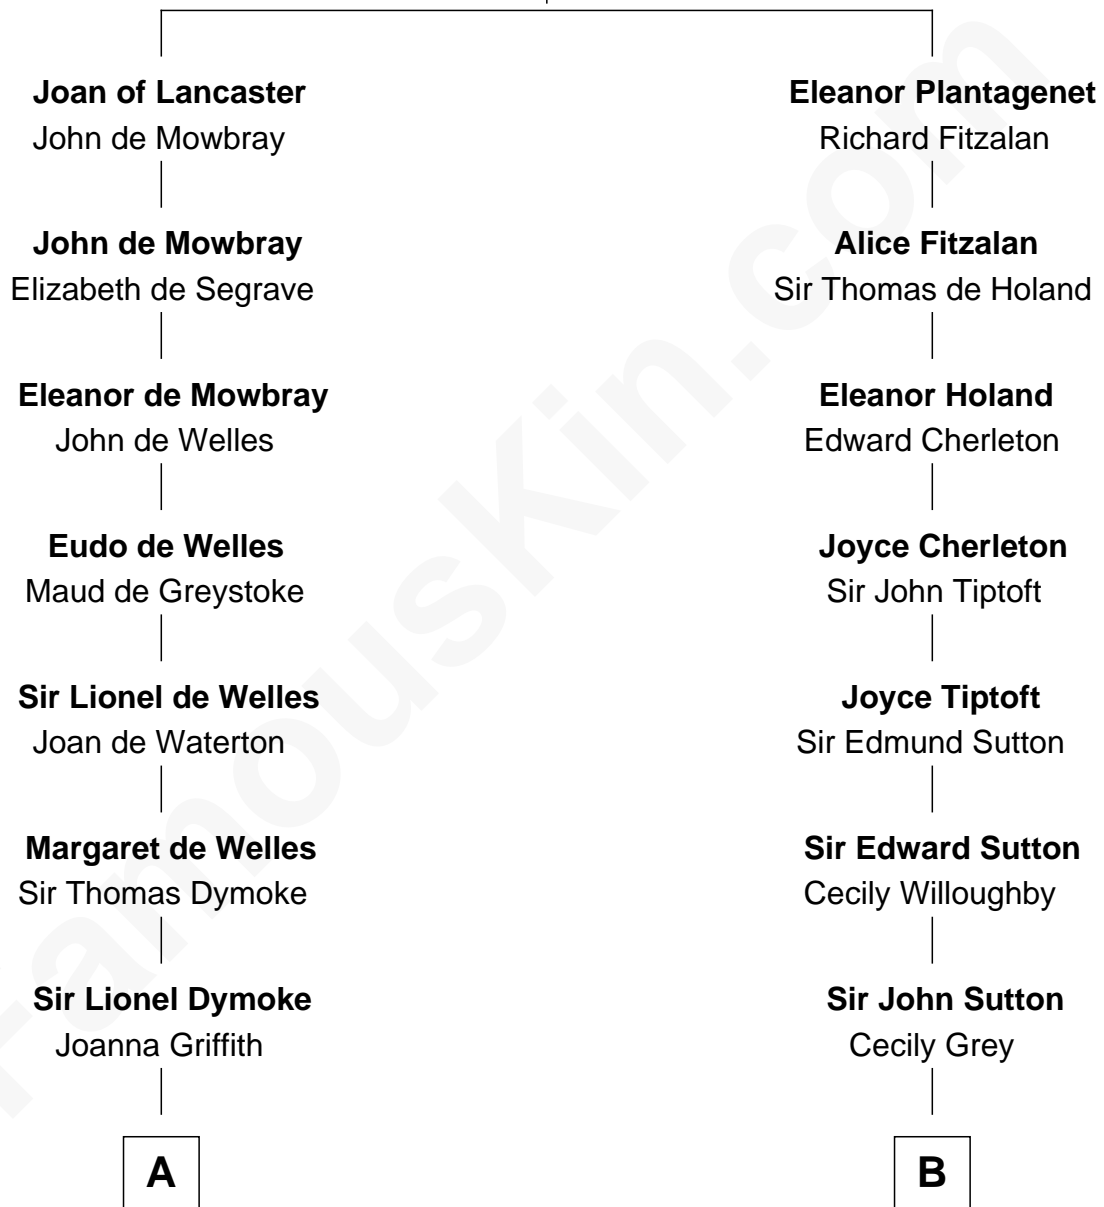

## Relationship Chart of

### Lucille Ball

TV Actress - "I Love Lucy"

19th cousin 2 times removed of

### Tennessee Williams

Author of *A Streetcar Named Desire*

**Henry Plantagenet**  
Maud de Chaworth

**C**

**Sally Bennet Osborn**

Newman Durrell

**George Osborn Durrell**

Anne Jane Jewell

**Nellie Rebecca Durrell**

Jasper Clinton Ball

**Henry Durrell Ball**

Desiree Evelyn Hunt

**Lucille Ball**

*TV Actress - "I Love Lucy"*

**D**

**Isabelle Coffin**