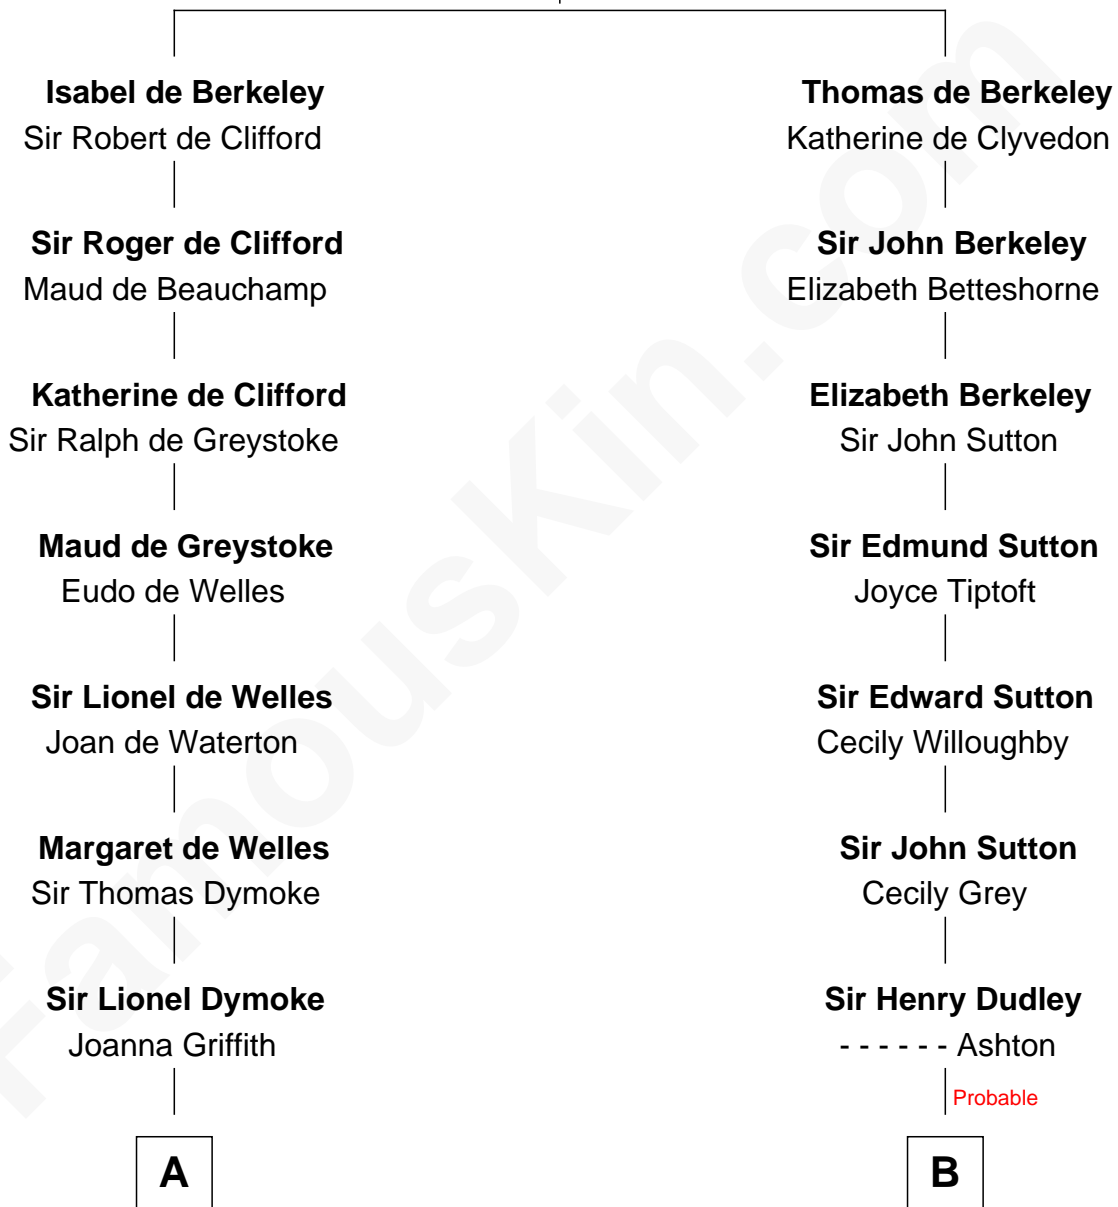

FamousKin.com

Relationship Chart of

Lucille Ball

TV Actress - "I Love Lucy"

18th cousin 3 times removed of

Tennessee Williams

Author of A Streetcar Named Desire

Sir Maurice de Berkeley

Eve la Zouche

C

Sally Bennet Osborn

Newman Durrell

George Osborn Durrell

Anne Jane Jewell

Nellie Rebecca Durrell

Jasper Clinton Ball