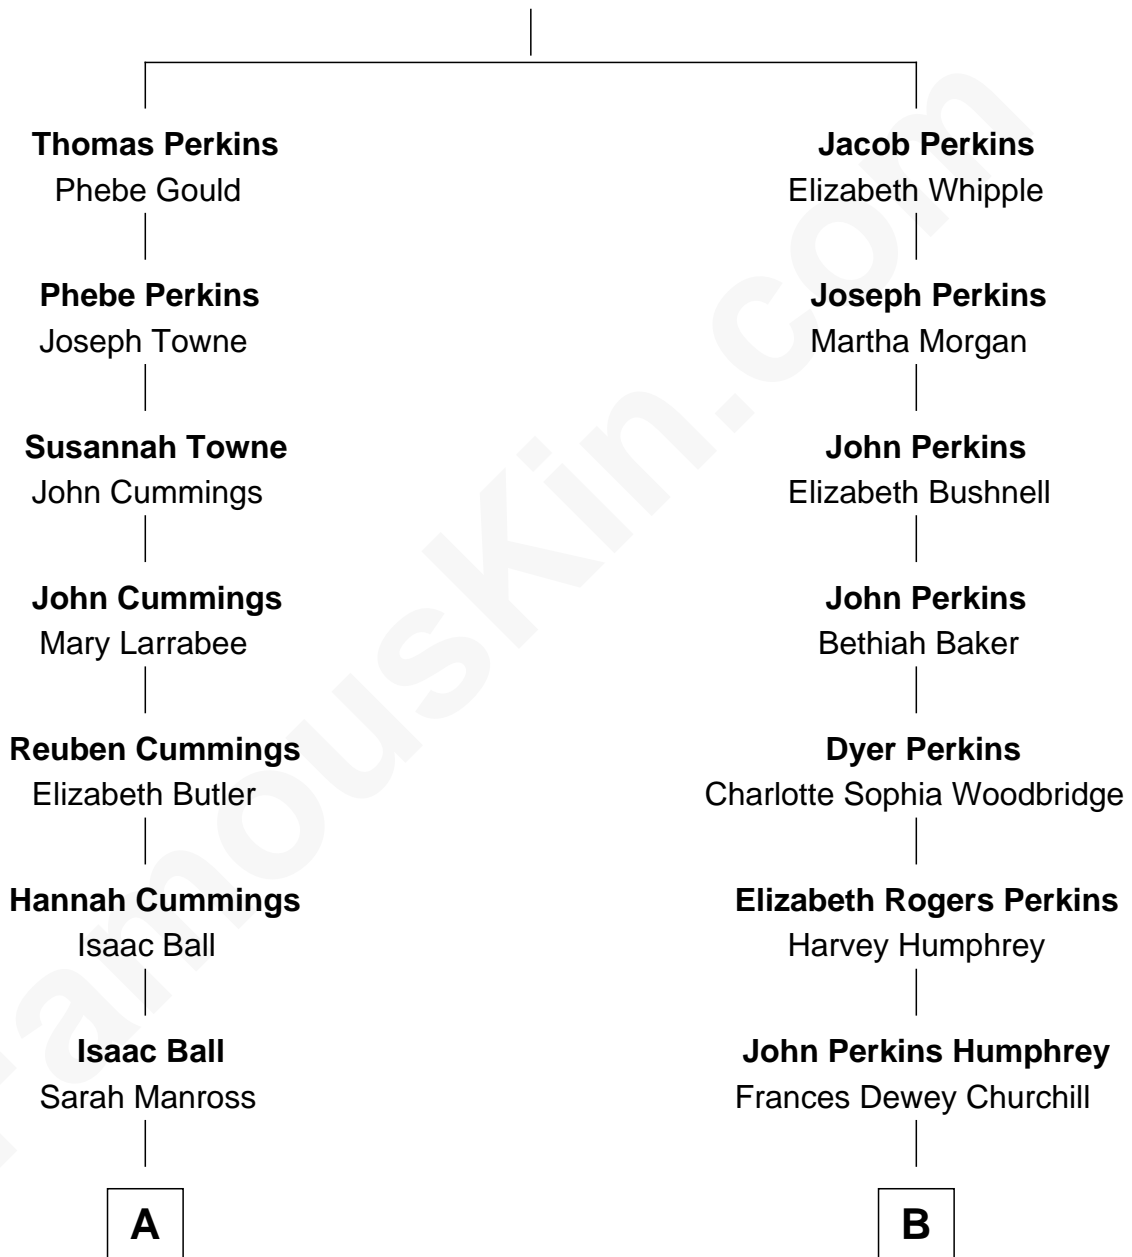

# FamousKin.com Relationship Chart of

**Lucille Ball**

*TV Actress - "I Love Lucy"*

8th cousin 2 times removed of

**Humphrey Bogart**

*Movie Actor*

**John Perkins**

Judith Gater

FamousKin.com