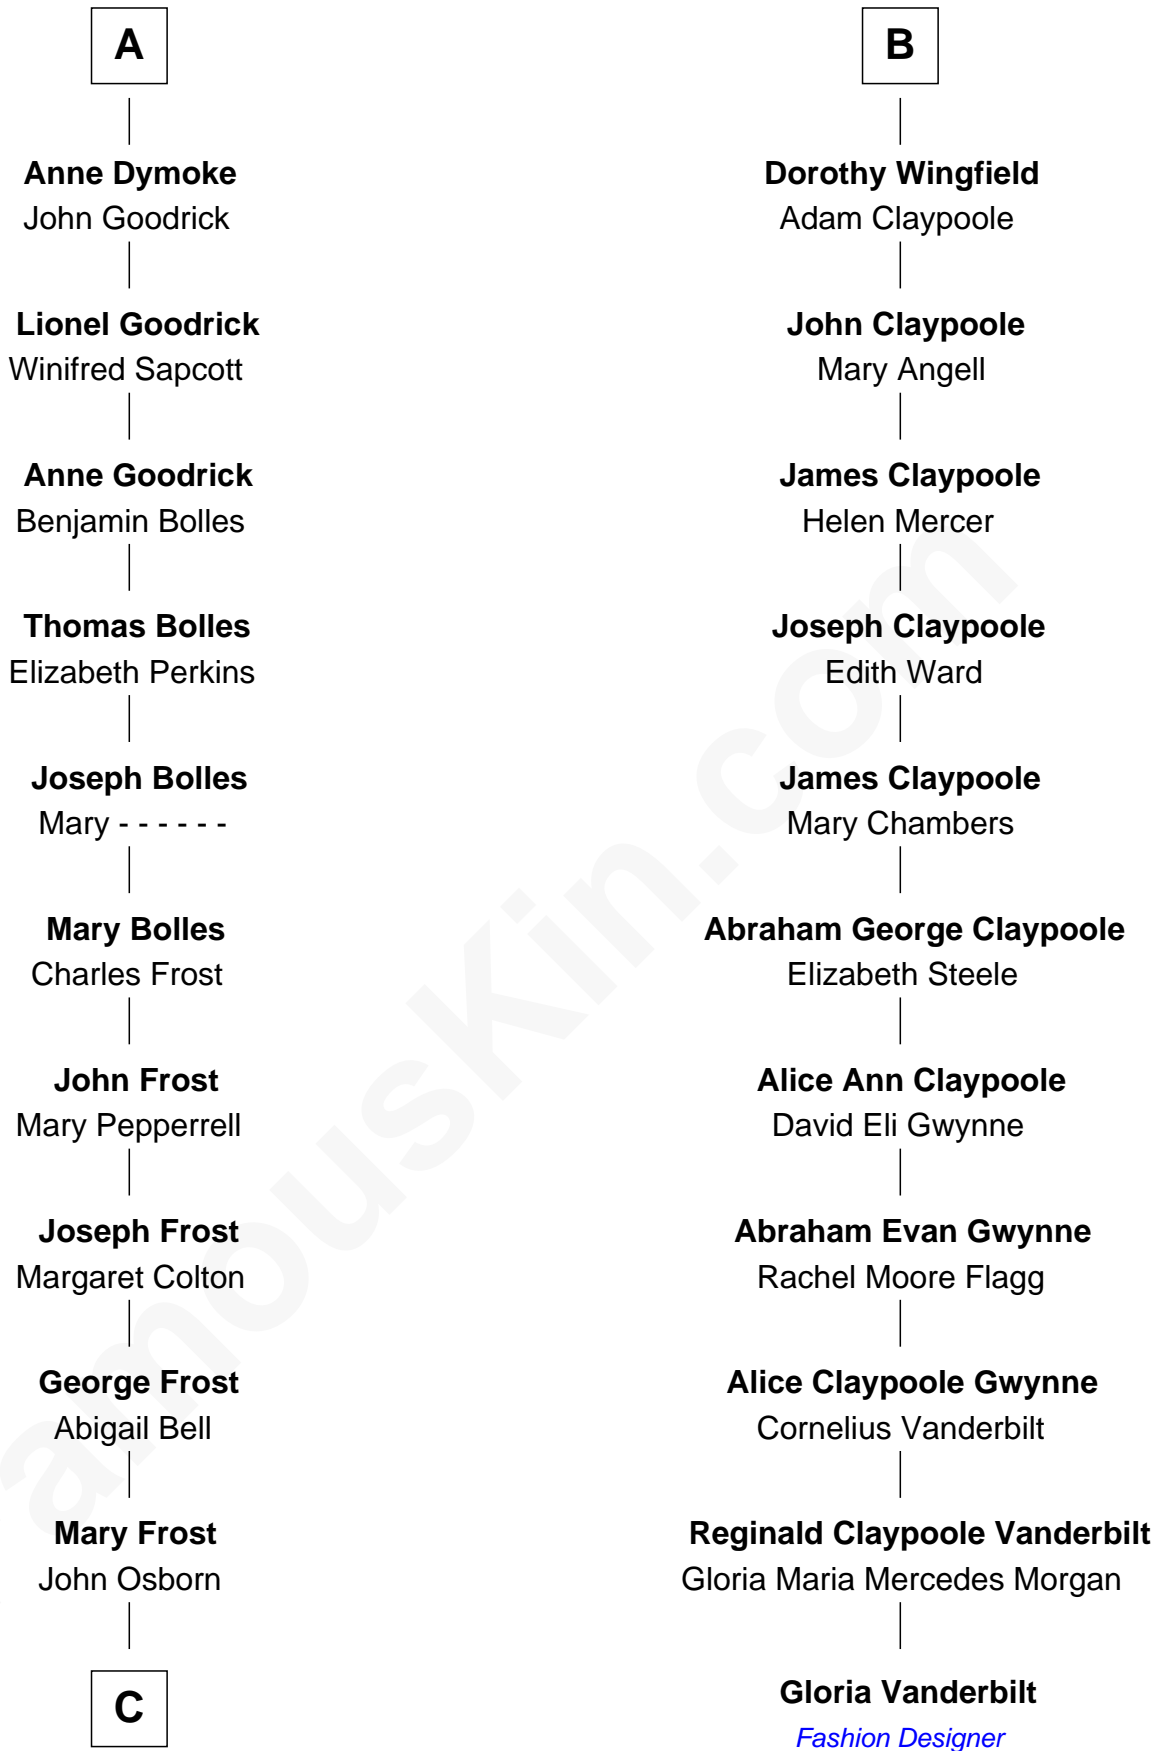

FamousKin.com

Relationship Chart of

Lucille Ball

TV Actress - "I Love Lucy"

17th cousin 4 times removed of

Gloria Vanderbilt

Fashion Designer

Bartholomew de Badlesmere

Elizabeth de Badlesmere

Sir William de Bohun

Elizabeth de Bohun

Sir Richard Fitzalan

Elizabeth Fitzalan

Sir Robert Goushill

Elizabeth Goushill

Sir Robert Wingfield

Sir Henry Wingfield

Elizabeth Rookes

Robert Wingfield

Margery Quarles

Robert Wingfield

Elizabeth Cecil

B

C

—
Sally Bennet Osborn

Newman Durrell

—
George Osborn Durrell

Anne Jane Jewell

—
Nellie Rebecca Durrell

Jasper Clinton Ball

—
Henry Durrell Ball

Desiree Evelyn Hunt