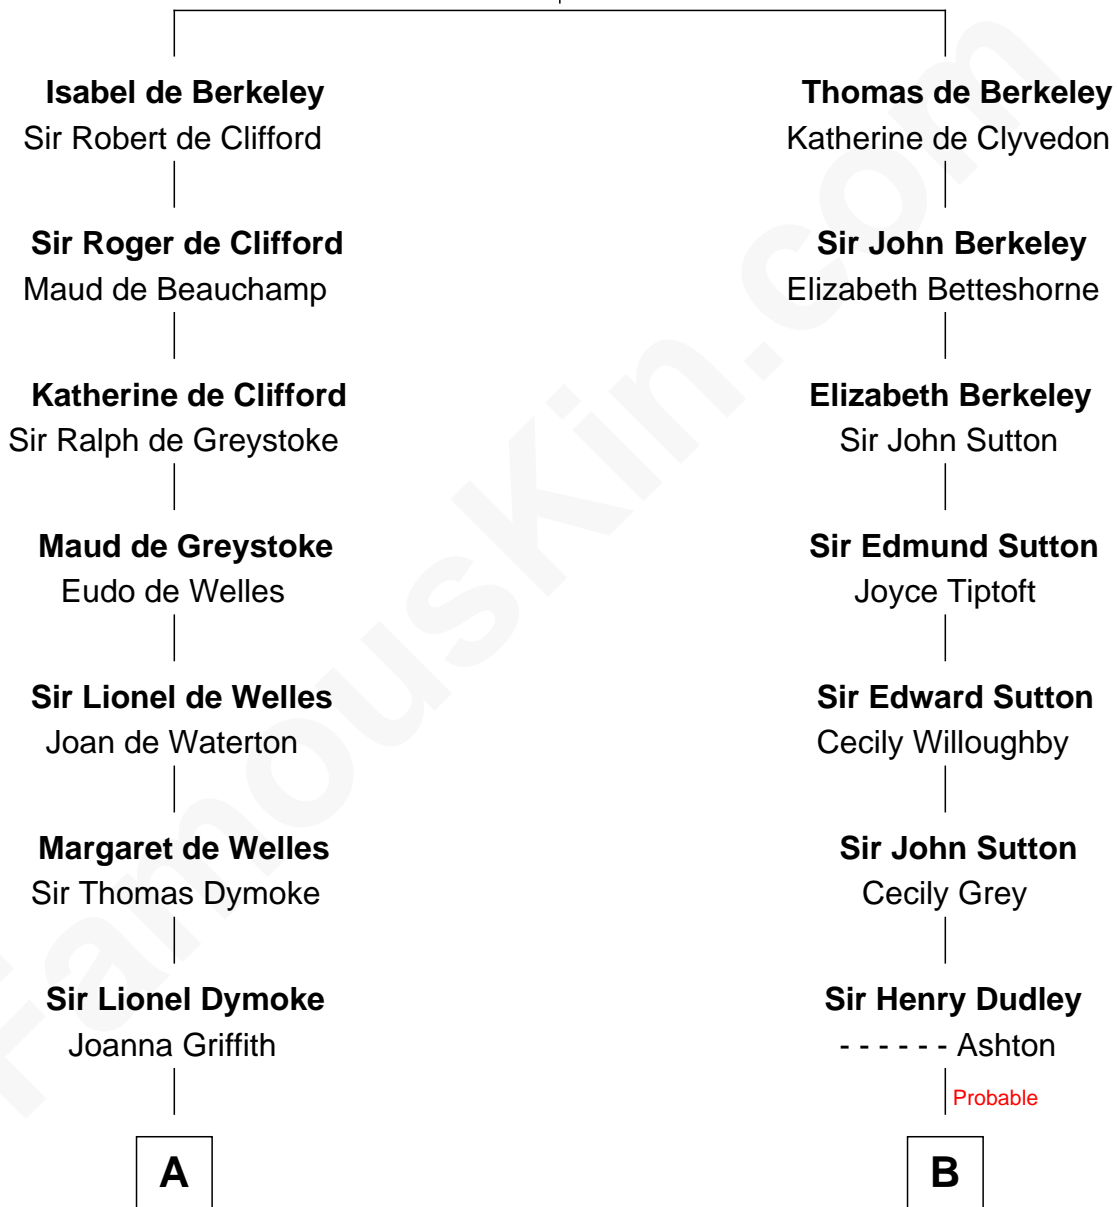

# FamousKin.com Relationship Chart of

**Lucille Ball**

*TV Actress - "I Love Lucy"*

21st cousin of

**Kate Upton**

*Sports Illustrated Swimsuit Cover Model*

**Sir Maurice de Berkeley**

Eve la Zouche

**C**

**Sally Bennet Osborn**

Newman Durrell

**George Osborn Durrell**

Anne Jane Jewell

**Nellie Rebecca Durrell**

Jasper Clinton Ball

**Henry Durrell Ball**

Desiree Evelyn Hunt

**Lucille Ball**

*TV Actress - "I Love Lucy"*

**D**

**William Chester Tyler**

Laura Leland Brooks

**Margaret Hastings Tyler**

Charles Henry Vial