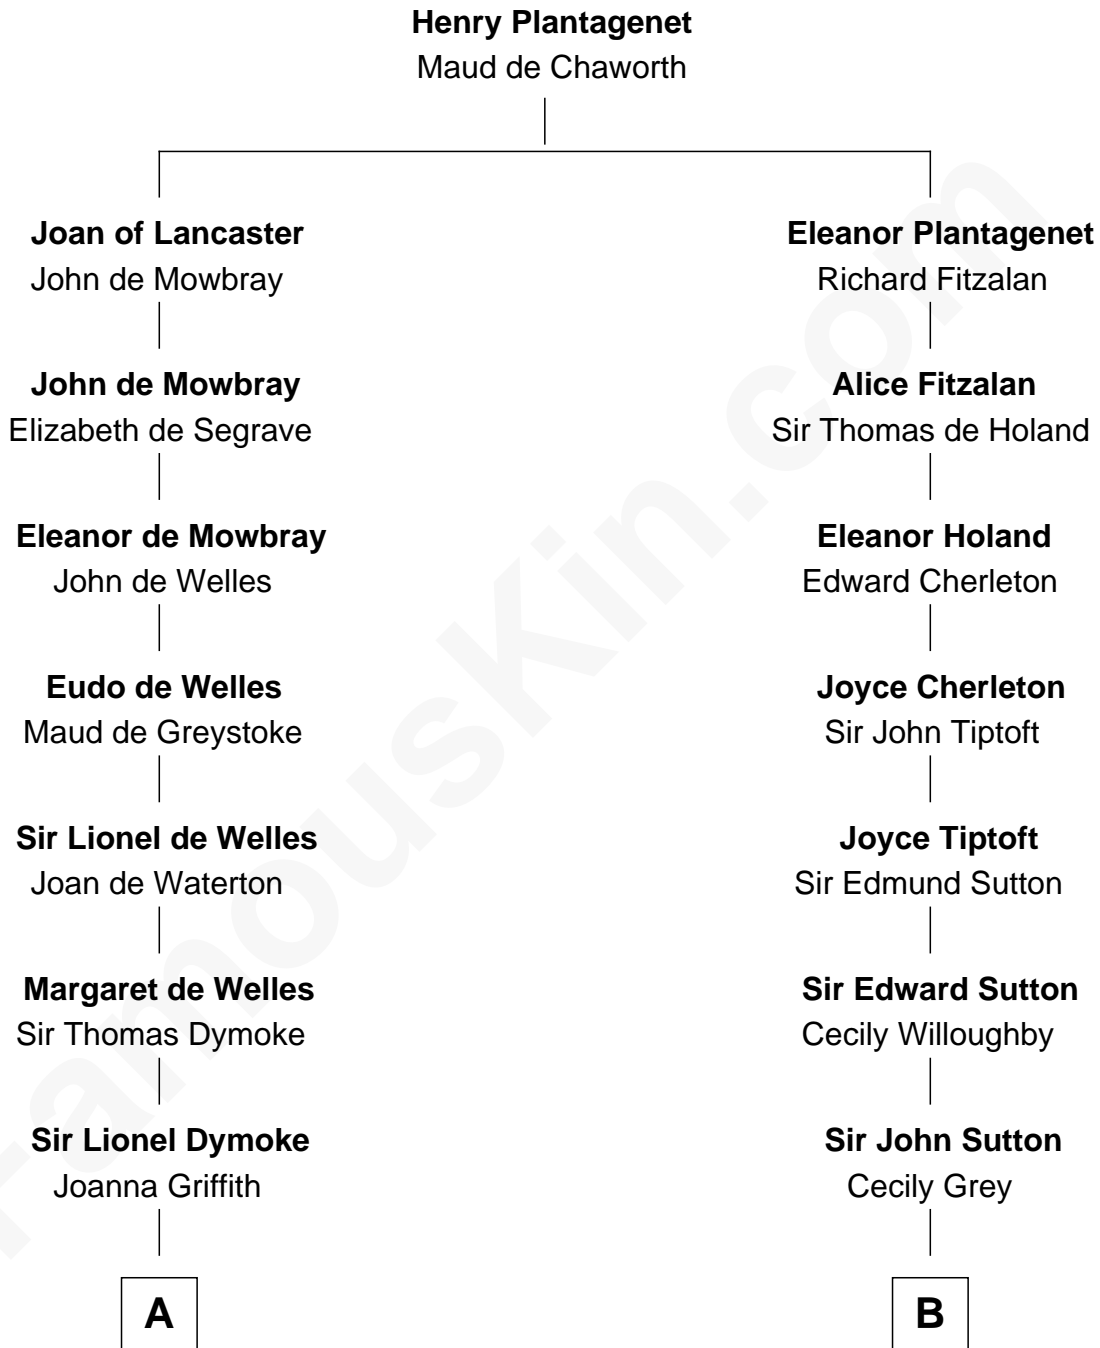

FamousKin.com

Relationship Chart of

Lucille Ball

TV Actress - "I Love Lucy"

14th cousin 7 times removed of

John Langdon

Signer of the U.S. Constitution

C

—
Sally Bennet Osborn

Newman Durrell

—
George Osborn Durrell

Anne Jane Jewell

—
Nellie Rebecca Durrell

Jasper Clinton Ball

—
Henry Durrell Ball

Desiree Evelyn Hunt