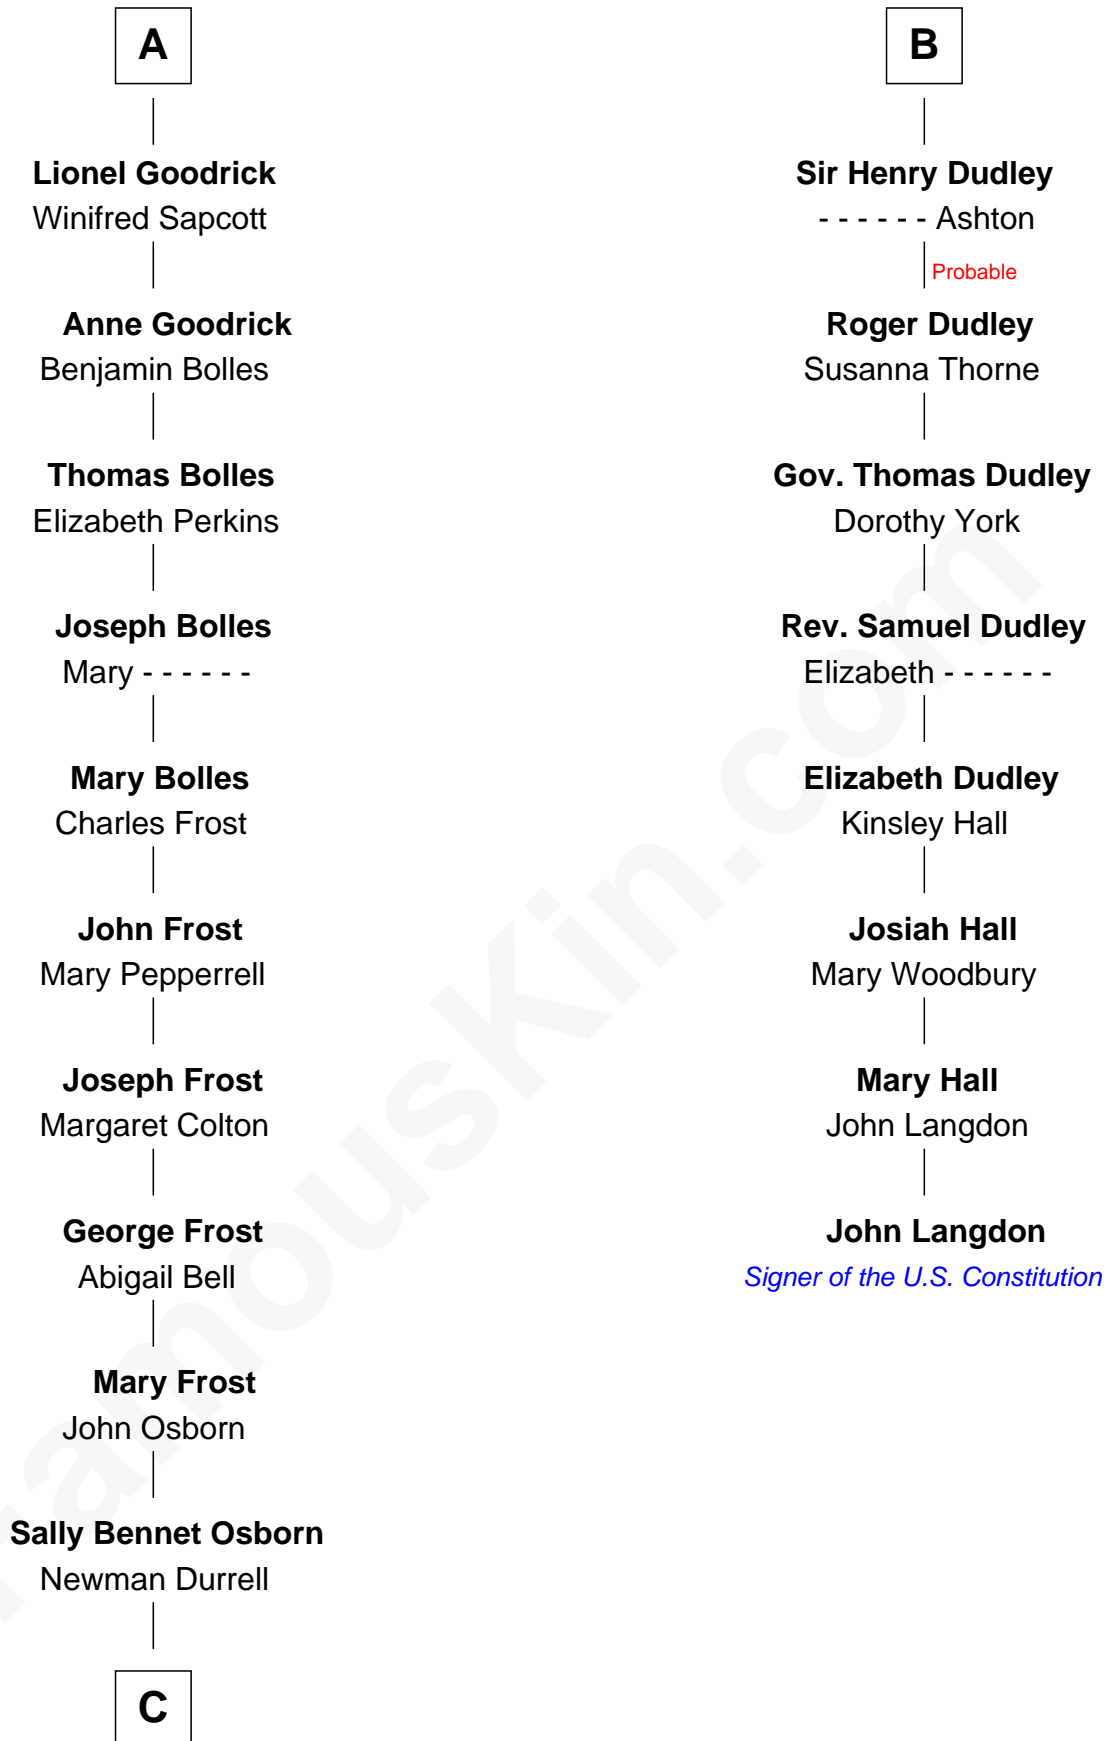

FamousKin.com

Relationship Chart of

Lucille Ball

TV Actress - "I Love Lucy"

14th cousin 6 times removed of

John Langdon

Signer of the U.S. Constitution

C

George Osborn Durrell

Anne Jane Jewell

Nellie Rebecca Durrell

Jasper Clinton Ball

Henry Durrell Ball

Desiree Evelyn Hunt

Lucille Ball

TV Actress - "I Love Lucy"