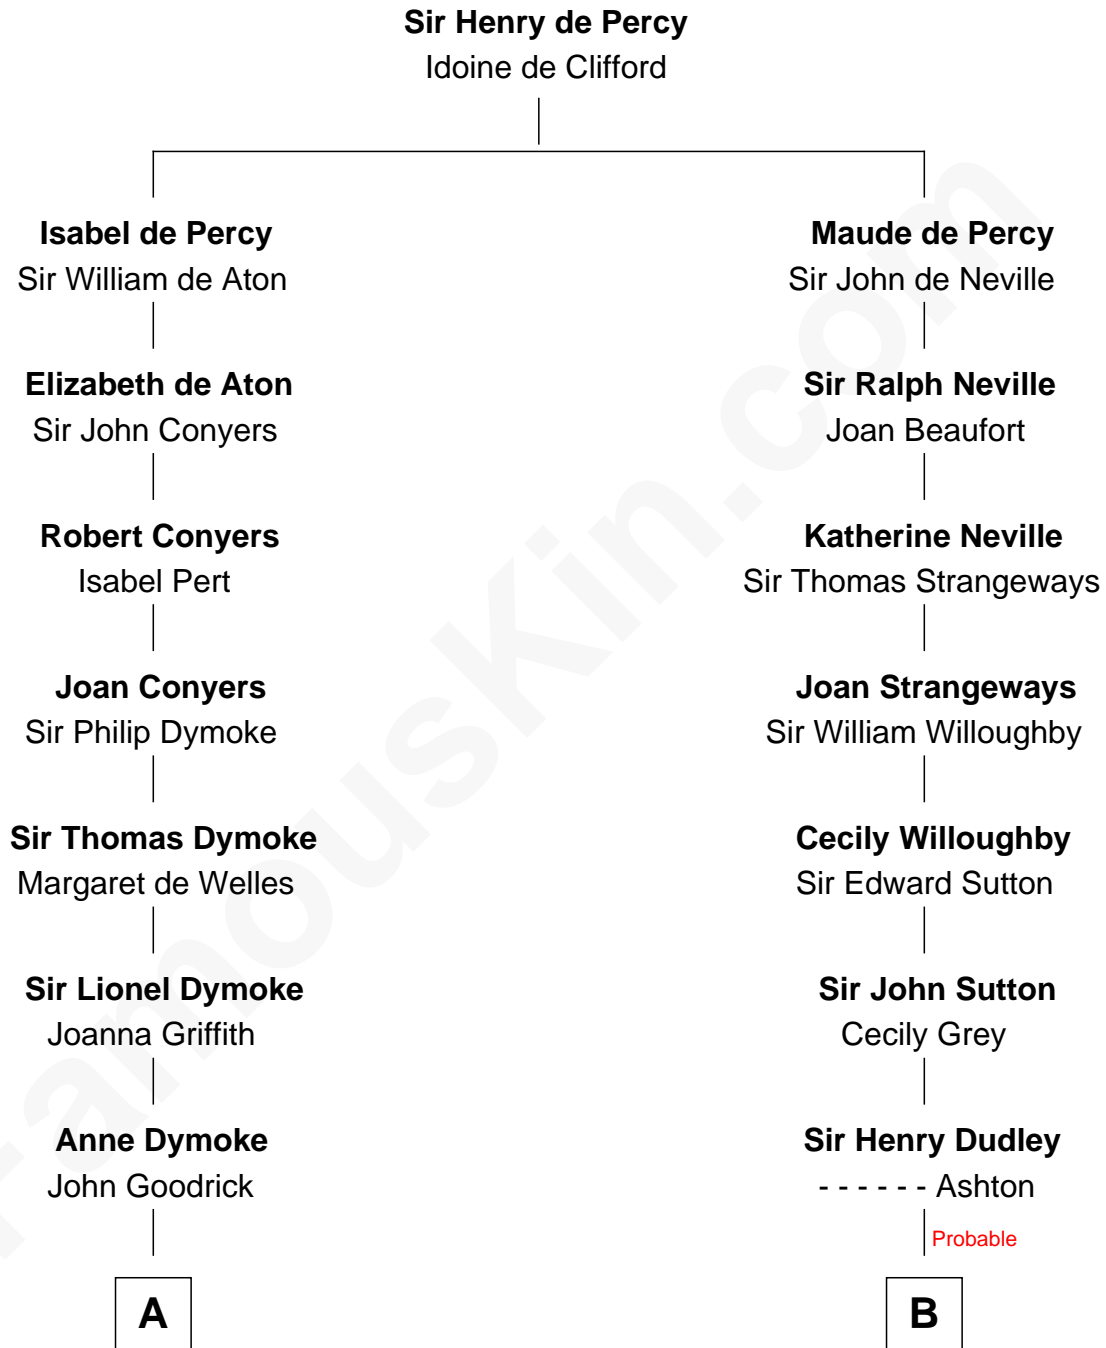

FamousKin.com

Relationship Chart of

Lucille Ball

TV Actress - "I Love Lucy"

13th cousin 7 times removed of

John Langdon

Signer of the U.S. Constitution

C

George Osborn Durrell

Anne Jane Jewell

Nellie Rebecca Durrell

Jasper Clinton Ball

Henry Durrell Ball

Desiree Evelyn Hunt

Lucille Ball

TV Actress - "I Love Lucy"