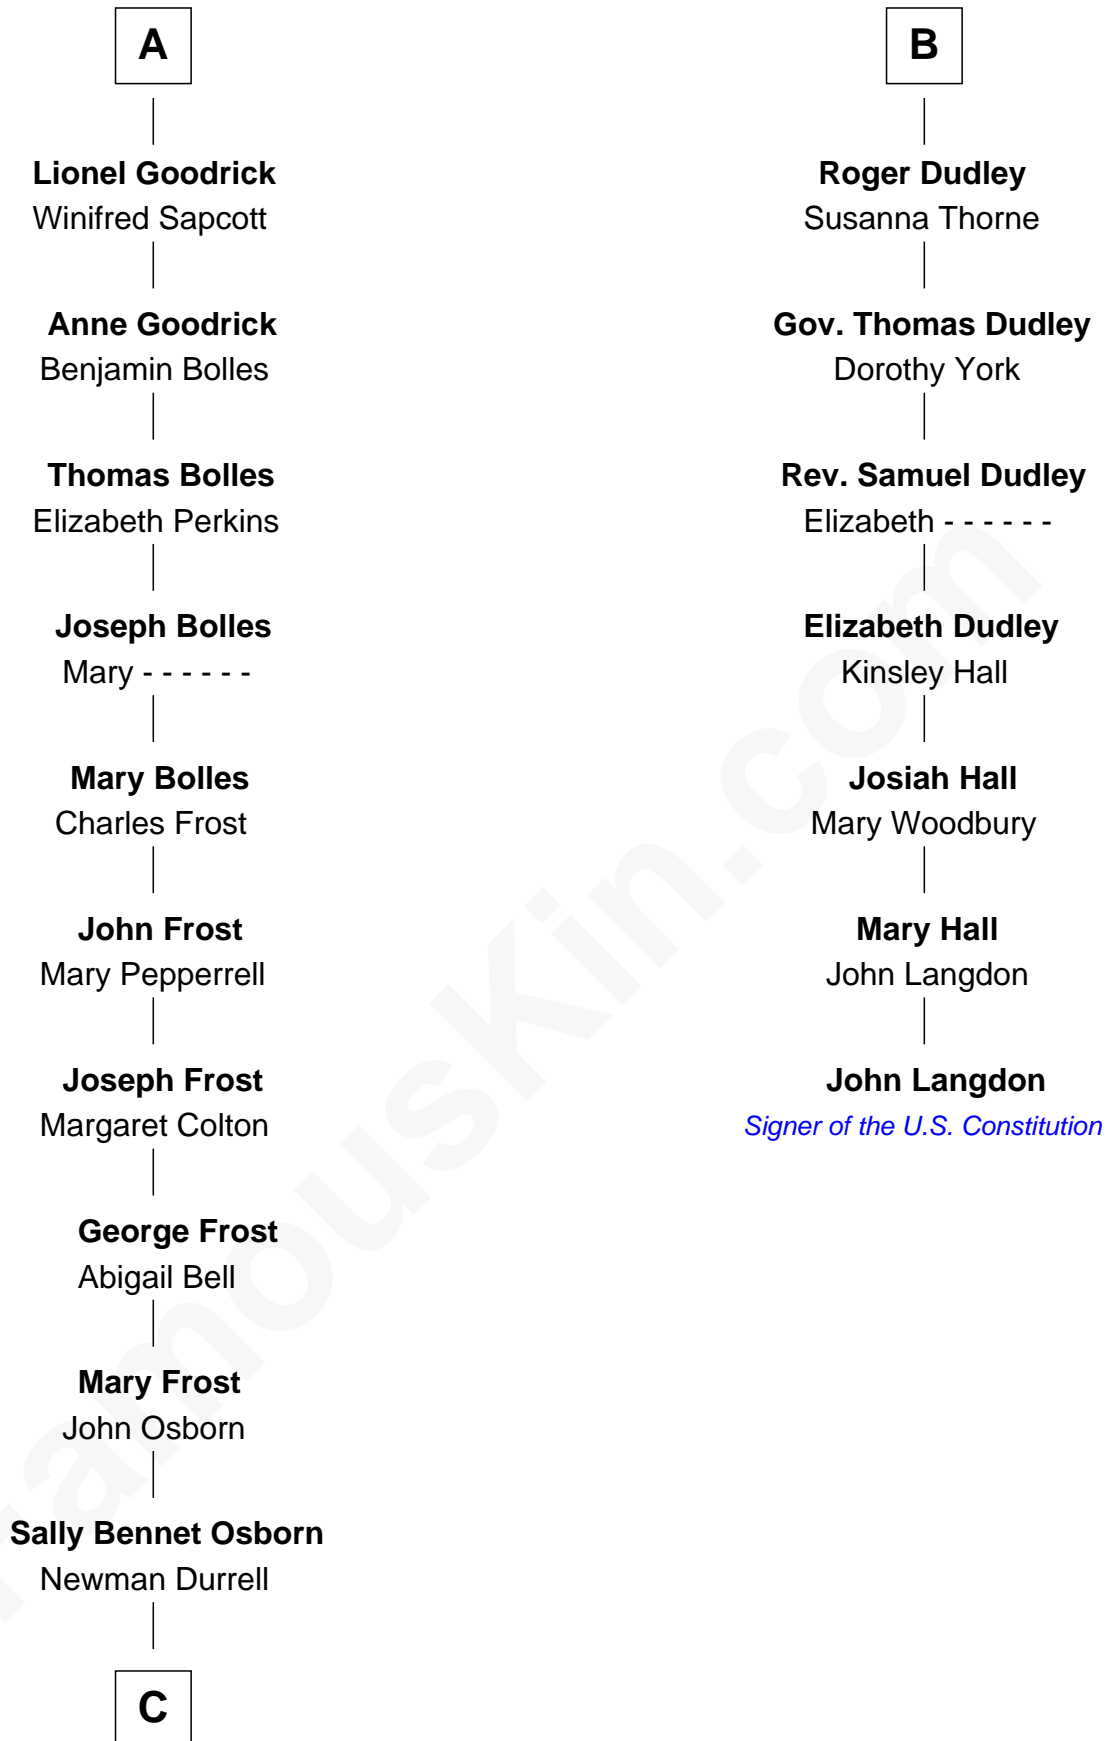

FamousKin.com

Relationship Chart of

Lucille Ball

TV Actress - "I Love Lucy"

13th cousin 7 times removed of

John Langdon

Signer of the U.S. Constitution

C

George Osborn Durrell

Anne Jane Jewell

Nellie Rebecca Durrell

Jasper Clinton Ball

Henry Durrell Ball

Desiree Evelyn Hunt

Lucille Ball

TV Actress - "I Love Lucy"