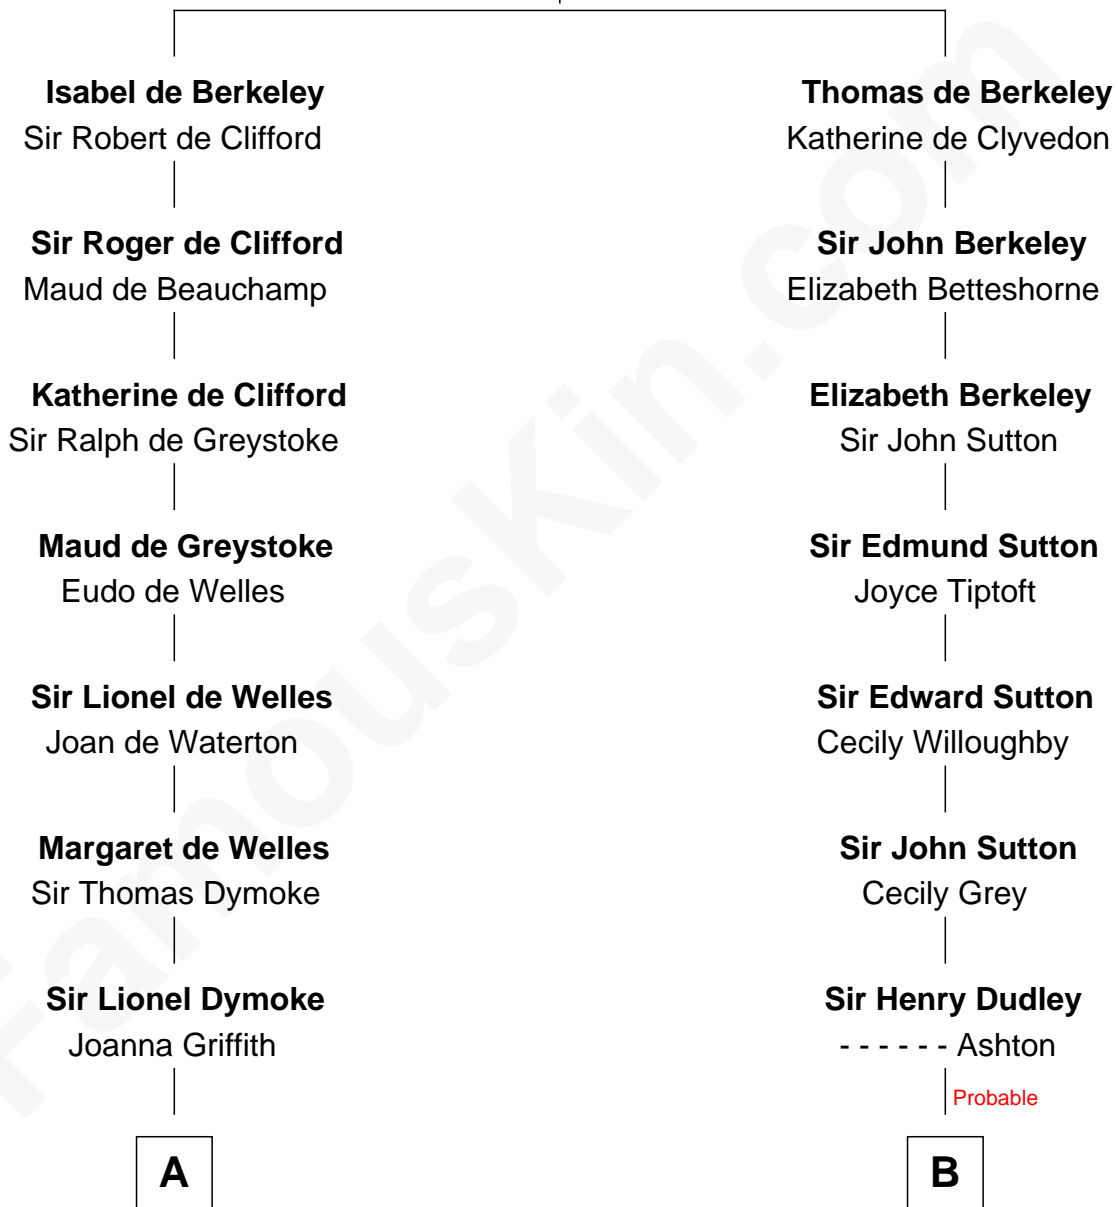

## Relationship Chart of

### Lucille Ball

TV Actress - "I Love Lucy"

13th cousin 8 times removed of

### John Langdon

Signer of the U.S. Constitution

**Sir Maurice de Berkeley**

Eve la Zouche

**C**

—  
**Sally Bennet Osborn**

Newman Durrell

—  
**George Osborn Durrell**

Anne Jane Jewell

—  
**Nellie Rebecca Durrell**

Jasper Clinton Ball

—  
**Henry Durrell Ball**

Desiree Evelyn Hunt

—  
**Lucille Ball**

*TV Actress - "I Love Lucy"*

FamousKin.com