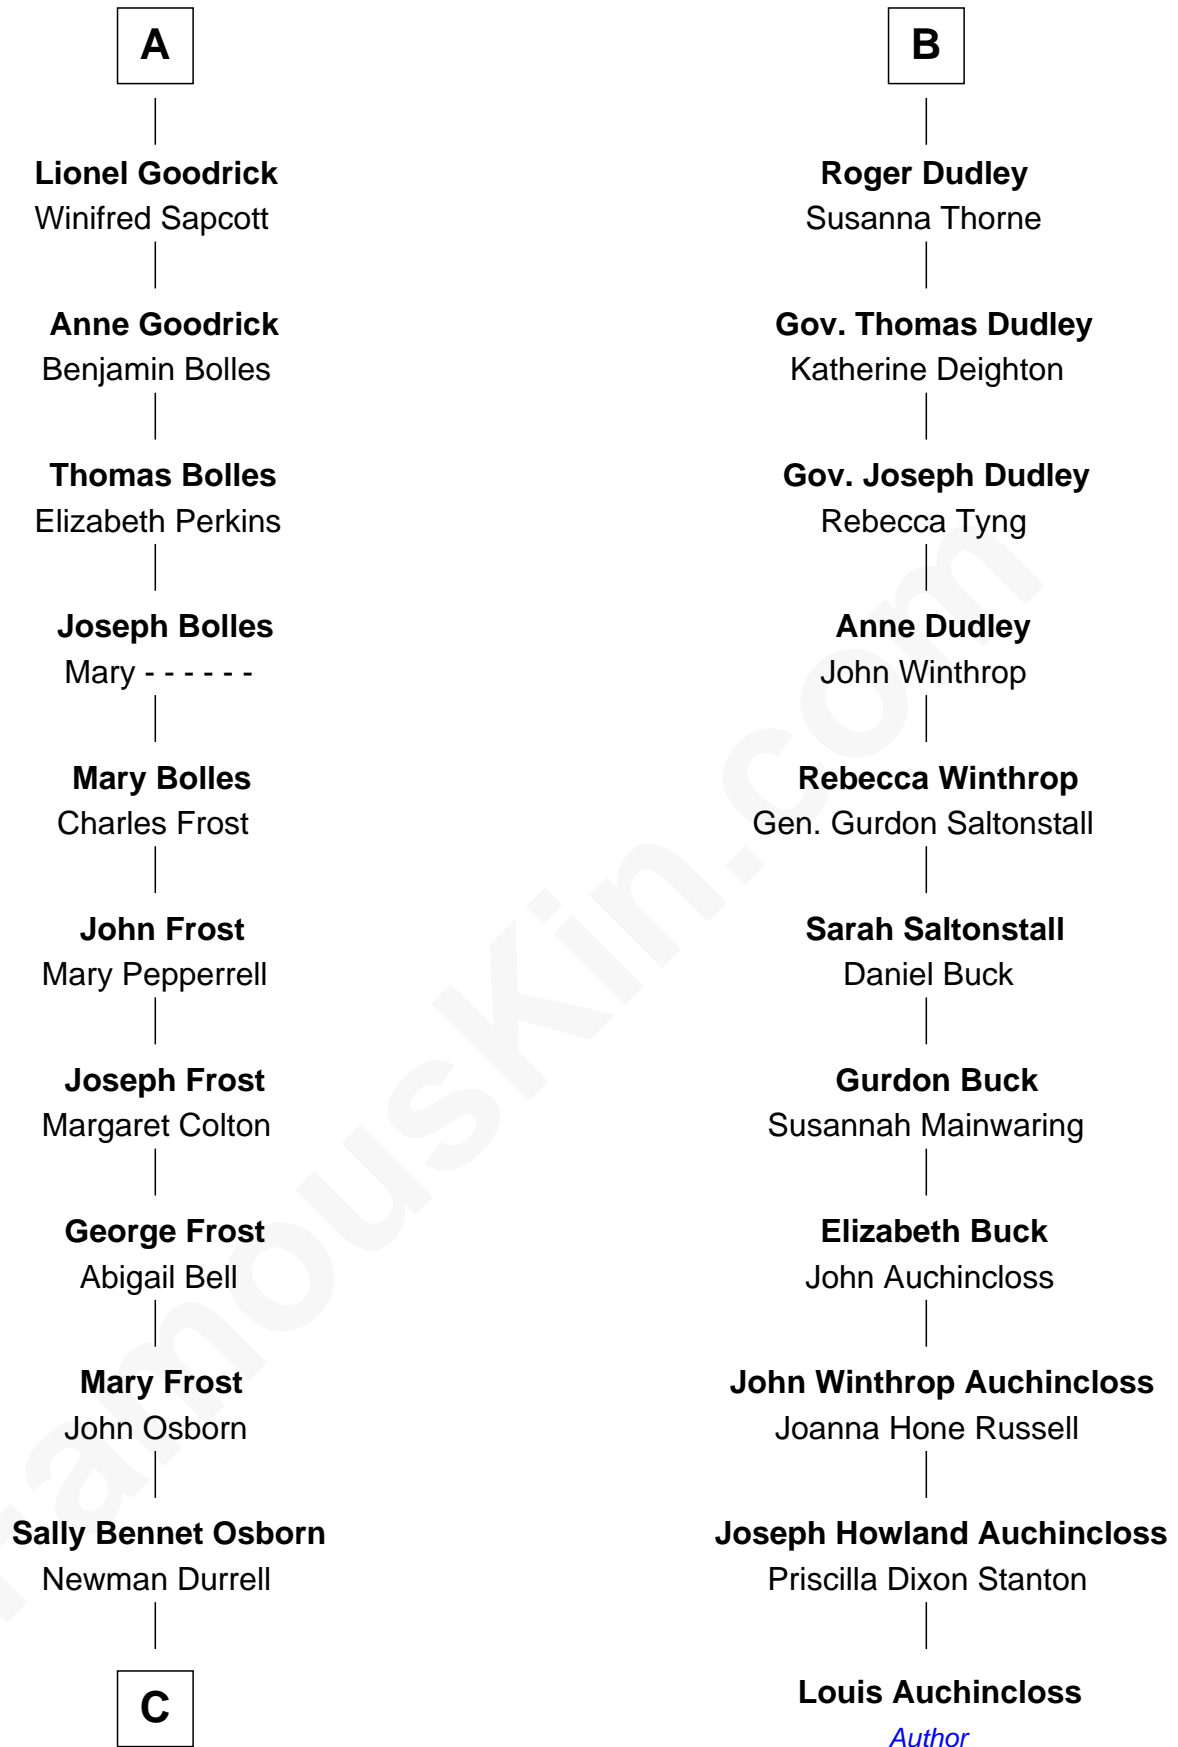

FamousKin.com Relationship Chart of Lucille Ball

TV Actress - "I Love Lucy"

17th cousin 3 times removed of

Louis Auchincloss

Author

C

George Osborn Durrell

Anne Jane Jewell

Nellie Rebecca Durrell

Jasper Clinton Ball

Henry Durrell Ball

Desiree Evelyn Hunt

Lucille Ball

TV Actress - "I Love Lucy"

FamousKin.com