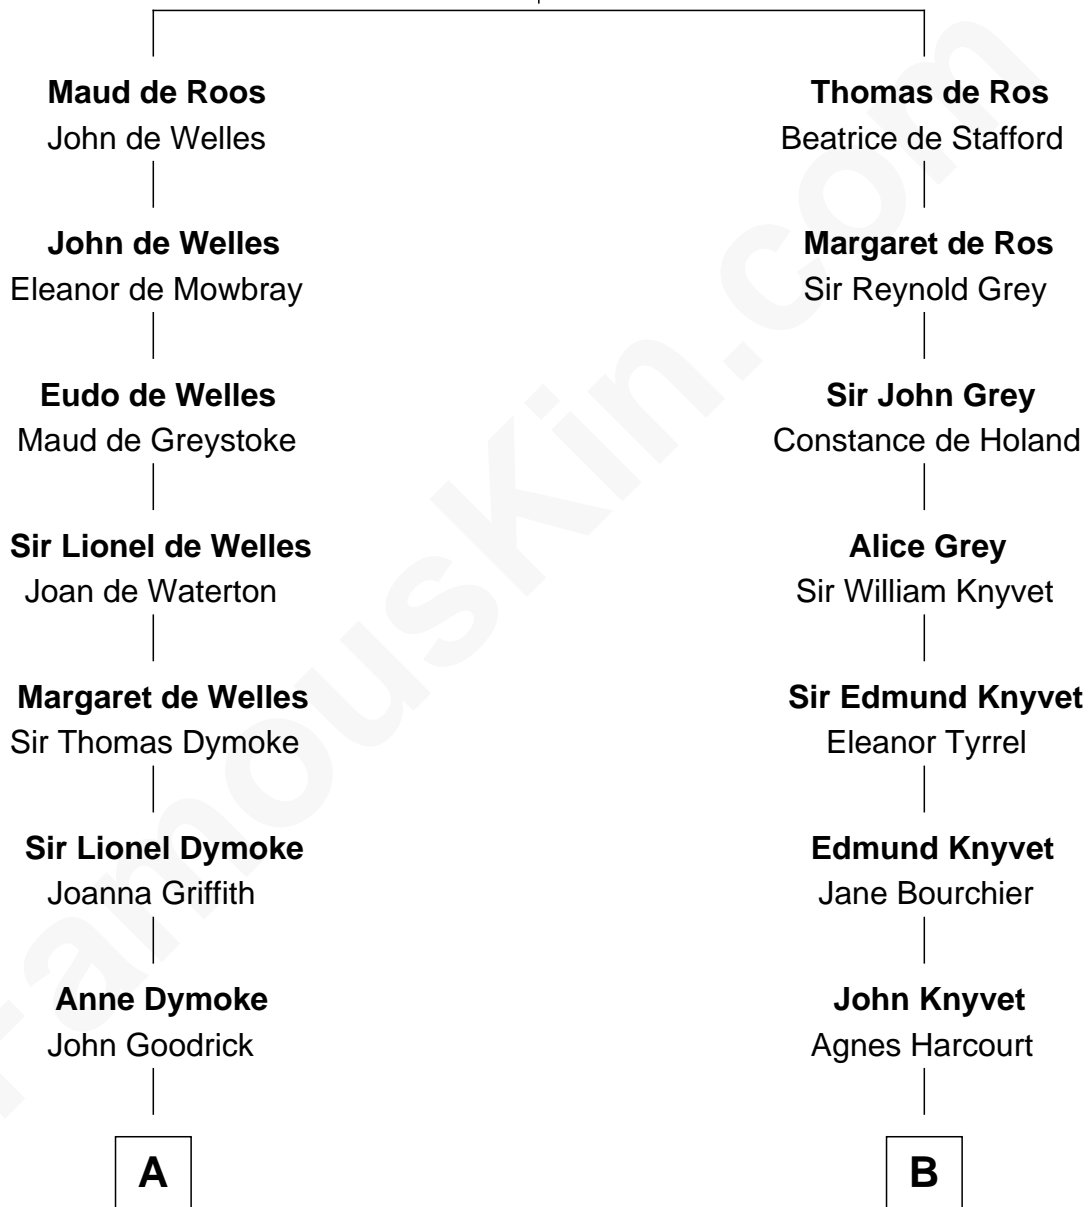

FamousKin.com

Relationship Chart of

Lucille Ball

TV Actress - "I Love Lucy"

18th cousin 2 times removed of

Louis Auchincloss

Author

Sir William de Ros
Margery de Badlesmere

FamousKin.com