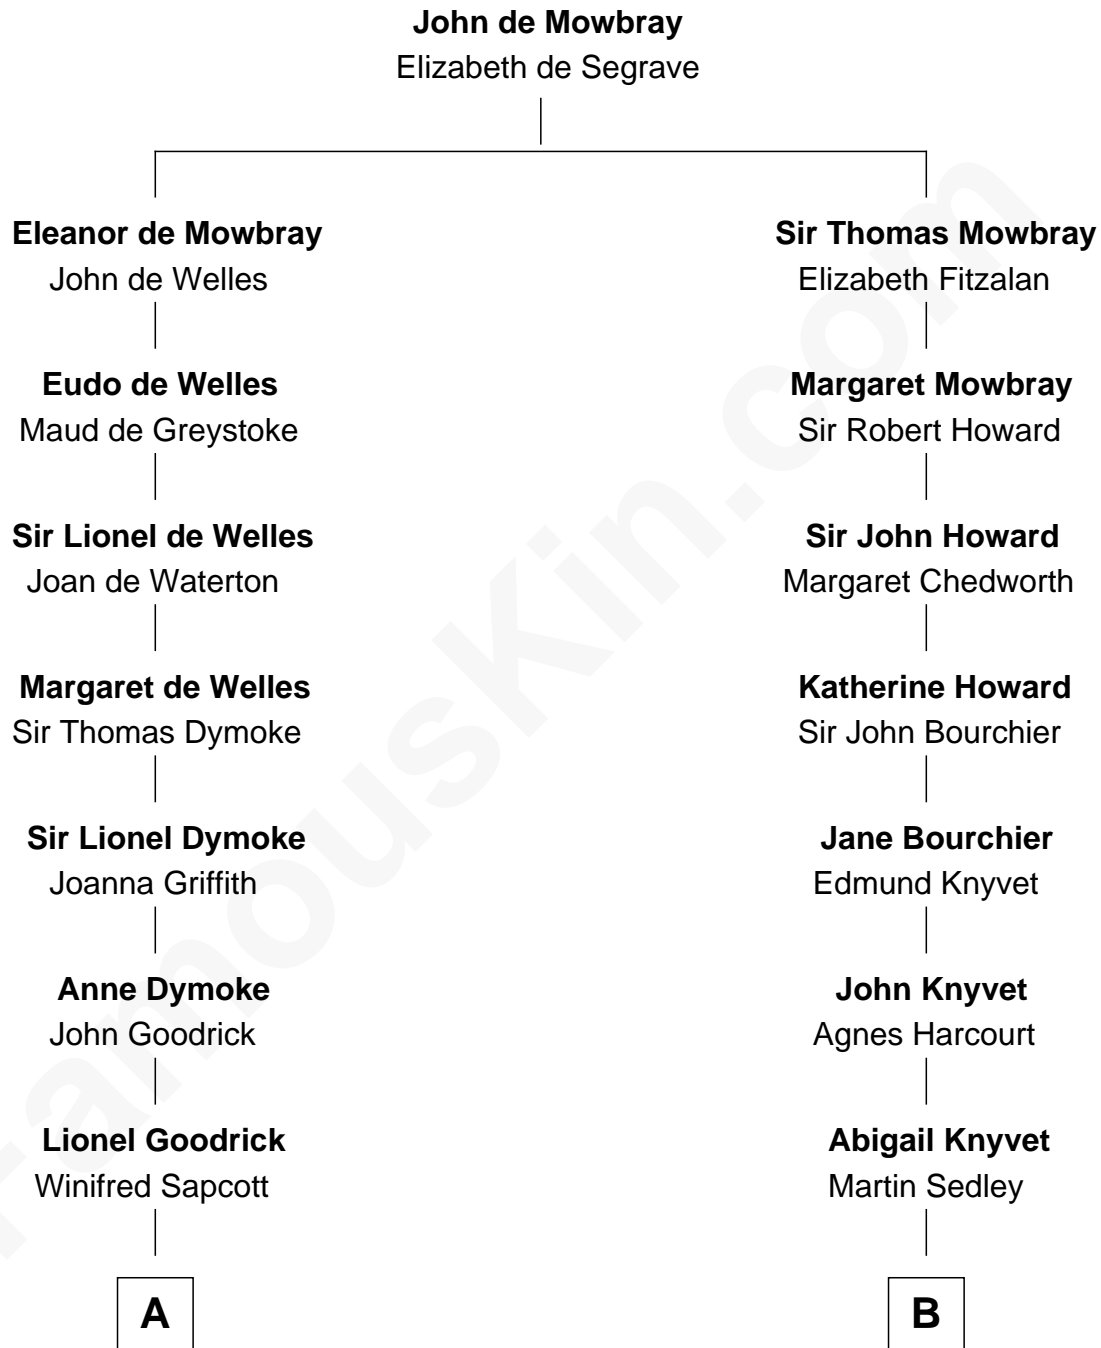

FamousKin.com

Relationship Chart of

Lucille Ball

TV Actress - "I Love Lucy"

17th cousin 2 times removed of

Louis Auchincloss

Author

C

—
Nellie Rebecca Durrell

Jasper Clinton Ball

—
Henry Durrell Ball

Desiree Evelyn Hunt

—
Lucille Ball

TV Actress - "I Love Lucy"

FamousKin.com