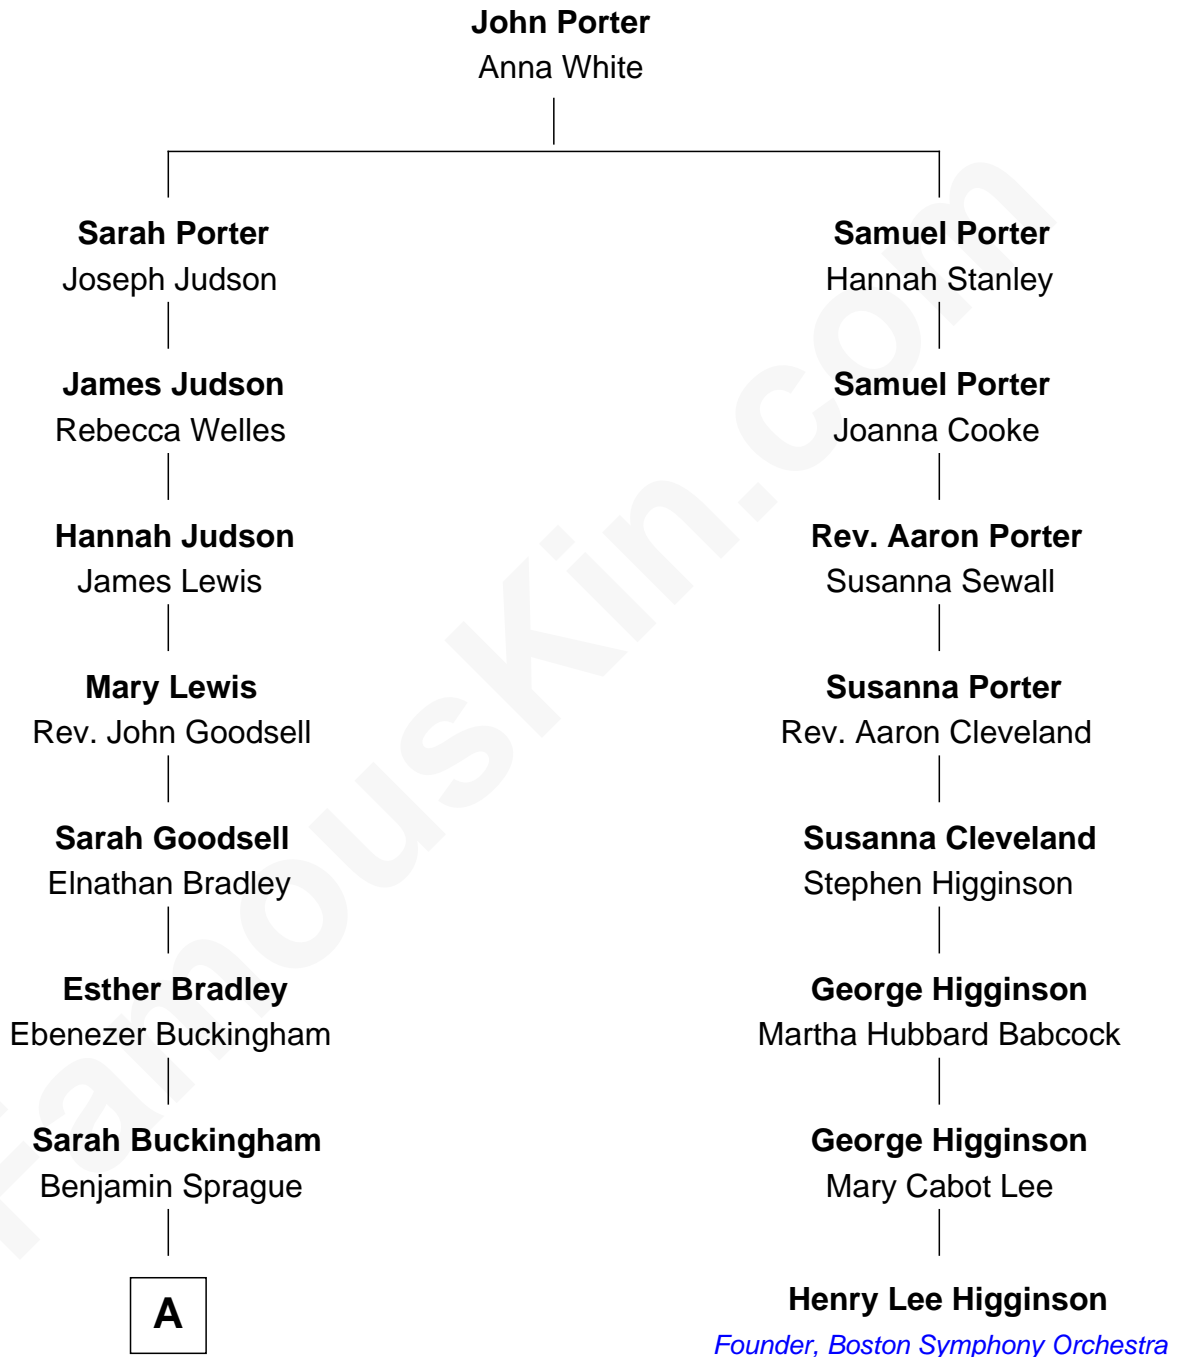

FamousKin.com

Relationship Chart of

Lucille Ball

TV Actress - "I Love Lucy"

7th cousin 4 times removed of

Henry Lee Higginson

Founder of the Boston Symphony Orchestra

A

James B. Sprague

Angeline S. Greene

Helen Sabina Sprague

William C Orcutt

Flora Belle Orcutt

Frederick Charles Hunt

Desiree Evelyn Hunt

Henry Durrell Ball

Lucille Ball

TV Actress - "I Love Lucy"