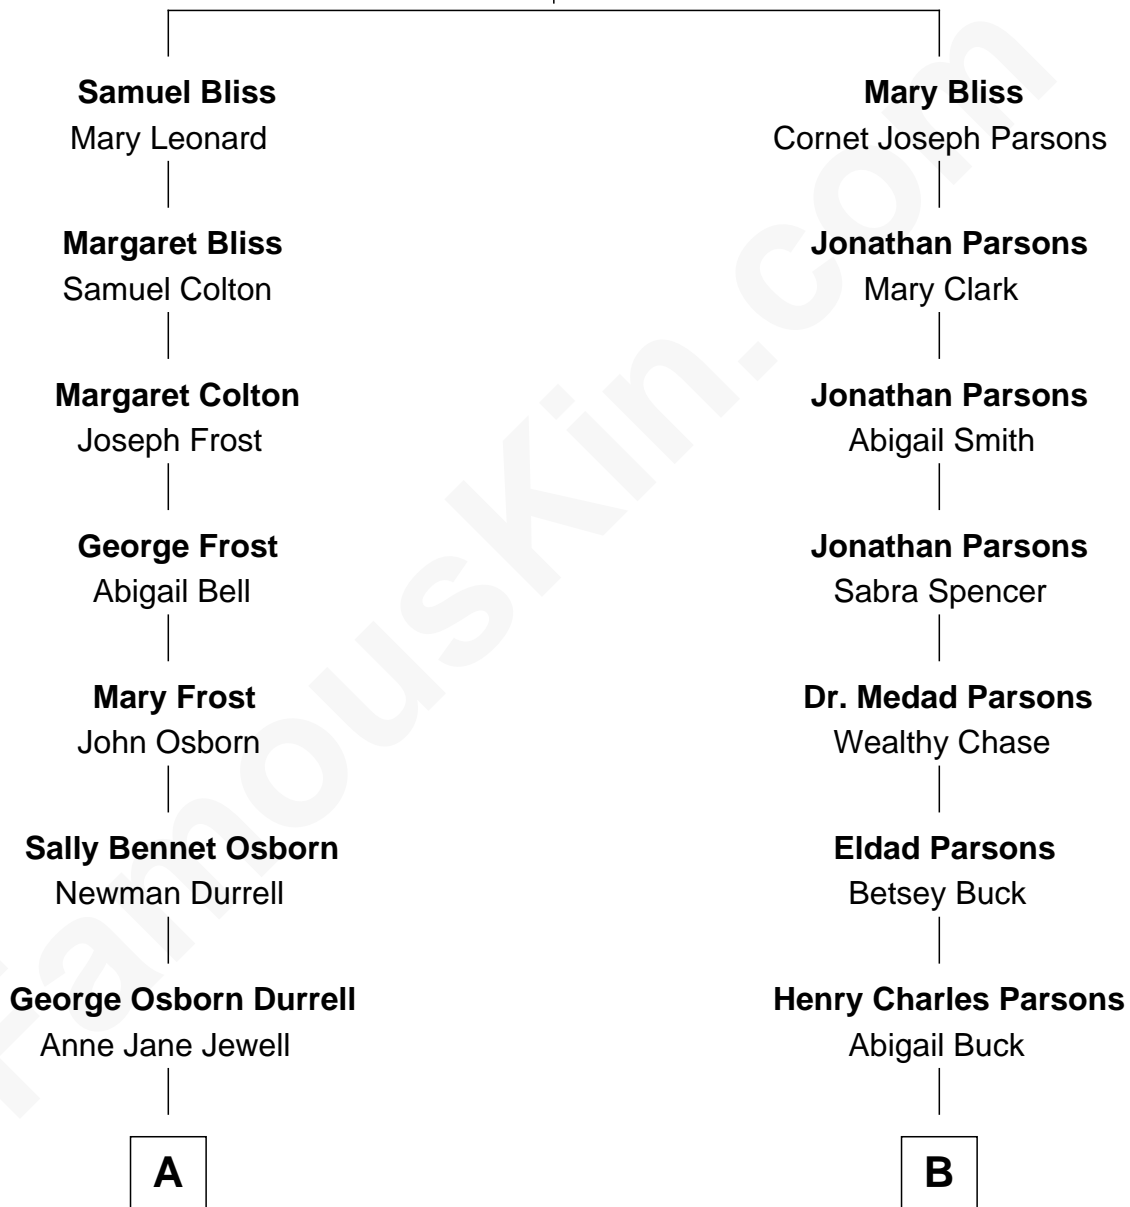

# FamousKin.com Relationship Chart of

**Lucille Ball**

*TV Actress - "I Love Lucy"*

9th cousin of

**John Wayne**

*Movie Actor*

**Thomas Bliss**  
Margaret Hulins

**A**

**Nellie Rebecca Durrell**

Jasper Clinton Ball

**Henry Durrell Ball**

Desiree Evelyn Hunt

**Lucille Ball**

*TV Actress - "I Love Lucy"*

**B**

**Wealthy Chase Parsons**

Marion Mitchell Morrison

**Clyde Leonard Morrison**

Mary Alberta Brown

**John Wayne**

*Movie Actor*

FamousKin.com