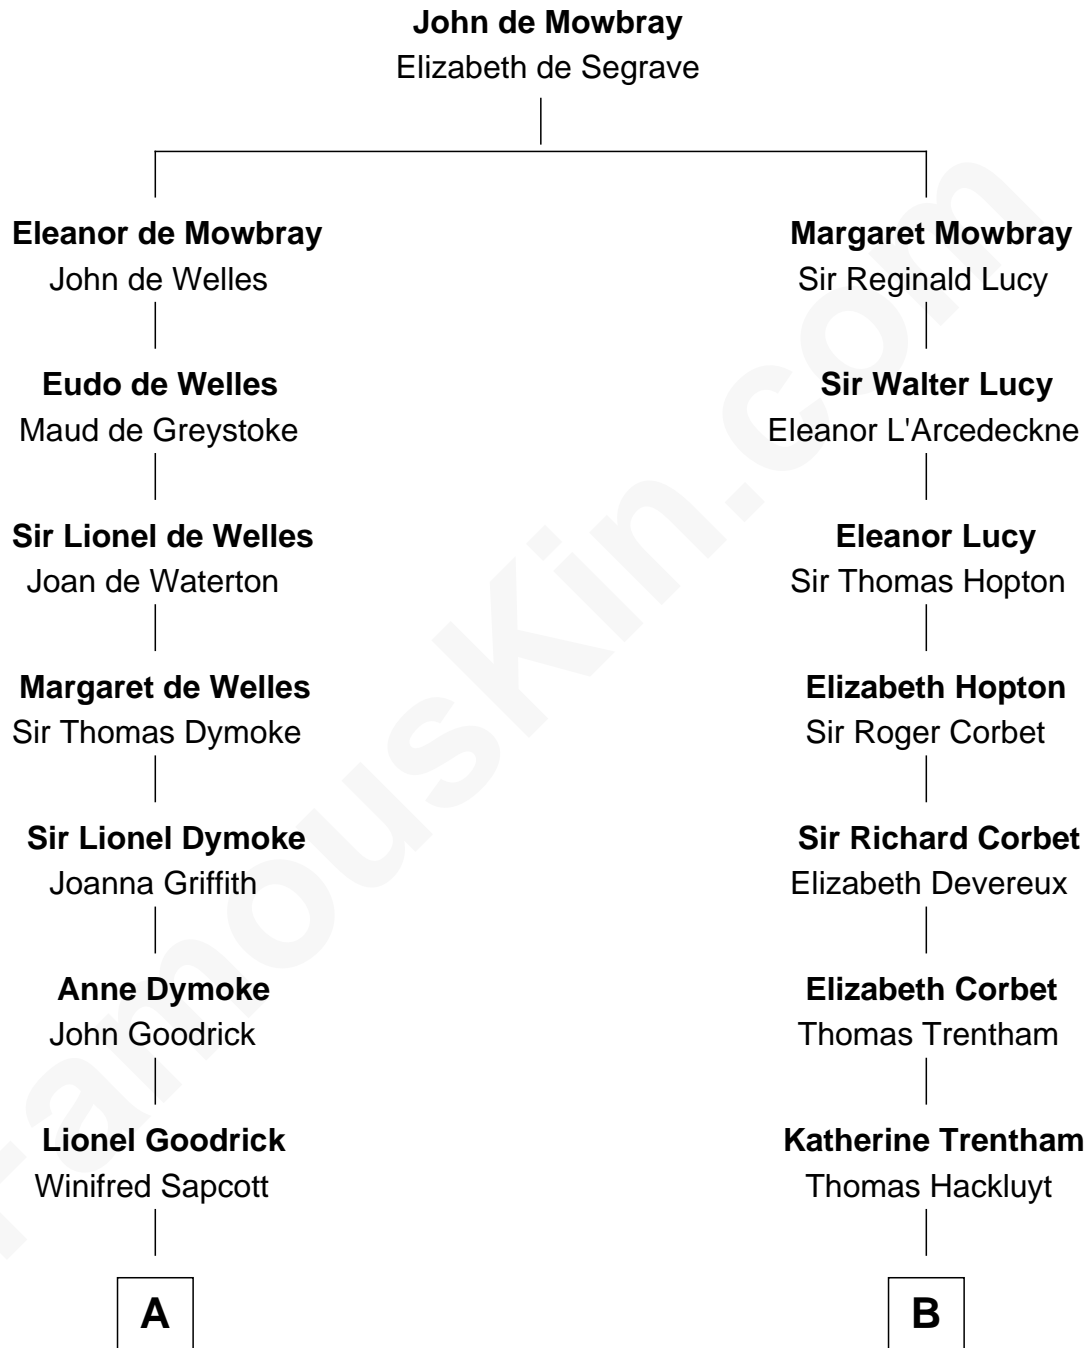

FamousKin.com

Relationship Chart of

Lucille Ball

TV Actress - "I Love Lucy"

18th cousin 1 time removed of

Orson Welles

Radio, Stage, and Movie Actor

FamousKin.com