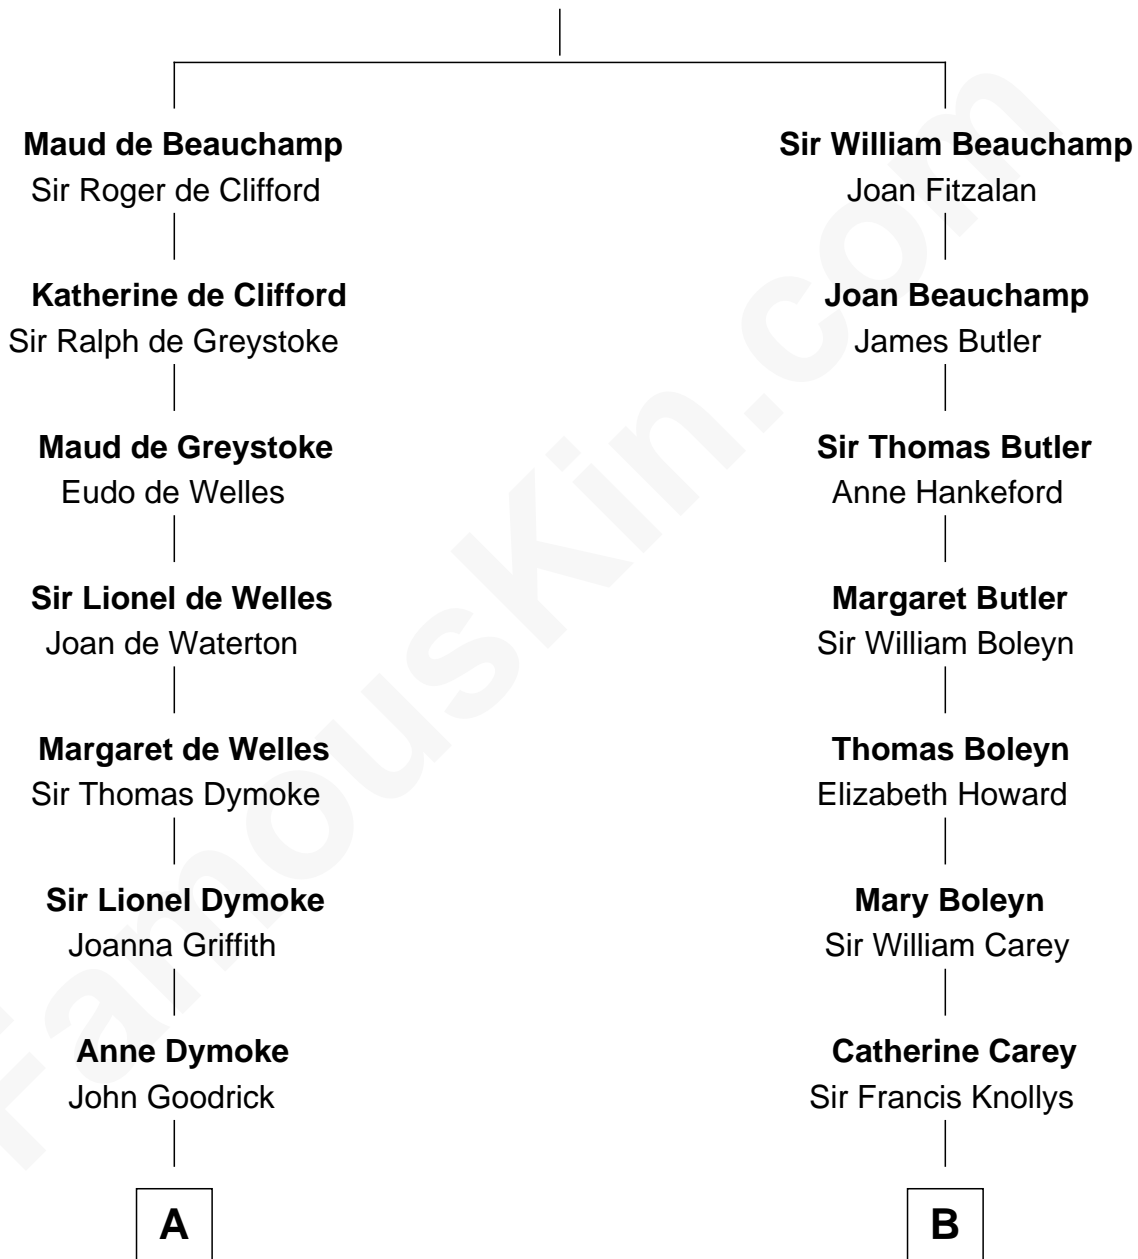

FamousKin.com

Relationship Chart of

Lucille Ball

TV Actress - "I Love Lucy"

15th cousin 5 times removed of

Charles Darwin

Theory of Evolution

Sir Thomas de Beauchamp

Katherine de Mortimer

C

George Osborn Durrell

Anne Jane Jewell

Nellie Rebecca Durrell

Jasper Clinton Ball

Henry Durrell Ball

Desiree Evelyn Hunt