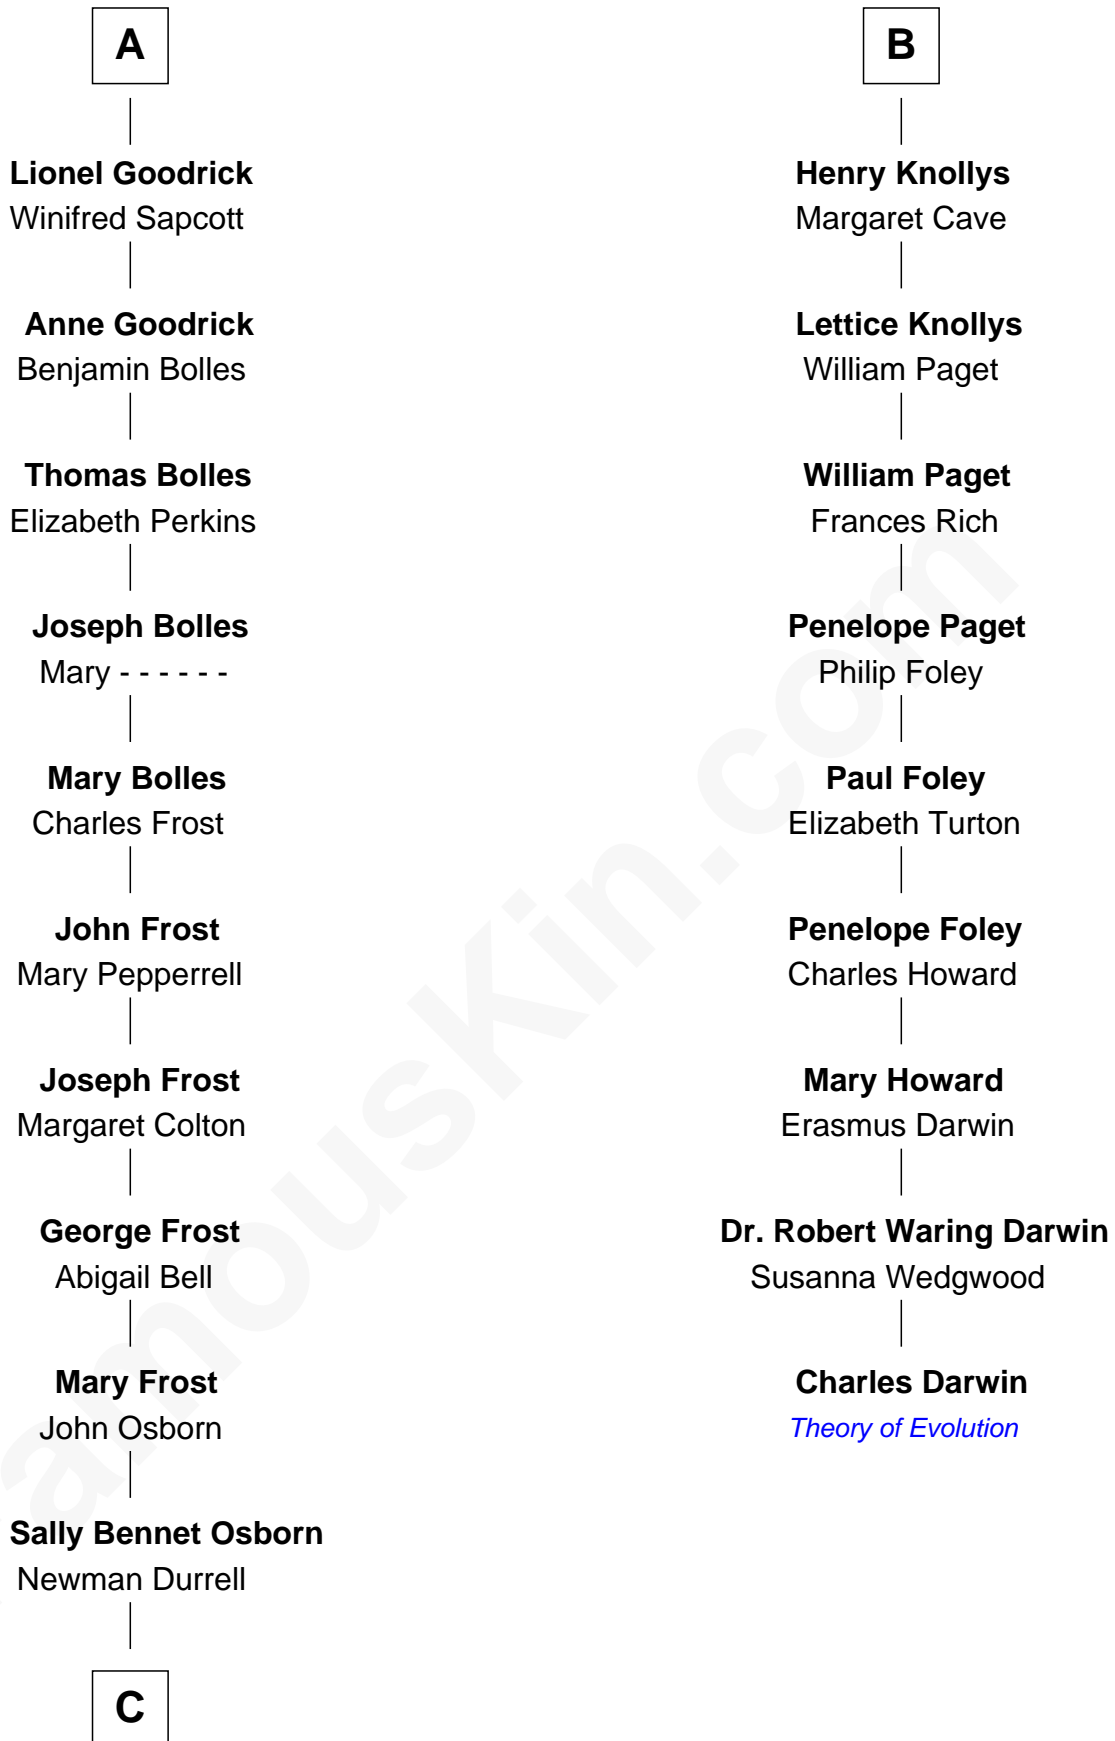

FamousKin.com

Relationship Chart of

Lucille Ball

TV Actress - "I Love Lucy"

15th cousin 5 times removed of

Charles Darwin

Theory of Evolution

Sir Thomas de Beauchamp

Katherine de Mortimer

C

George Osborn Durrell

Anne Jane Jewell

Nellie Rebecca Durrell

Jasper Clinton Ball

Henry Durrell Ball

Desiree Evelyn Hunt