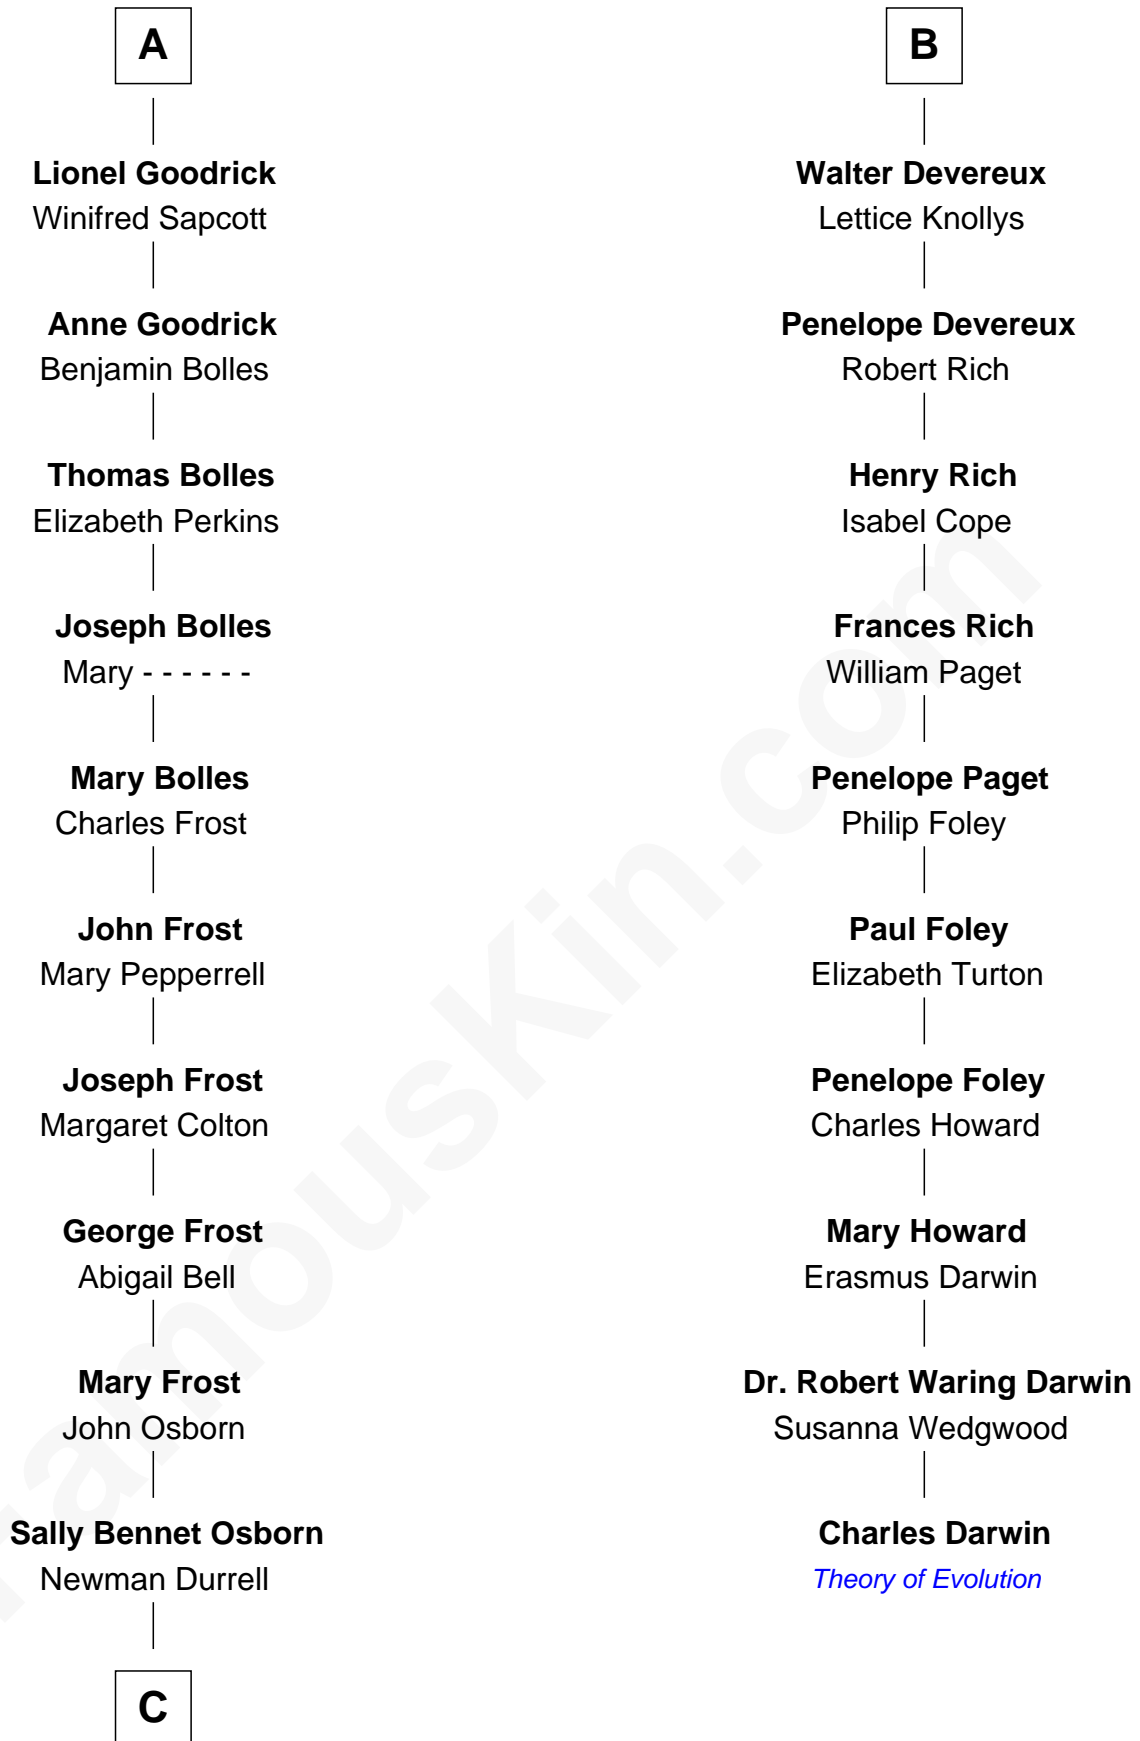

FamousKin.com

Relationship Chart of

Lucille Ball

TV Actress - "I Love Lucy"

16th cousin 4 times removed of

Charles Darwin

Theory of Evolution

C

George Osborn Durrell

Anne Jane Jewell

Nellie Rebecca Durrell

Jasper Clinton Ball

Henry Durrell Ball

Desiree Evelyn Hunt

Lucille Ball

TV Actress - "I Love Lucy"