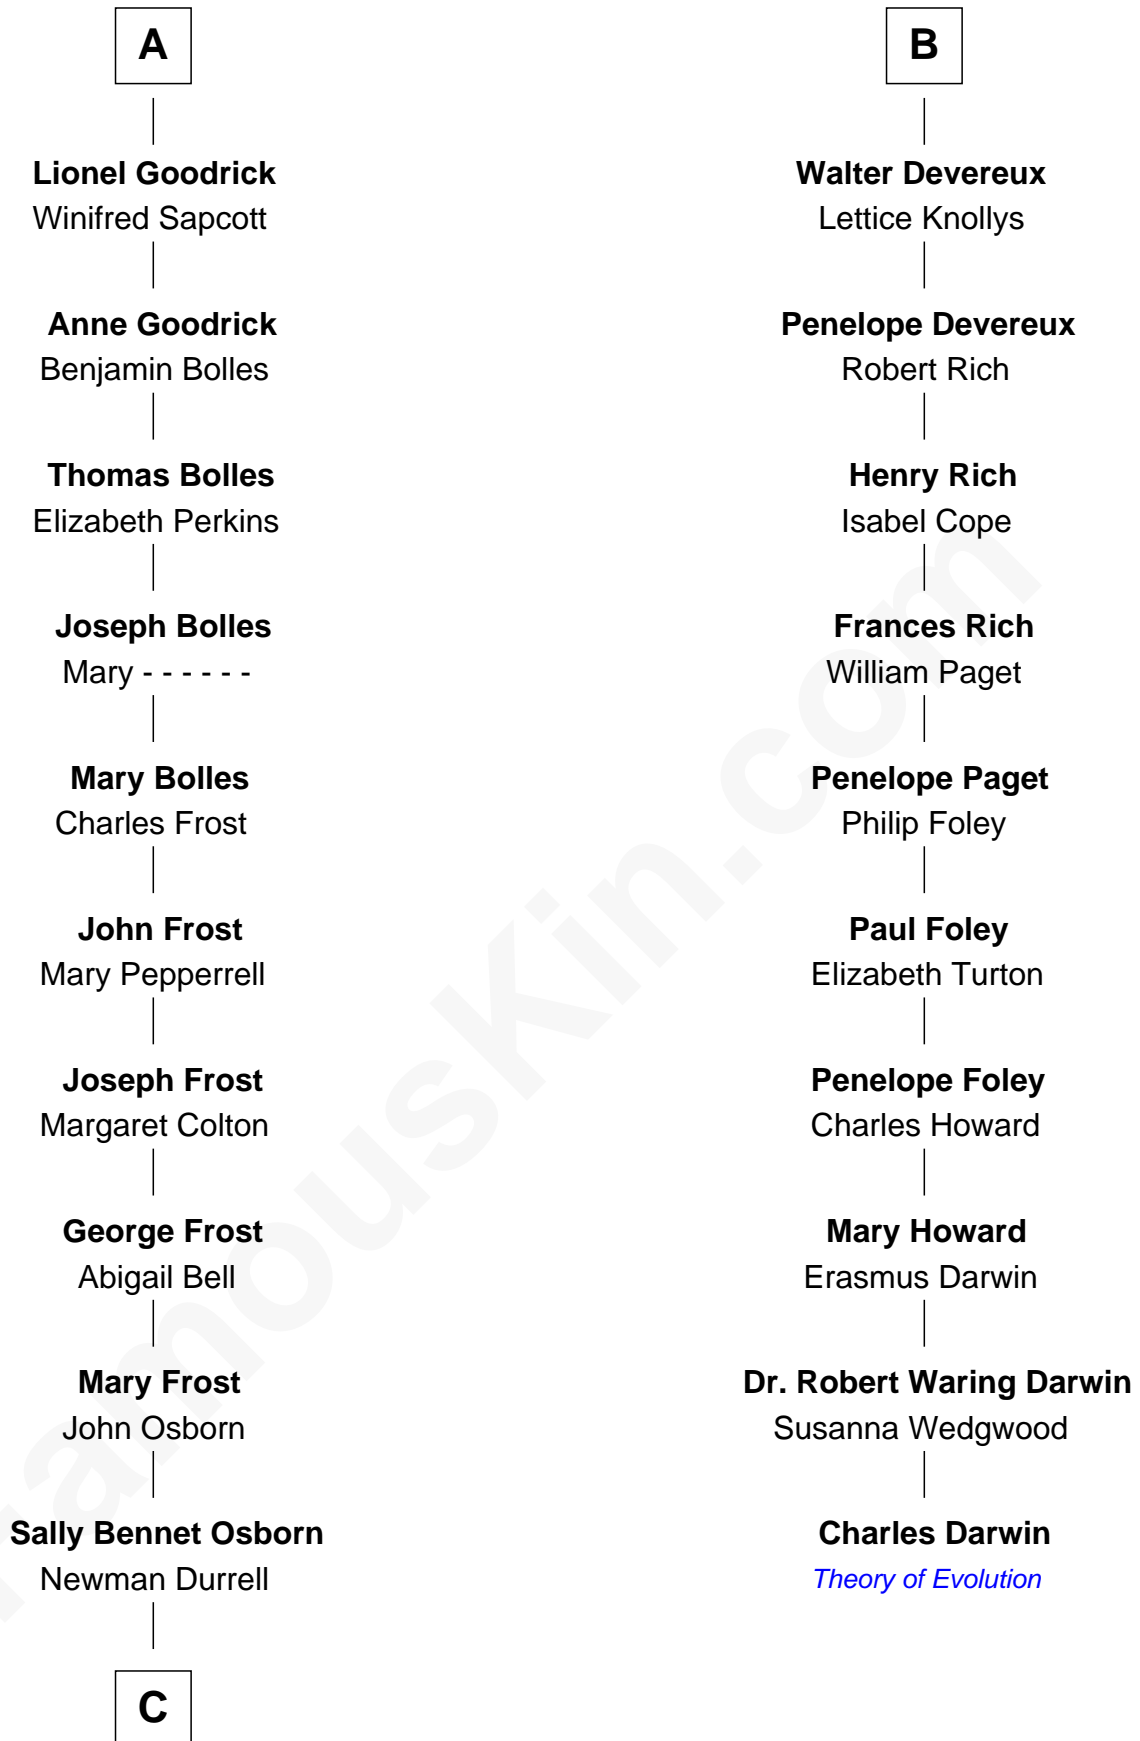

FamousKin.com

Relationship Chart of

Lucille Ball

TV Actress - "I Love Lucy"

16th cousin 4 times removed of

Charles Darwin

Theory of Evolution

Sir Henry de Percy

Idoine de Clifford

C

George Osborn Durrell

Anne Jane Jewell

Nellie Rebecca Durrell

Jasper Clinton Ball

Henry Durrell Ball

Desiree Evelyn Hunt