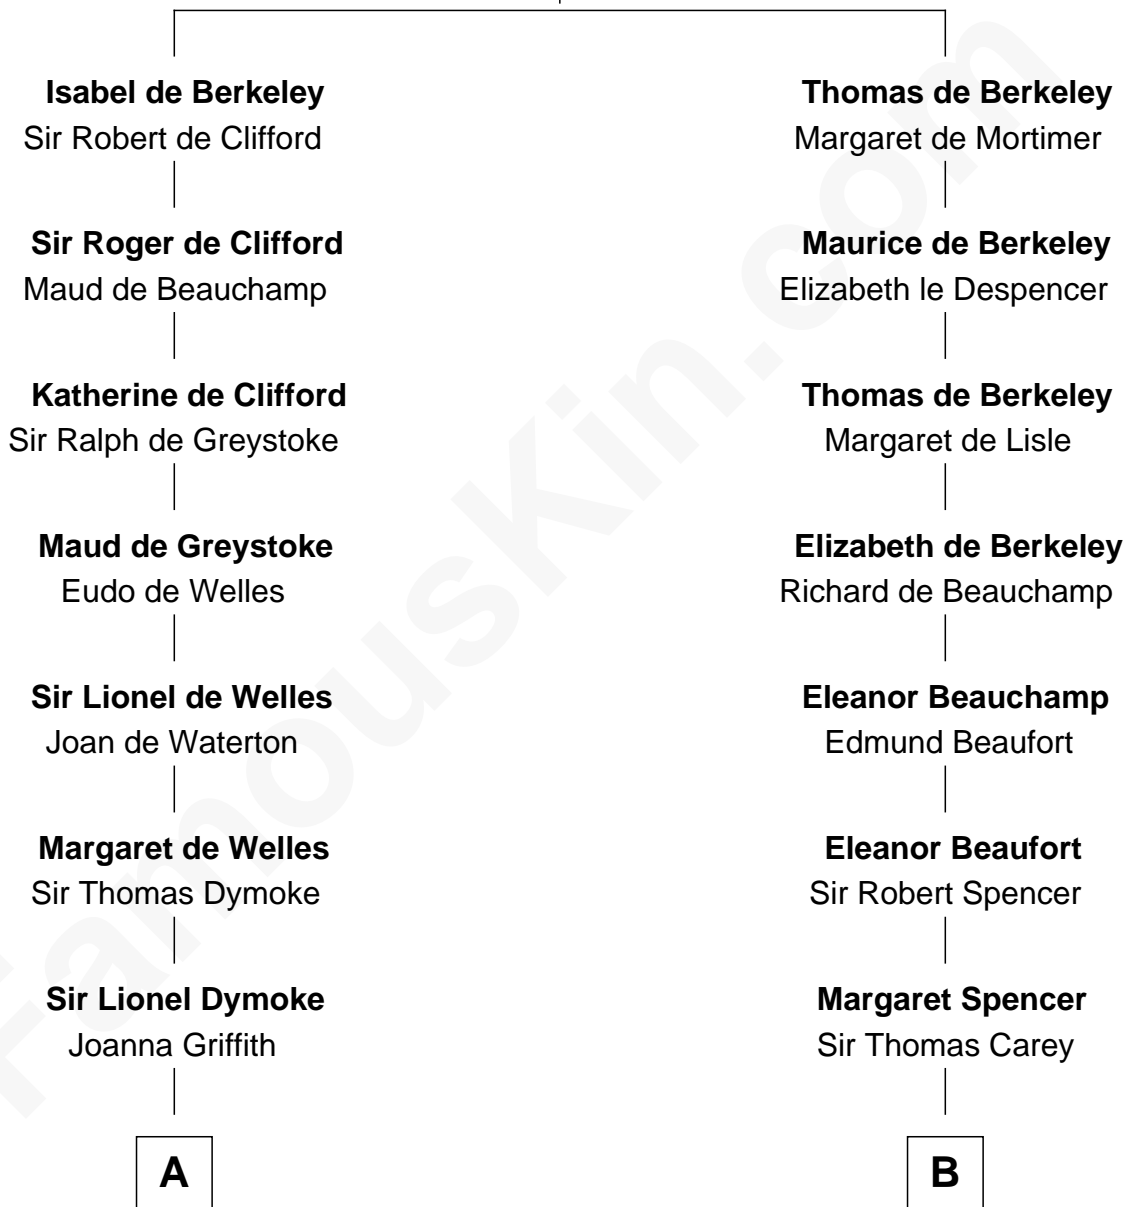

FamousKin.com Relationship Chart of

Lucille Ball

TV Actress - "I Love Lucy"

17th cousin 4 times removed of

Charles Darwin

Theory of Evolution

Sir Maurice de Berkeley

Eve la Zouche

C

—
Sally Bennet Osborn

Newman Durrell

—
George Osborn Durrell

Anne Jane Jewell

—
Nellie Rebecca Durrell

Jasper Clinton Ball

—
Henry Durrell Ball

Desiree Evelyn Hunt

—
Lucille Ball

TV Actress - "I Love Lucy"

FamousKin.com