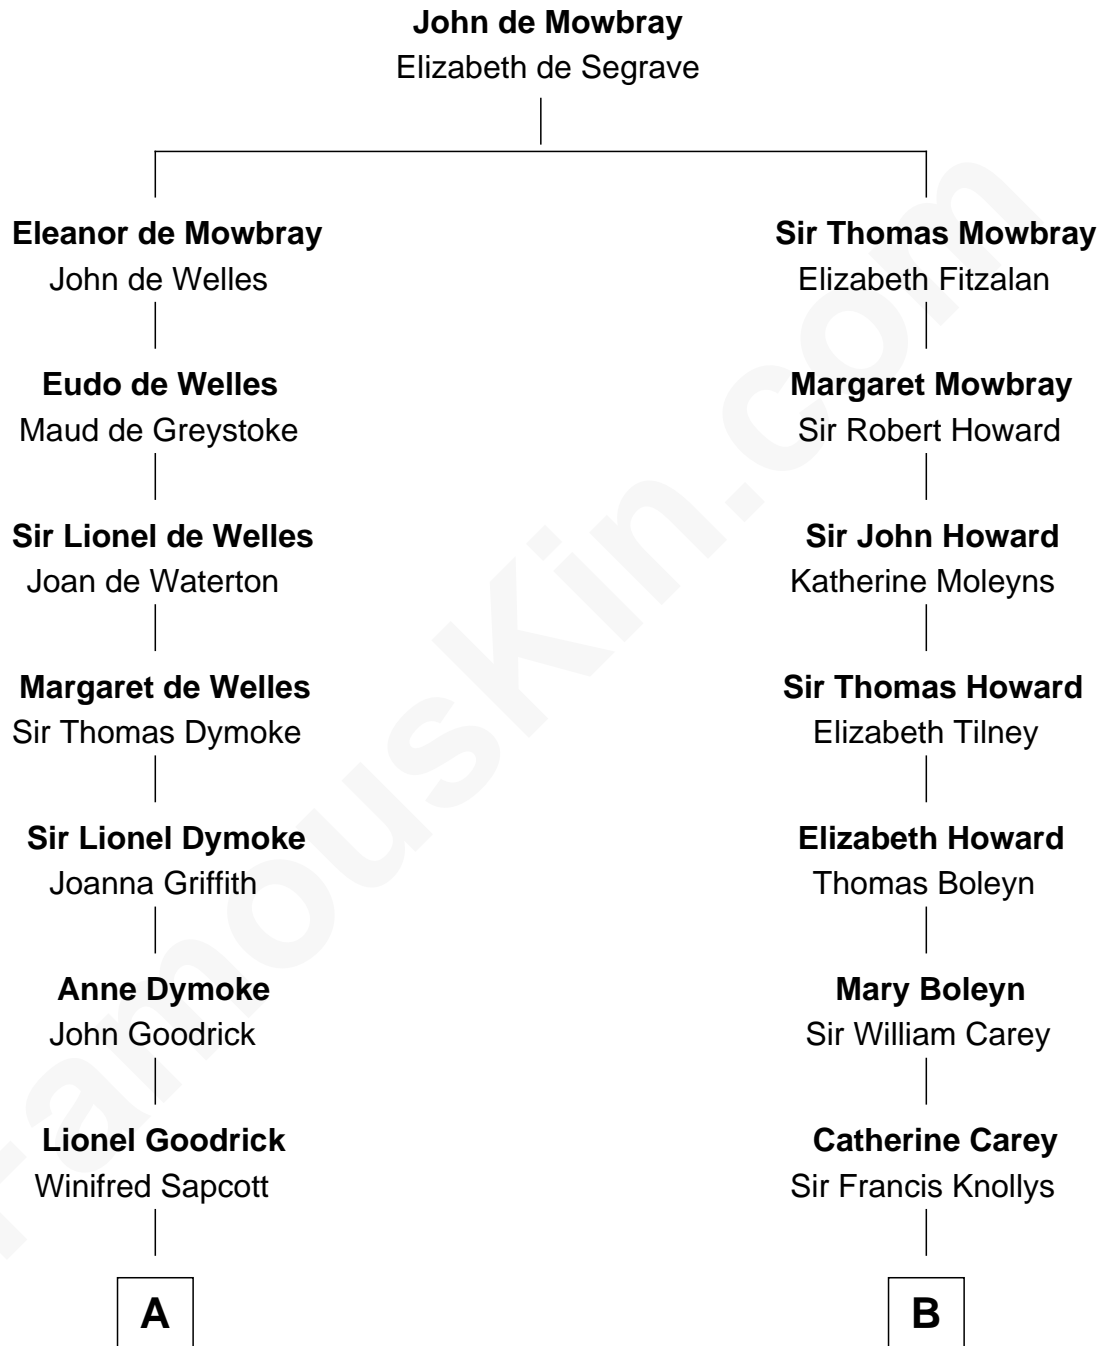

FamousKin.com

Relationship Chart of

Lucille Ball

TV Actress - "I Love Lucy"

15th cousin 4 times removed of

Charles Darwin

Theory of Evolution

C

Nellie Rebecca Durrell

Jasper Clinton Ball

Henry Durrell Ball

Desiree Evelyn Hunt

Lucille Ball

TV Actress - "I Love Lucy"

FamousKin.com