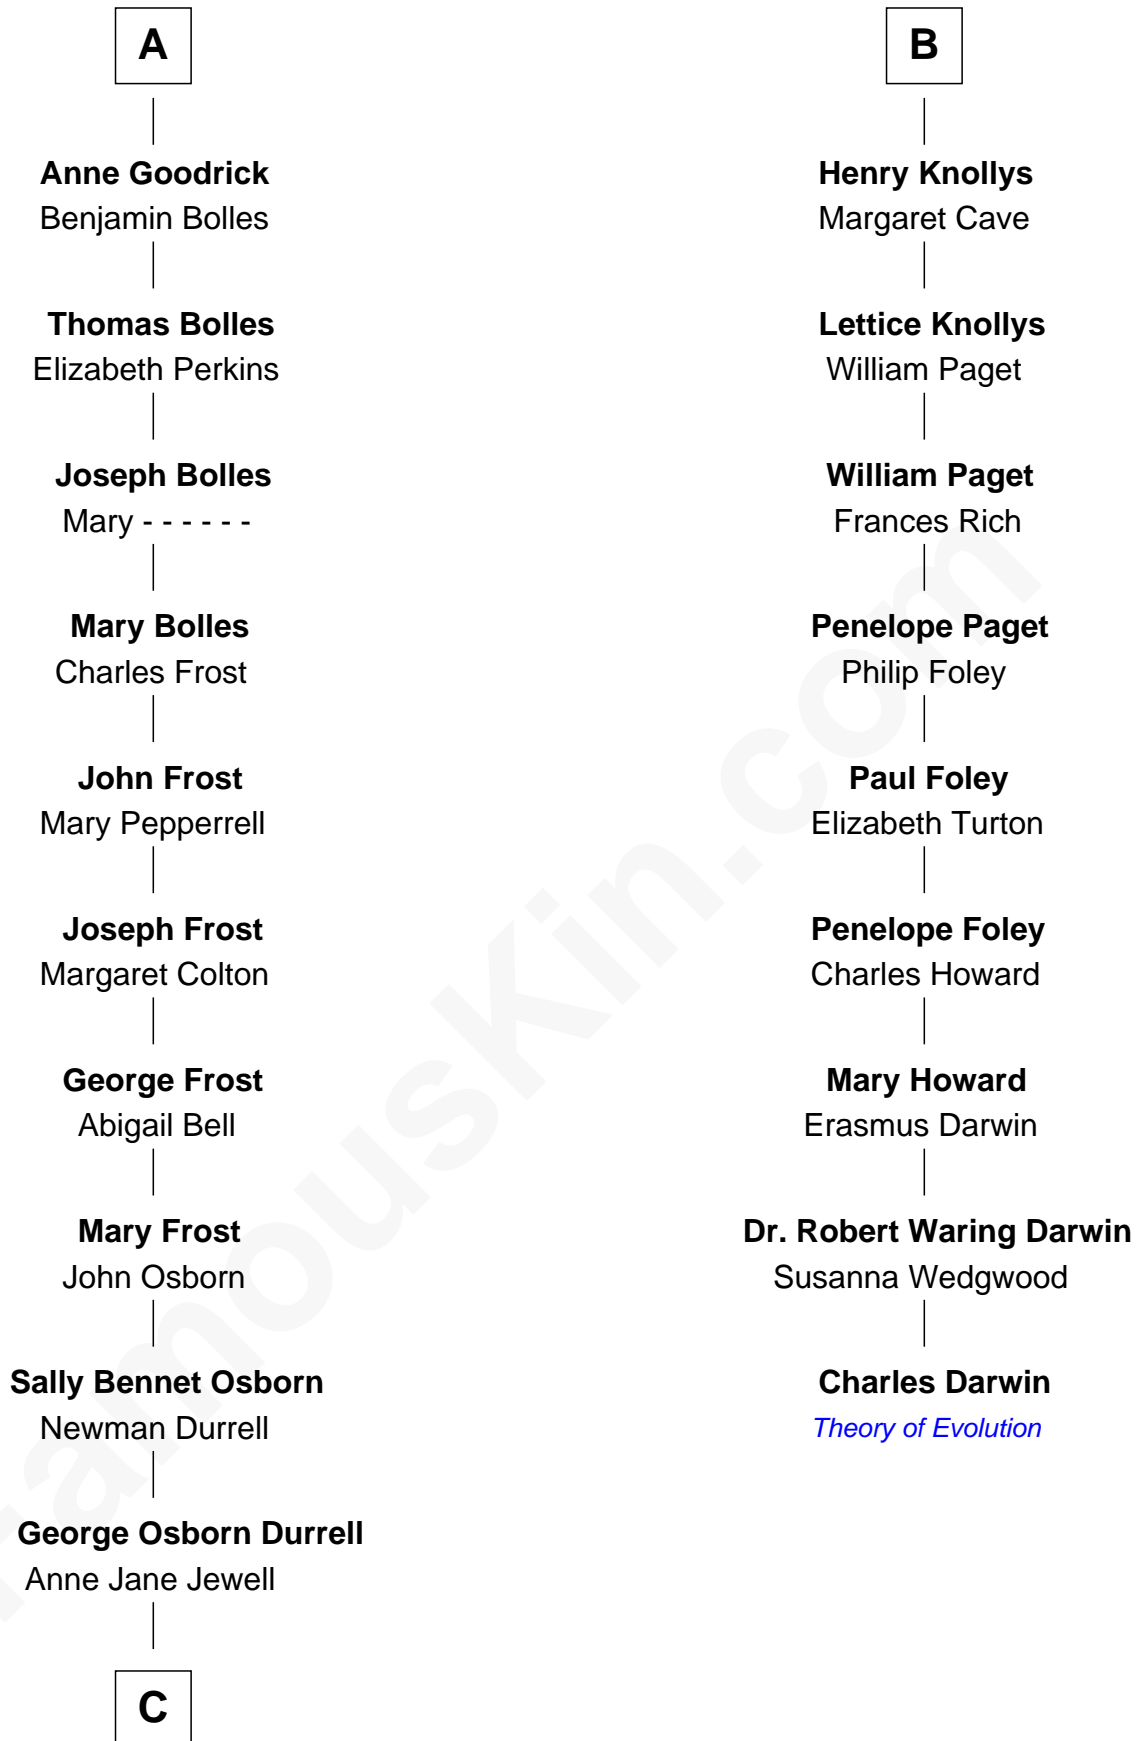

FamousKin.com

Relationship Chart of

Lucille Ball

TV Actress - "I Love Lucy"

15th cousin 4 times removed of

Charles Darwin

Theory of Evolution

C

Nellie Rebecca Durrell

Jasper Clinton Ball

Henry Durrell Ball

Desiree Evelyn Hunt

Lucille Ball

TV Actress - "I Love Lucy"

FamousKin.com