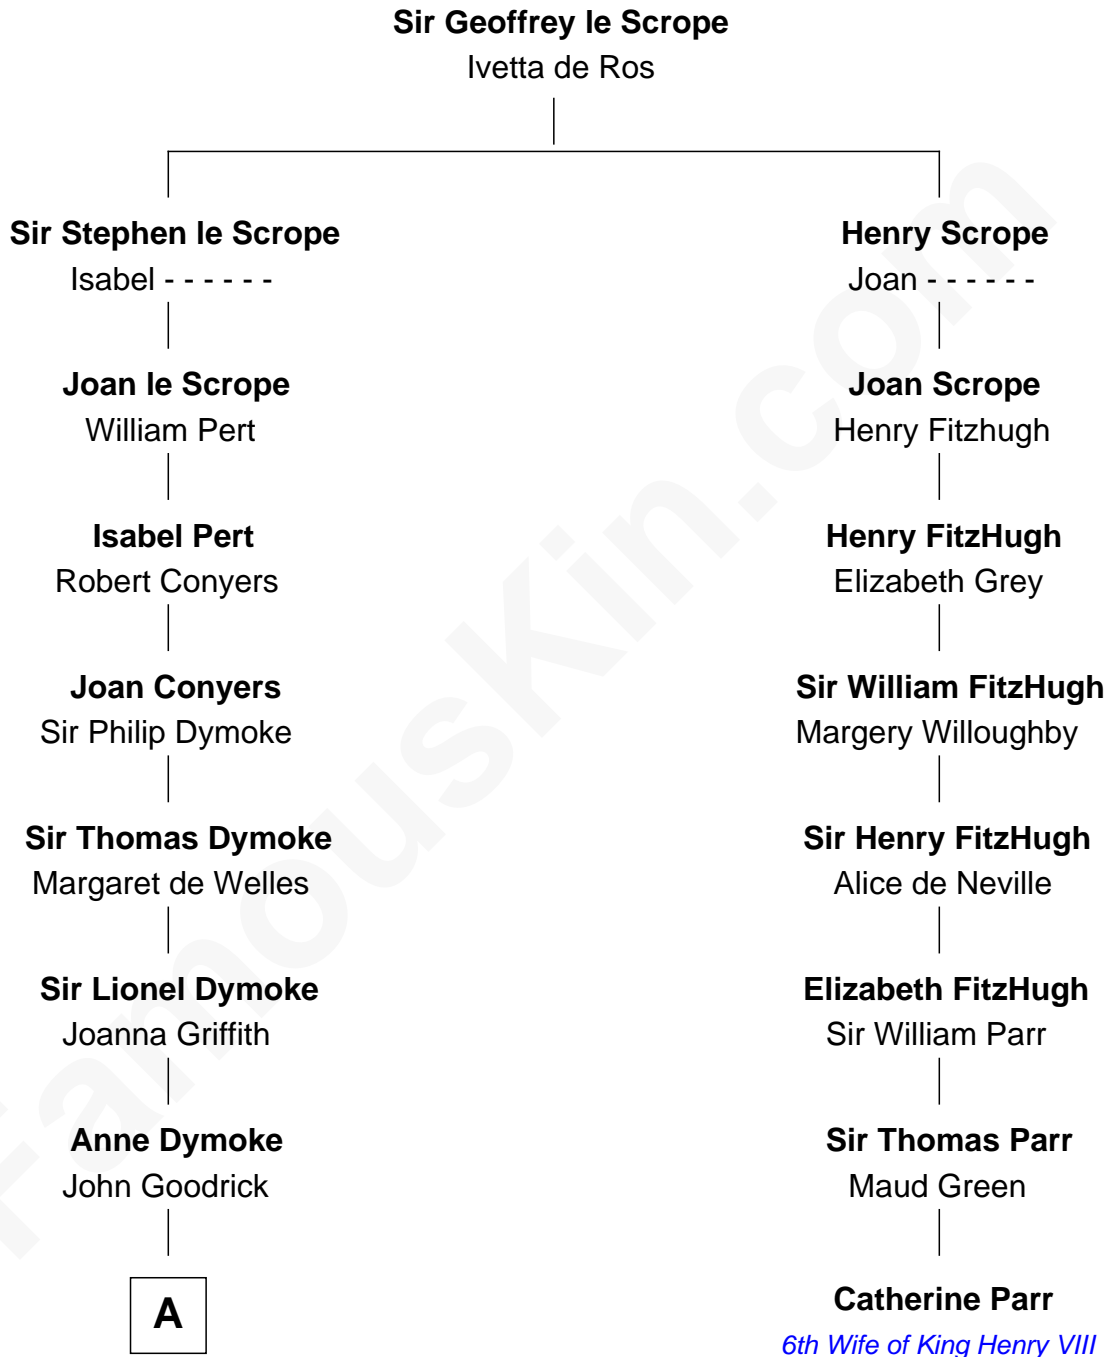

FamousKin.com

Relationship Chart of

Lucille Ball

TV Actress - "I Love Lucy"

7th cousin 13 times removed of

Catherine Parr

6th Wife of King Henry VIII

B

George Osborn Durrell

Anne Jane Jewell

Nellie Rebecca Durrell

Jasper Clinton Ball

Henry Durrell Ball

Desiree Evelyn Hunt

Lucille Ball

TV Actress - "I Love Lucy"