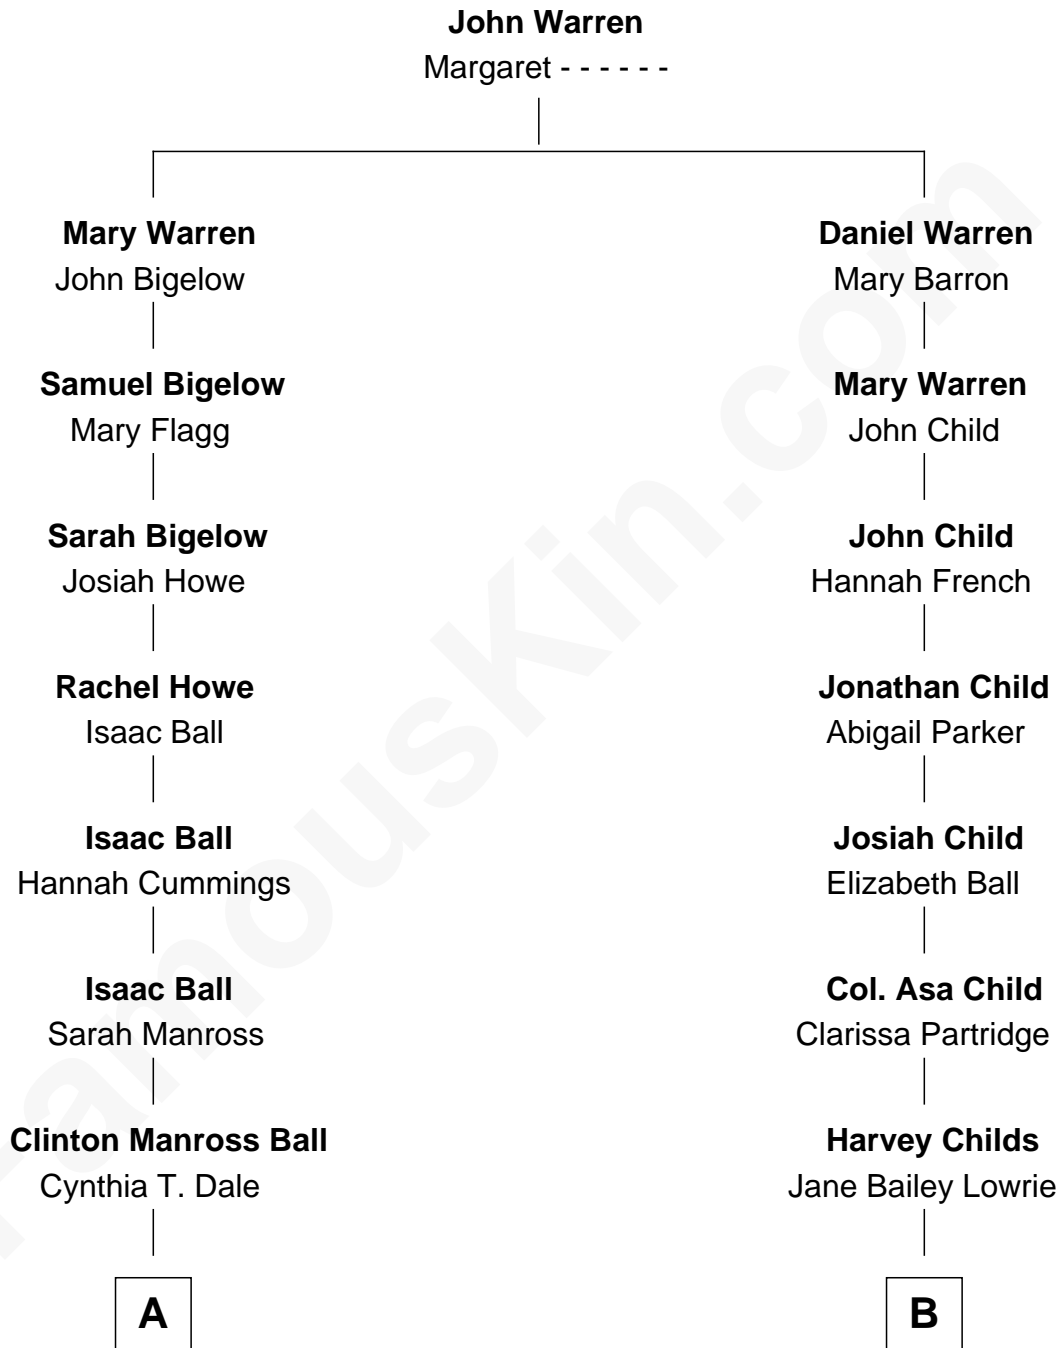

FamousKin.com Relationship Chart of

Lucille Ball

TV Actress - "I Love Lucy"

9th cousin 2 times removed of

Maggie Gyllenhaal

Movie Actress

A

Jasper Clinton Ball
Nellie Rebecca Durrell

Henry Durrell Ball
Desiree Evelyn Hunt

Lucille Ball
TV Actress - "I Love Lucy"

B

Walter Cameron Childs
Edith Worcester Smith

Geoffrey Stafford Childs
Olivia Hughes Waelchli

Virginia Lowrie Childs
Hugh Anders Gyllenhaal