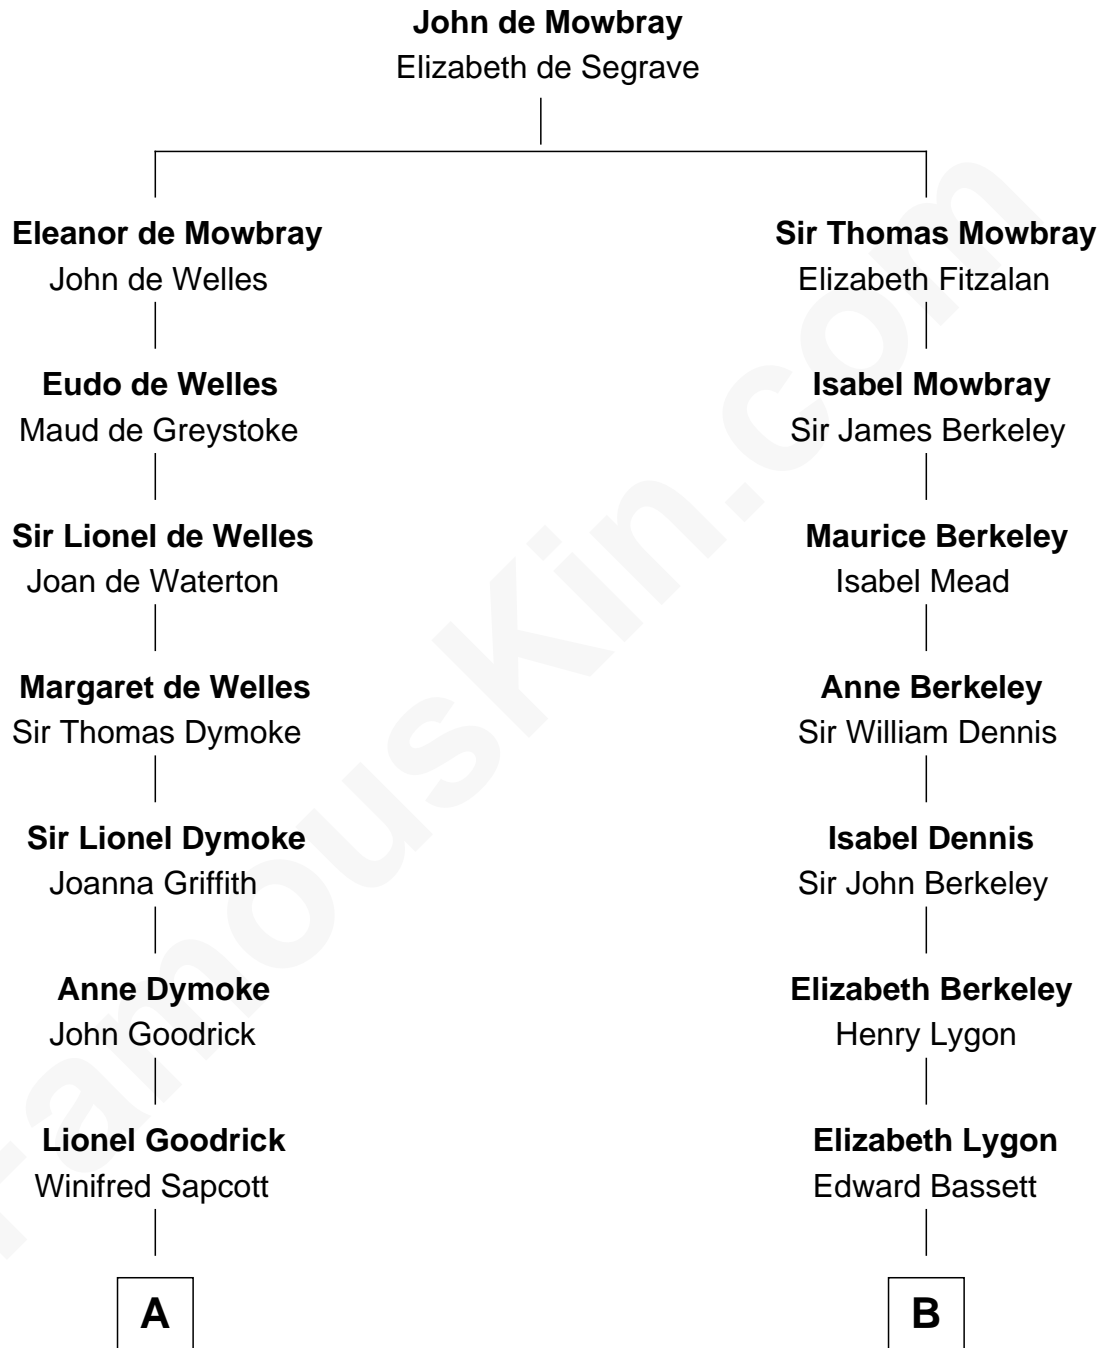

# FamousKin.com Relationship Chart of

**Lucille Ball**

*TV Actress - "I Love Lucy"*

16th cousin 3 times removed of

**Jack London**

*Author of "The Call of the Wild"*

**C**

—  
**Nellie Rebecca Durrell**

Jasper Clinton Ball

—  
**Henry Durrell Ball**

Desiree Evelyn Hunt

—  
**Lucille Ball**

*TV Actress - "I Love Lucy"*

FamousKin.com