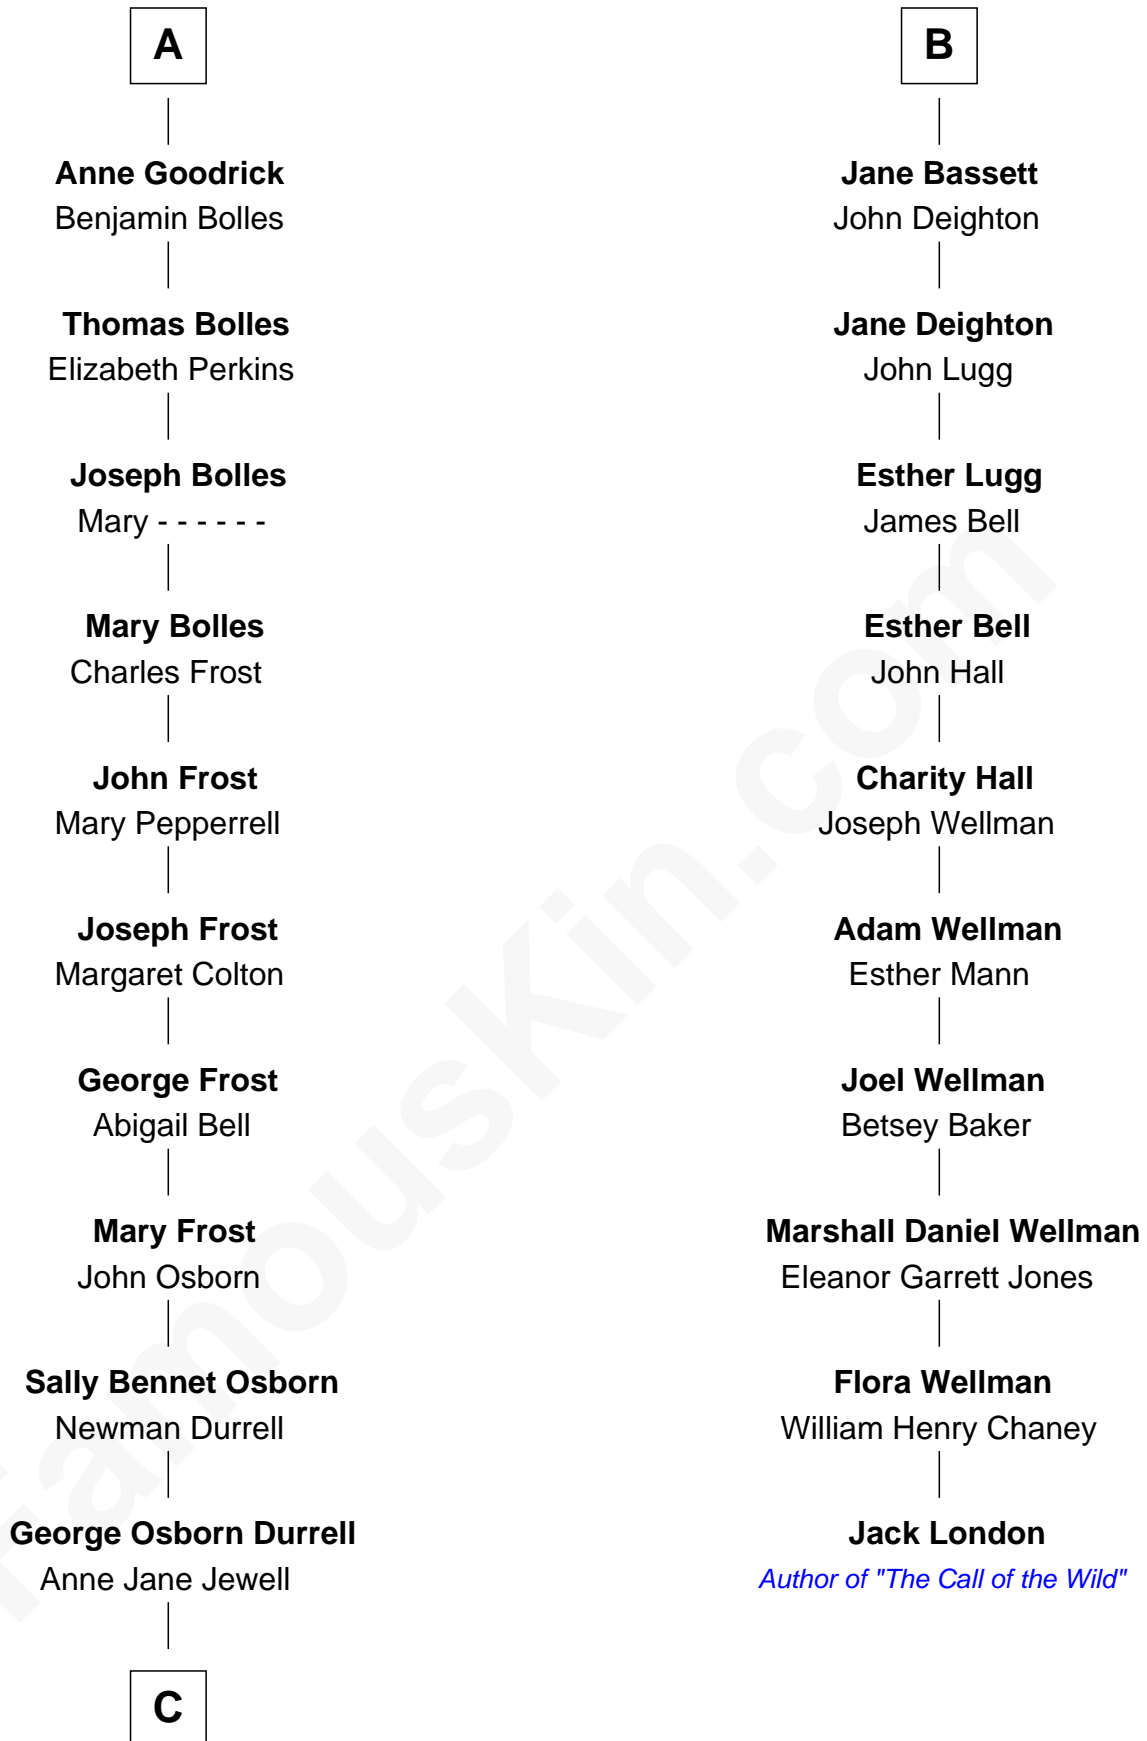

# FamousKin.com Relationship Chart of

**Lucille Ball**

*TV Actress - "I Love Lucy"*

16th cousin 3 times removed of

**Jack London**

*Author of "The Call of the Wild"*

**C**

—  
**Nellie Rebecca Durrell**

Jasper Clinton Ball

—  
**Henry Durrell Ball**

Desiree Evelyn Hunt

—  
**Lucille Ball**

*TV Actress - "I Love Lucy"*

FamousKin.com