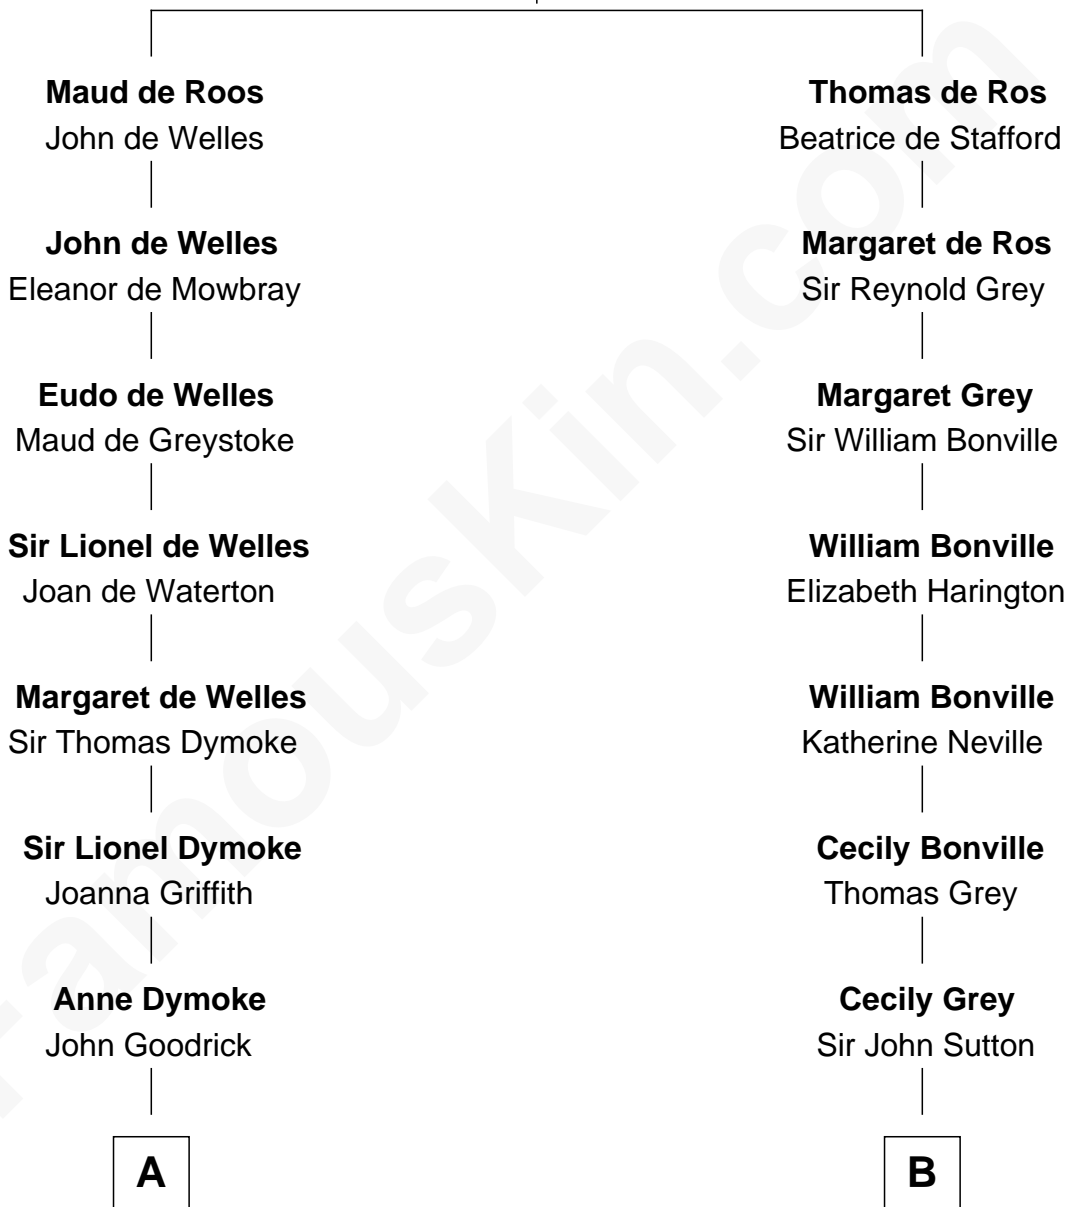

FamousKin.com

Relationship Chart of

Lucille Ball

TV Actress - "I Love Lucy"

18th cousin 2 times removed of

John Kerry

68th U.S. Secretary of State

Sir William de Ros
Margery de Badlesmere

FamousKin.com