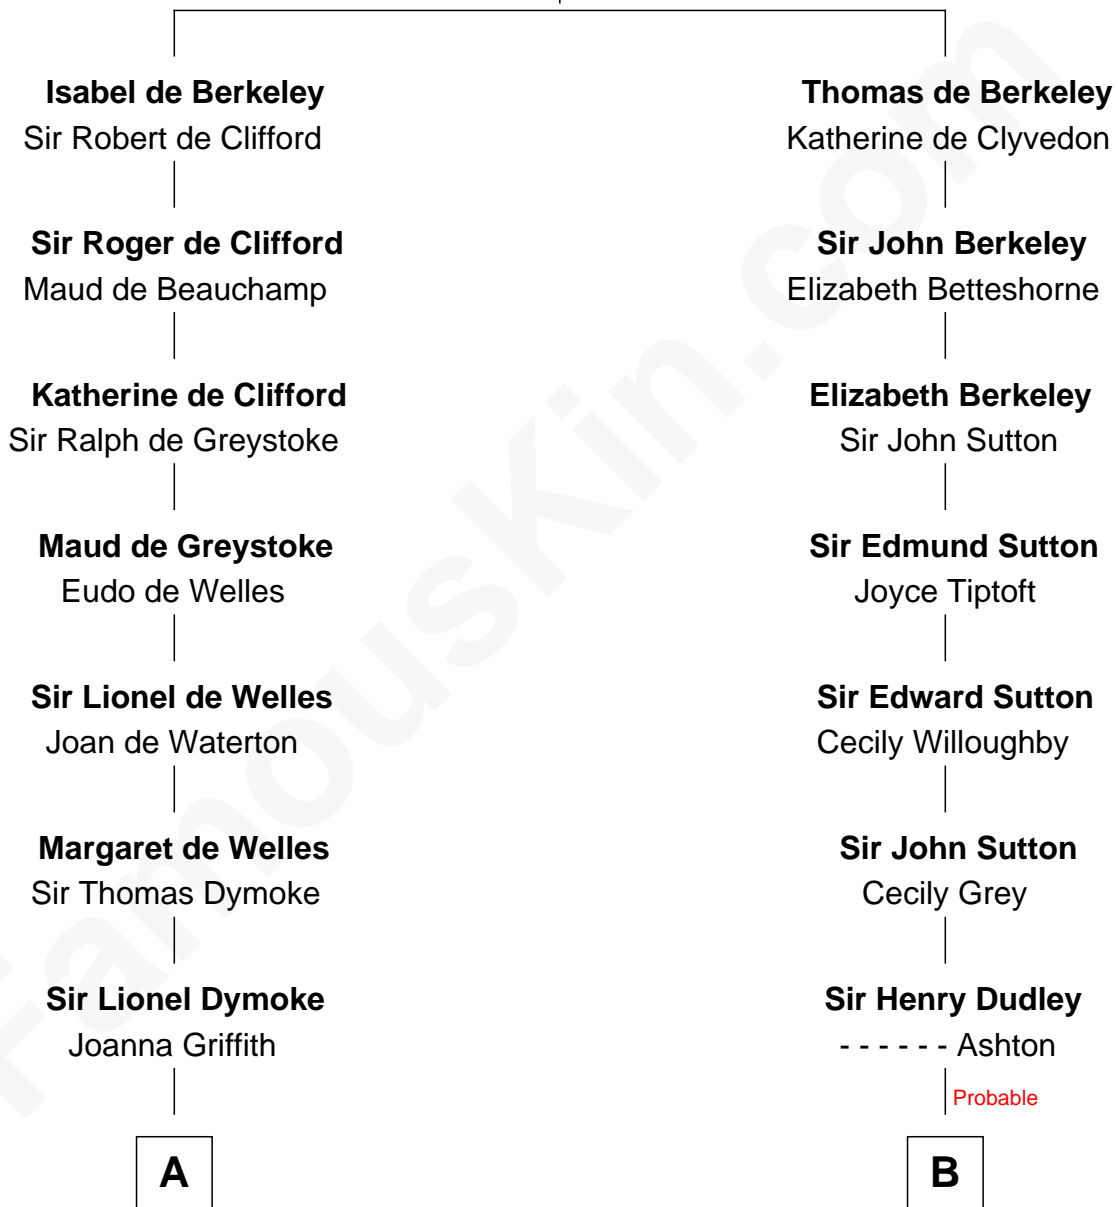

## Relationship Chart of

### Lucille Ball

TV Actress - "I Love Lucy"

17th cousin 4 times removed of

**John Kerry**

68th U.S. Secretary of State

**Sir Maurice de Berkeley**

Eve la Zouche

**C**

—  
**Sally Bennet Osborn**

Newman Durrell

—  
**George Osborn Durrell**

Anne Jane Jewell

—  
**Nellie Rebecca Durrell**

Jasper Clinton Ball

—  
**Henry Durrell Ball**

Desiree Evelyn Hunt

—  
**Lucille Ball**

*TV Actress - "I Love Lucy"*

FamousKin.com