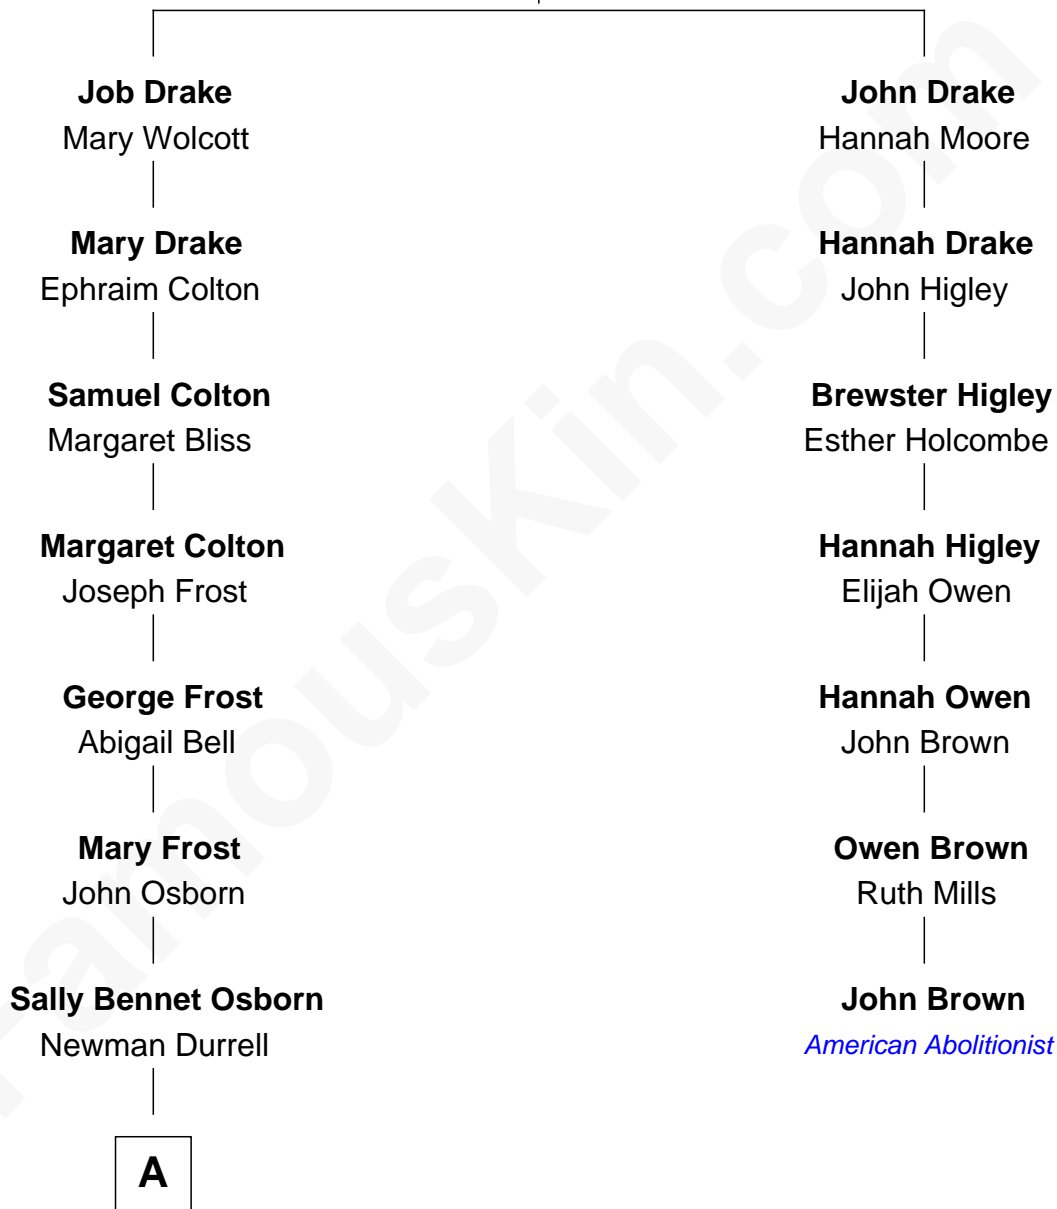

FamousKin.com Relationship Chart of

Lucille Ball

TV Actress - "I Love Lucy"

6th cousin 4 times removed of

John Brown

American Abolitionist

John Drake
Lettice Shakespeare

A

George Osborn Durrell

Anne Jane Jewell

Nellie Rebecca Durrell

Jasper Clinton Ball

Henry Durrell Ball

Desiree Evelyn Hunt

Lucille Ball

TV Actress - "I Love Lucy"