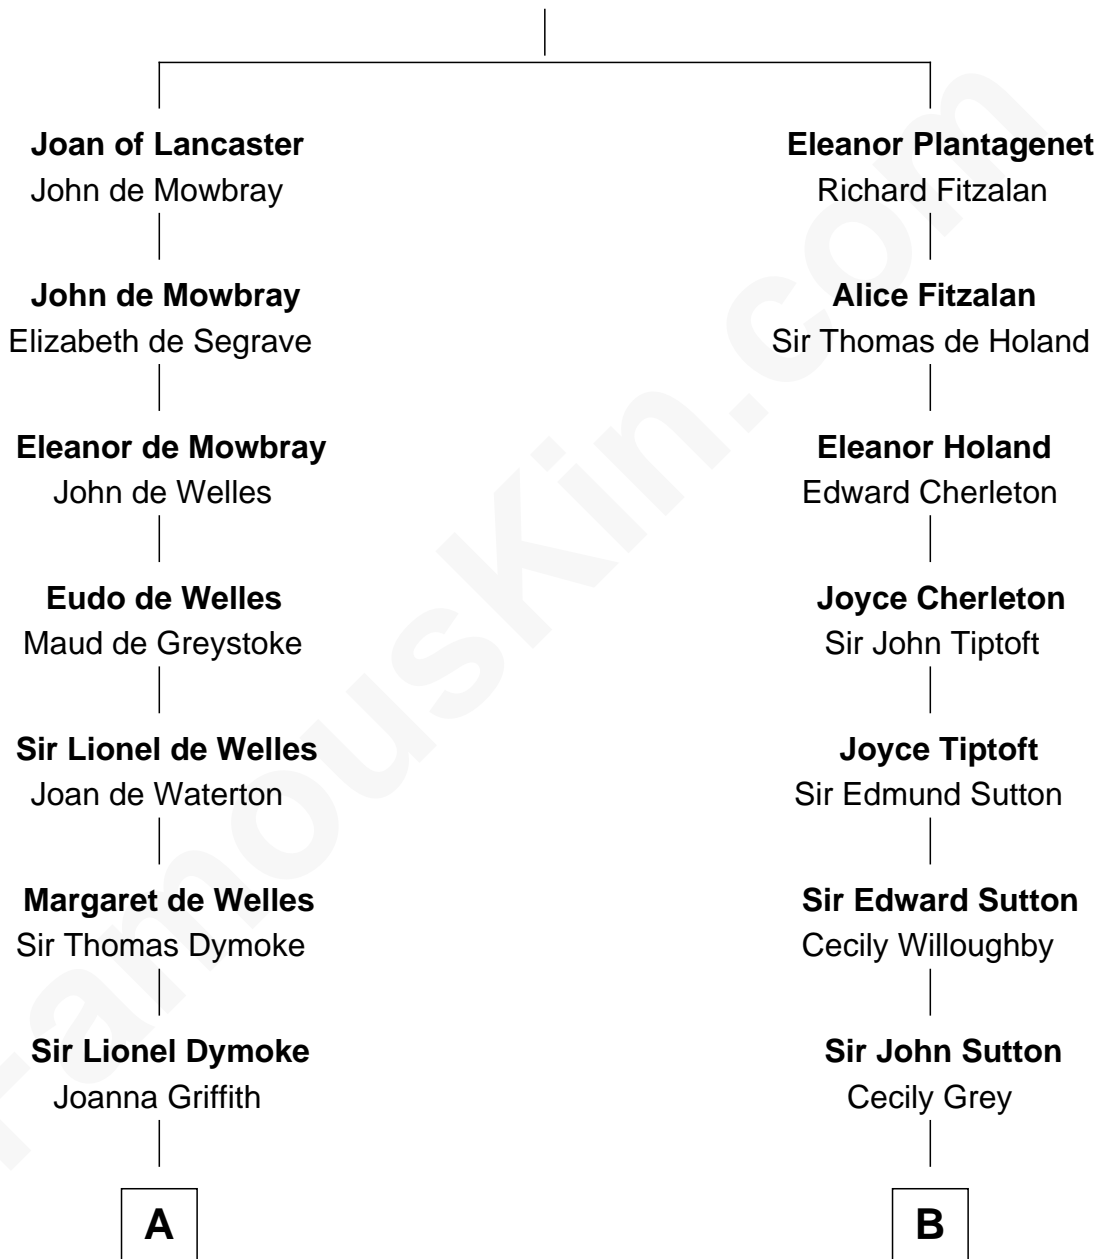

FamousKin.com

Relationship Chart of

Lucille Ball

TV Actress - "I Love Lucy"

17th cousin 4 times removed of

John Brown

American Abolitionist

Henry Plantagenet

Maud de Chaworth

C

—
Sally Bennet Osborn

Newman Durrell

—
George Osborn Durrell

Anne Jane Jewell

—
Nellie Rebecca Durrell

Jasper Clinton Ball