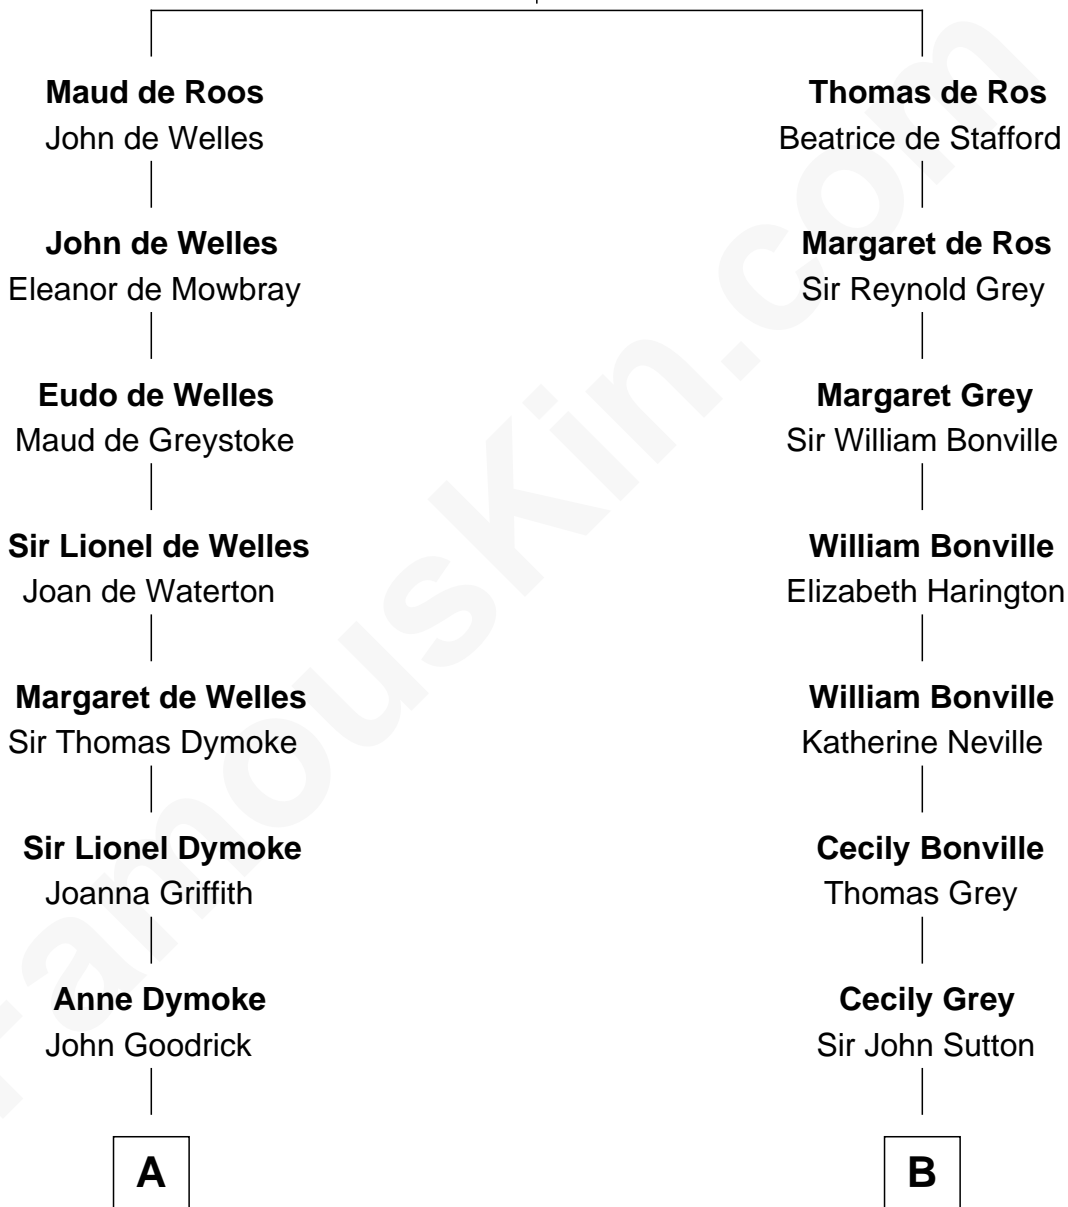

# FamousKin.com Relationship Chart of

**Lucille Ball**

*TV Actress - "I Love Lucy"*

17th cousin 3 times removed of

**John Brown**

*American Abolitionist*

**Sir William de Ros**  
Margery de Badlesmere

**C**

**George Osborn Durrell**

Anne Jane Jewell

**Nellie Rebecca Durrell**

Jasper Clinton Ball

**Henry Durrell Ball**

Desiree Evelyn Hunt

**Lucille Ball**

*TV Actress - "I Love Lucy"*