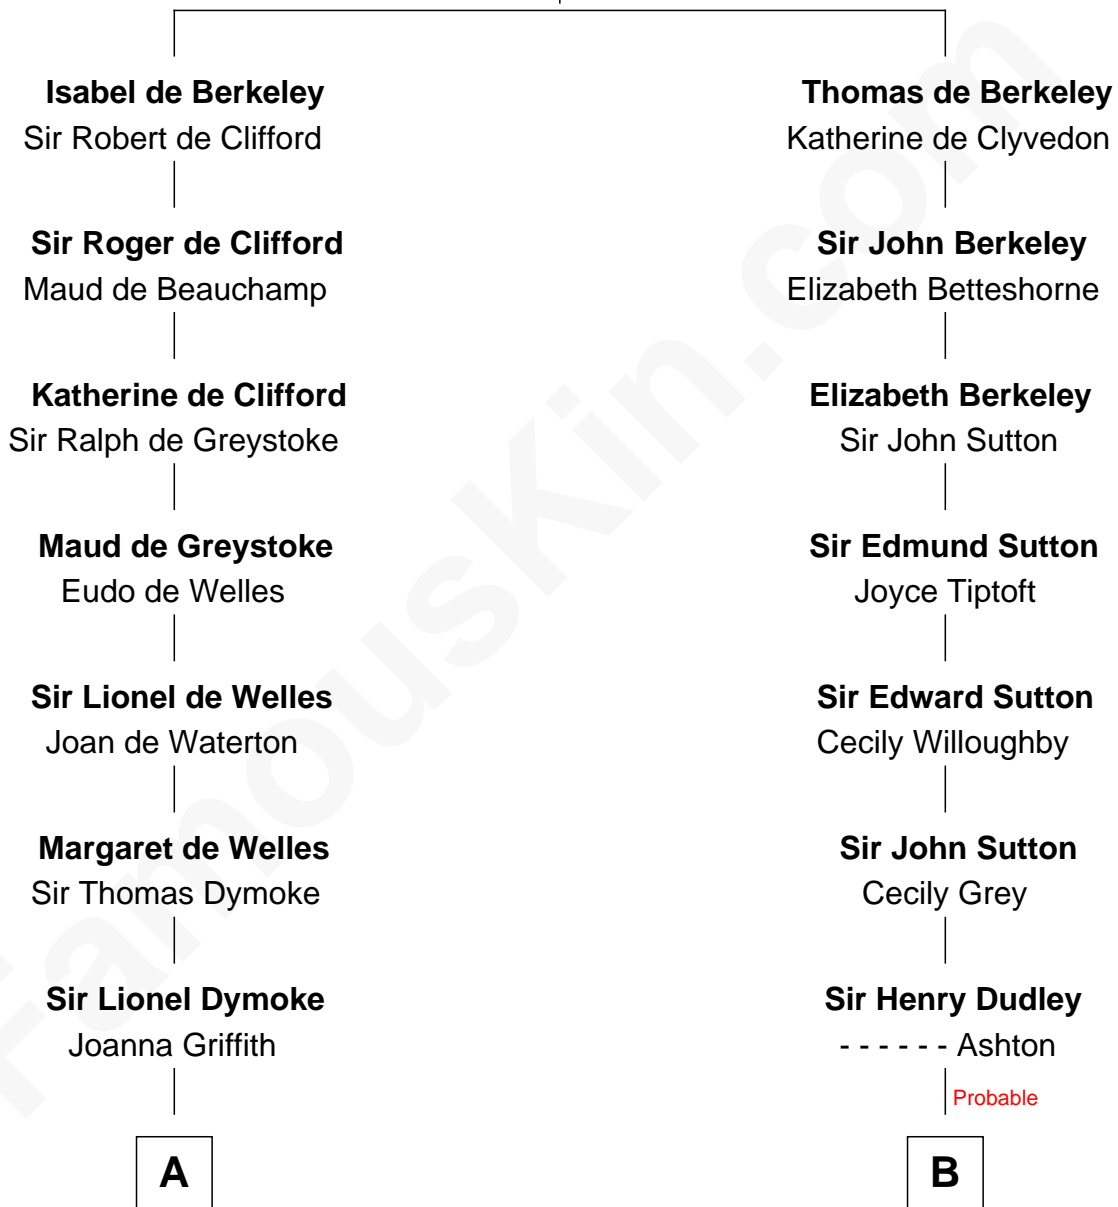

# FamousKin.com Relationship Chart of

**Lucille Ball**

*TV Actress - "I Love Lucy"*

16th cousin 5 times removed of

**John Brown**

*American Abolitionist*

**Sir Maurice de Berkeley**

Eve la Zouche

**C**

—  
**Sally Bennet Osborn**

Newman Durrell

—  
**George Osborn Durrell**

Anne Jane Jewell

—  
**Nellie Rebecca Durrell**

Jasper Clinton Ball

—  
**Henry Durrell Ball**

Desiree Evelyn Hunt

—  
**Lucille Ball**

*TV Actress - "I Love Lucy"*

FamousKin.com