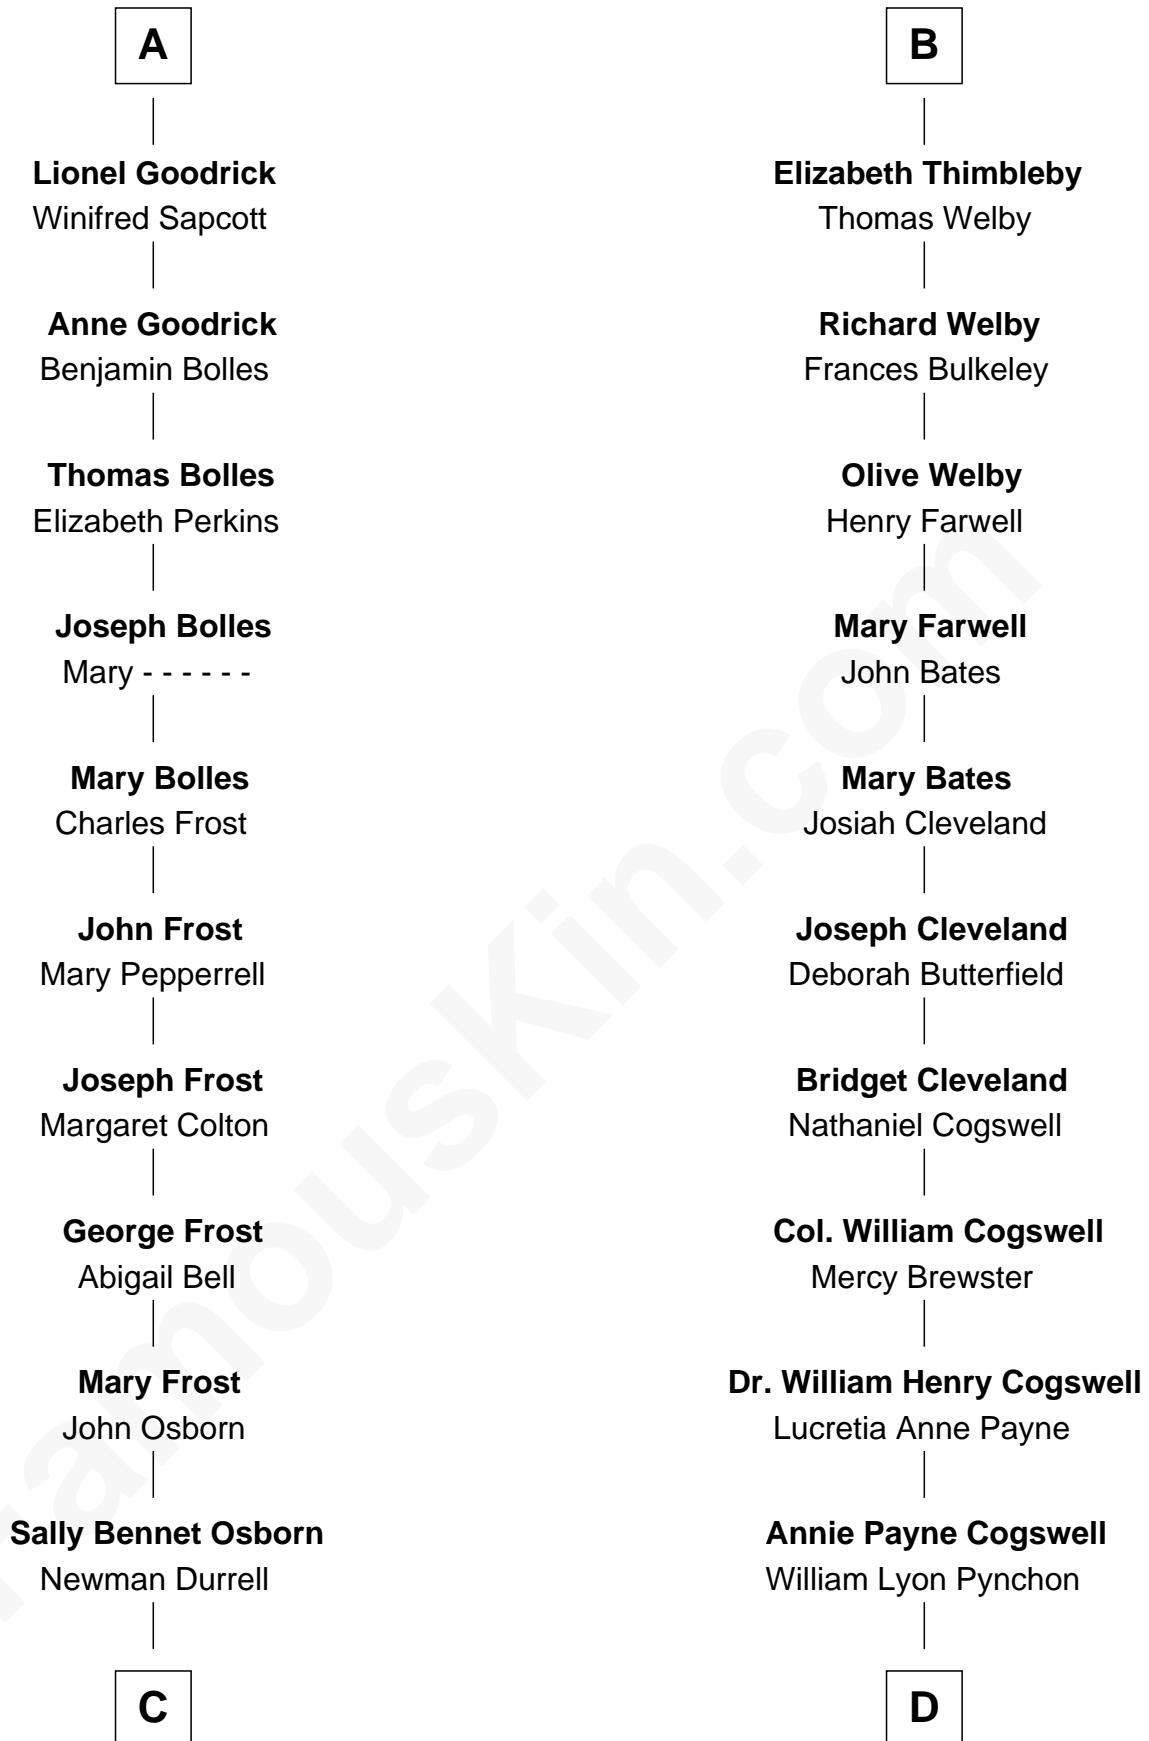

FamousKin.com

Relationship Chart of

Lucille Ball

TV Actress - "I Love Lucy"

19th cousin 1 time removed of

Thomas Pynchon
American Novelist

Sir William de Ros
Margery de Badlesmere

C

George Osborn Durrell

Anne Jane Jewell

Nellie Rebecca Durrell

Jasper Clinton Ball

Henry Durrell Ball

Desiree Evelyn Hunt

Lucille Ball

TV Actress - "I Love Lucy"