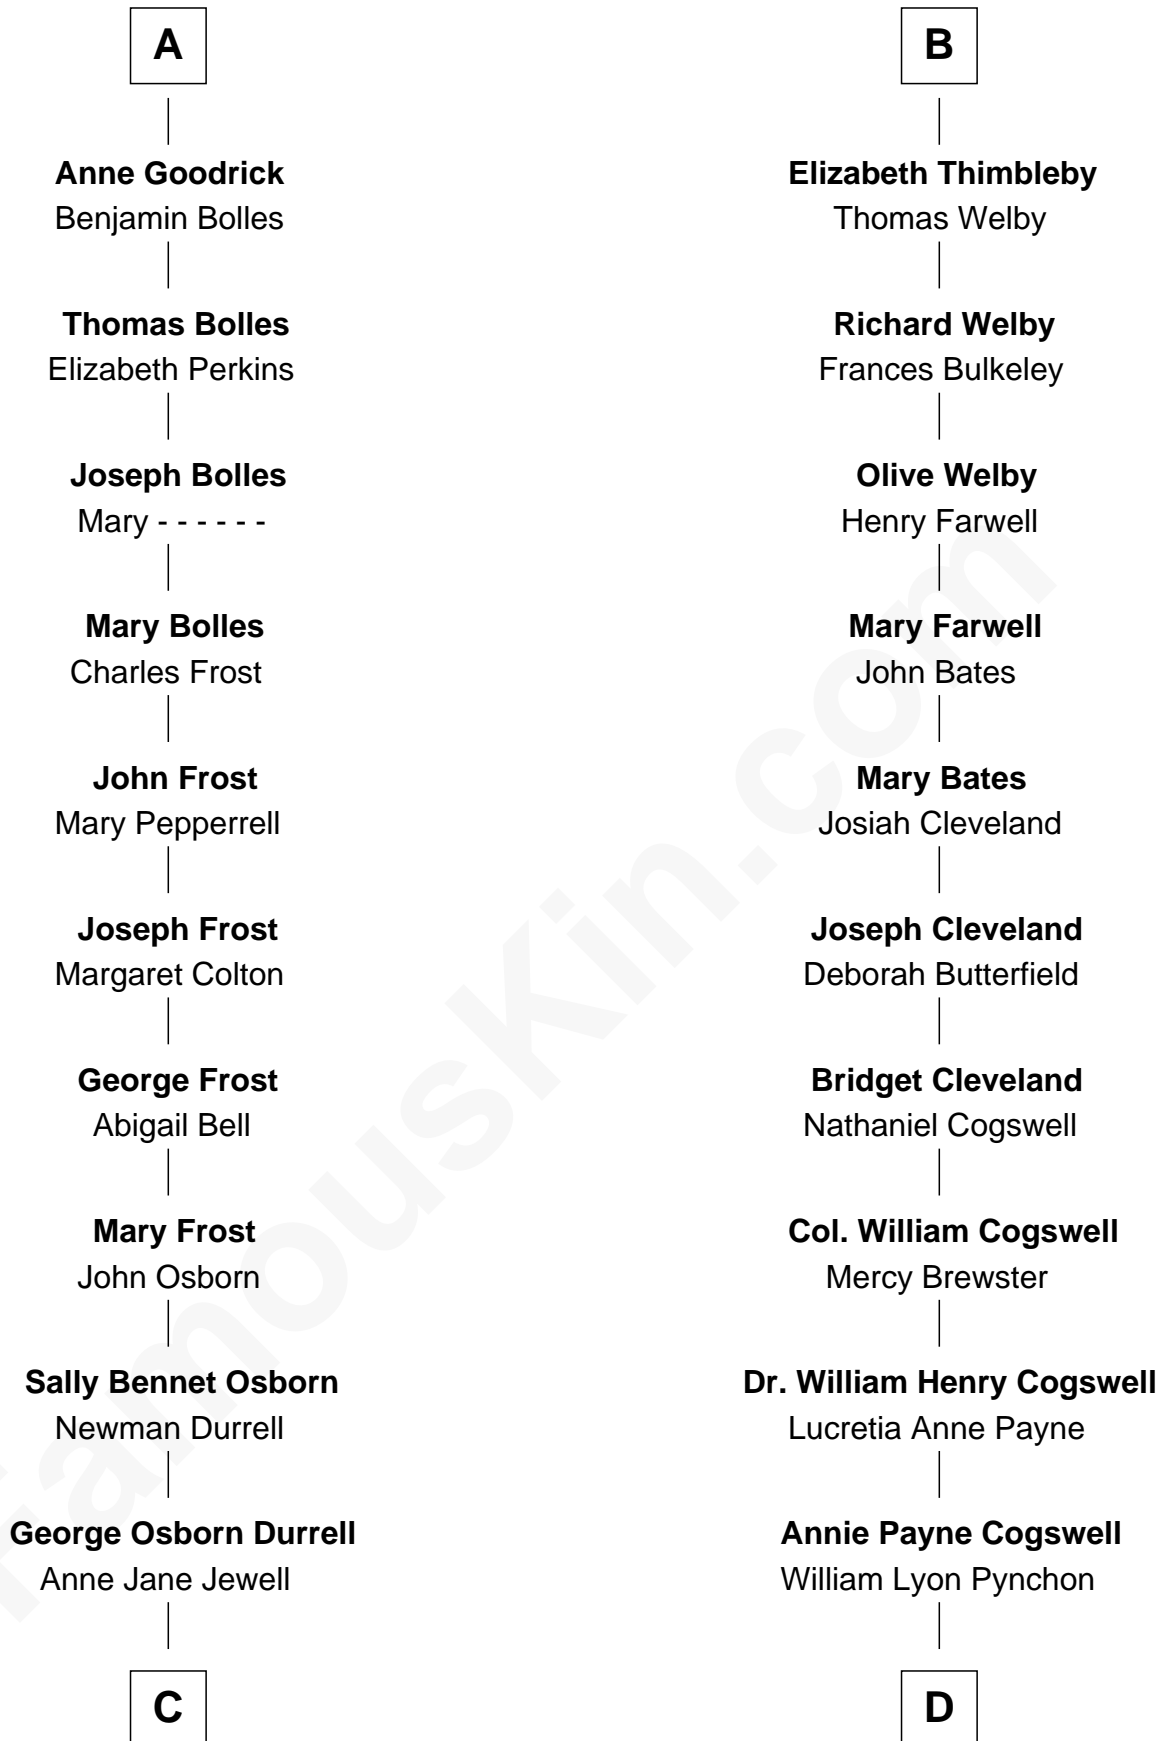

# FamousKin.com Relationship Chart of

**Lucille Ball**

*TV Actress - "I Love Lucy"*

19th cousin of

**Thomas Pynchon**

*American Novelist*

**John de Mowbray**  
Elizabeth de Segrave

**Eleanor de Mowbray**

Joanna Griffith

**Anne Dymoke**

John Goodrick

**Lionel Goodrick**

Winifred Sappcott

**A**

**Joan de Mowbray**

Sir Thomas Grey

**Maud Grey**

Sir Robert Ogle

**Anne Ogle**

Sir William Heron

**Elizabeth Heron**

Sir John Heron

**Elizabeth Heron**

Sir Robert Talboys

**Maud Talboys**

Sir Robert Tyrwhit

**Katharine Tyrwhit**

Sir Richard Thimbleby

**B**

**C**

**Nellie Rebecca Durrell**

Jasper Clinton Ball