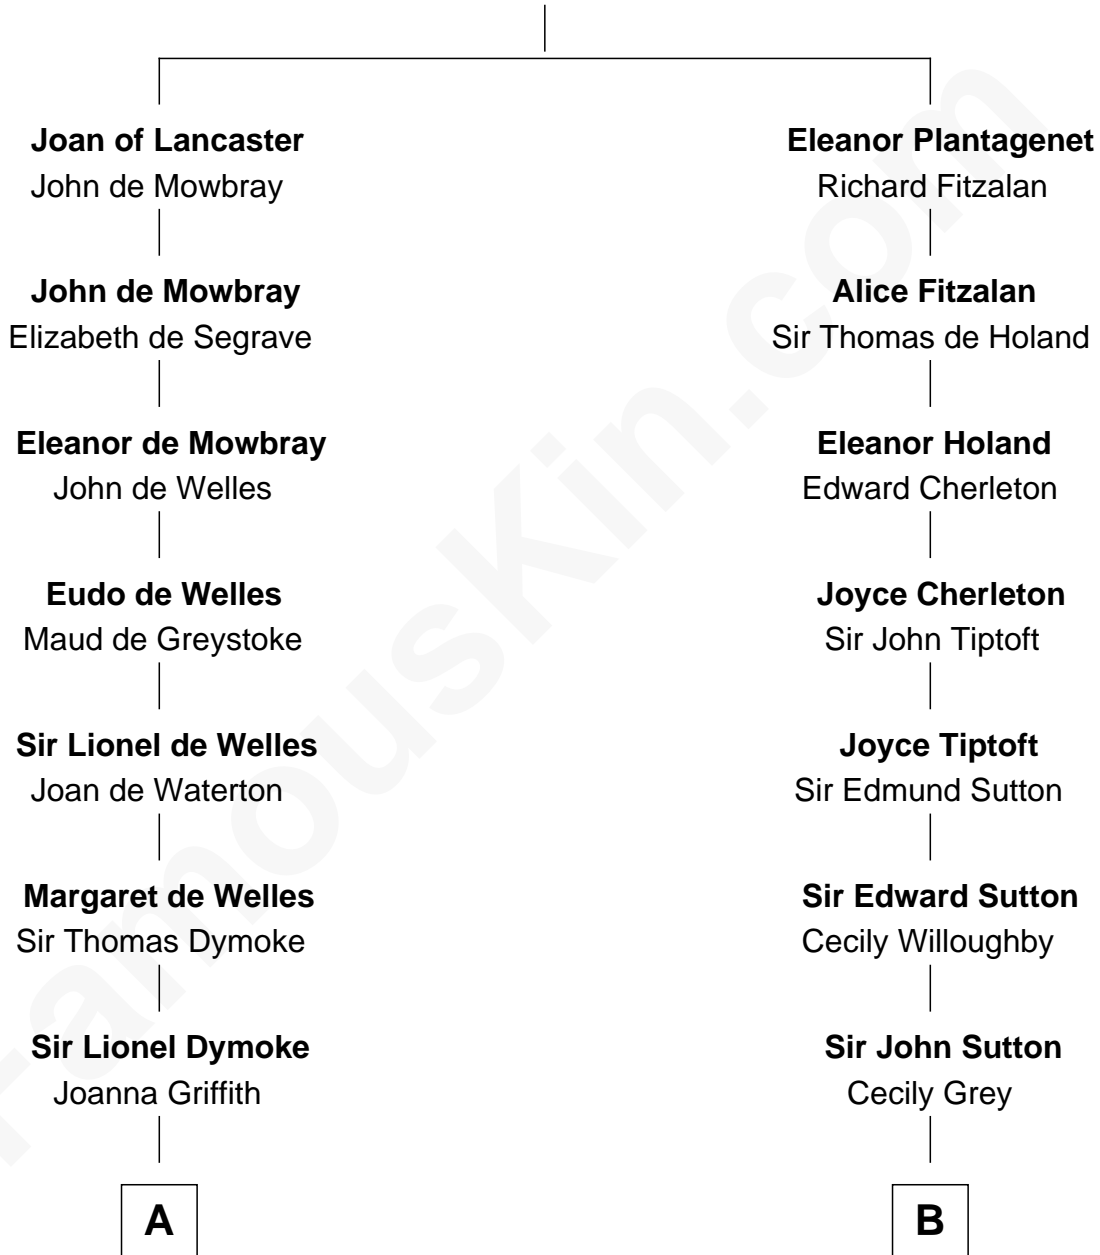

FamousKin.com

Relationship Chart of

Lucille Ball

TV Actress - "I Love Lucy"

19th cousin 2 times removed of

James Sherman

27th U.S. Vice-President

Henry Plantagenet
Maud de Chaworth